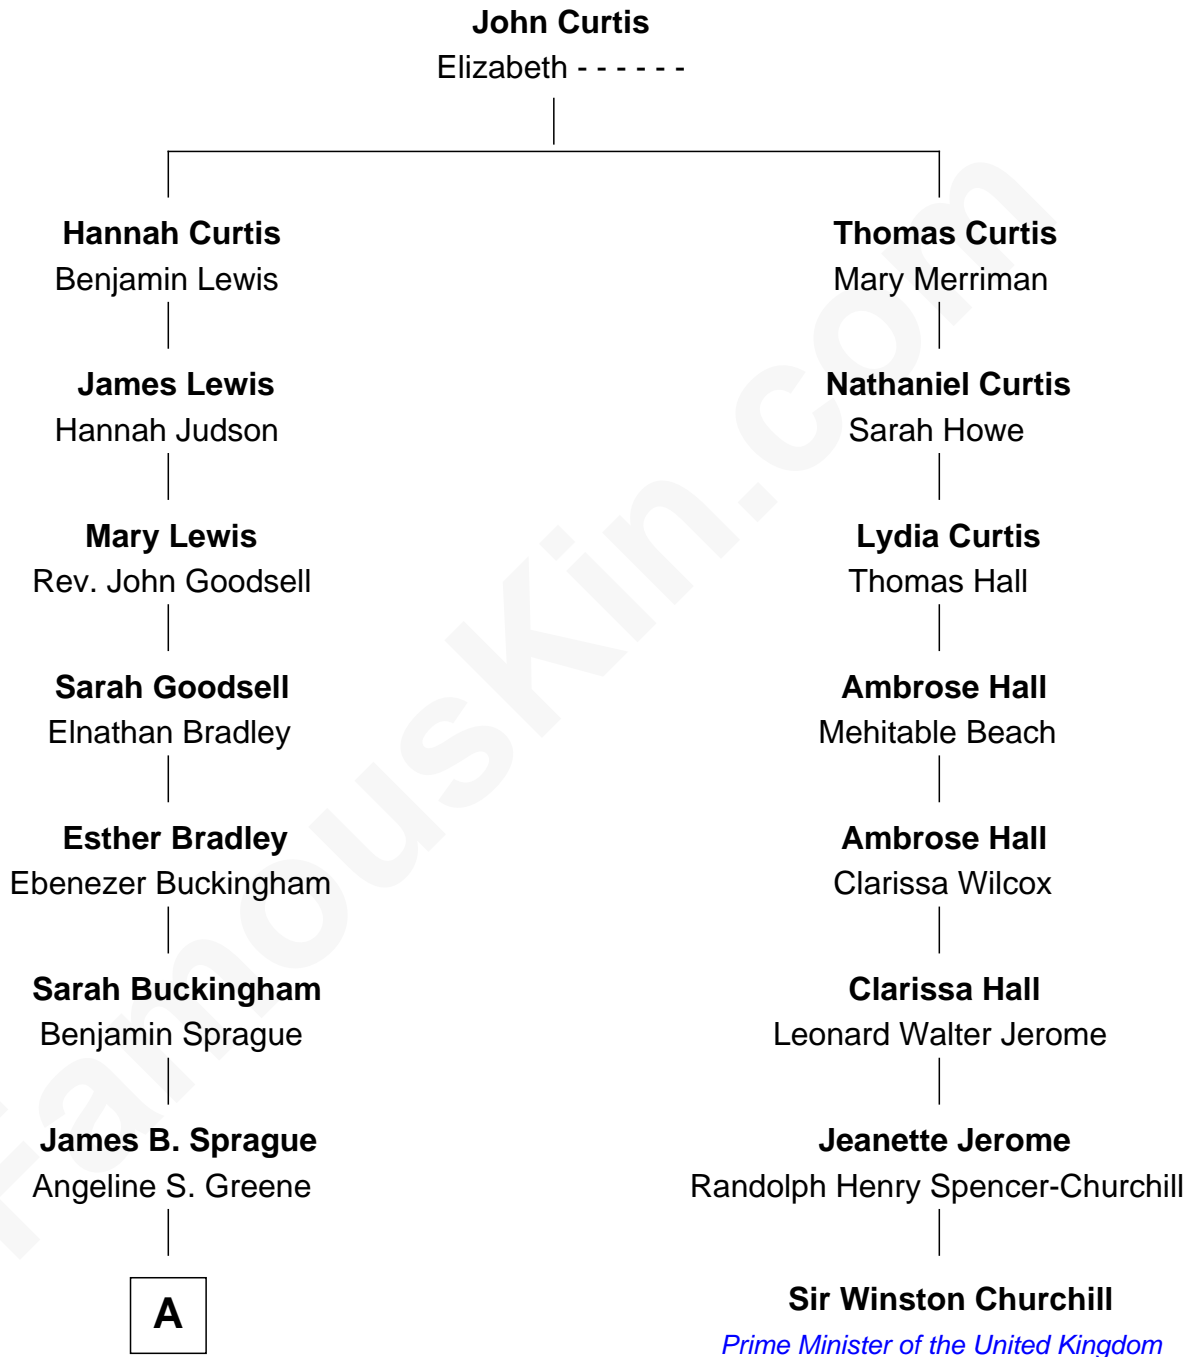

FamousKin.com

Relationship Chart of

Lucille Ball

TV Actress - "I Love Lucy"

7th cousin 3 times removed of

Sir Winston Churchill

Prime Minister of the United Kingdom

A

—
Helen Sabina Sprague

William C Orcutt

—
Flora Belle Orcutt

Frederick Charles Hunt

—
Desiree Evelyn Hunt

Henry Durrell Ball

—
Lucille Ball

TV Actress - "I Love Lucy"