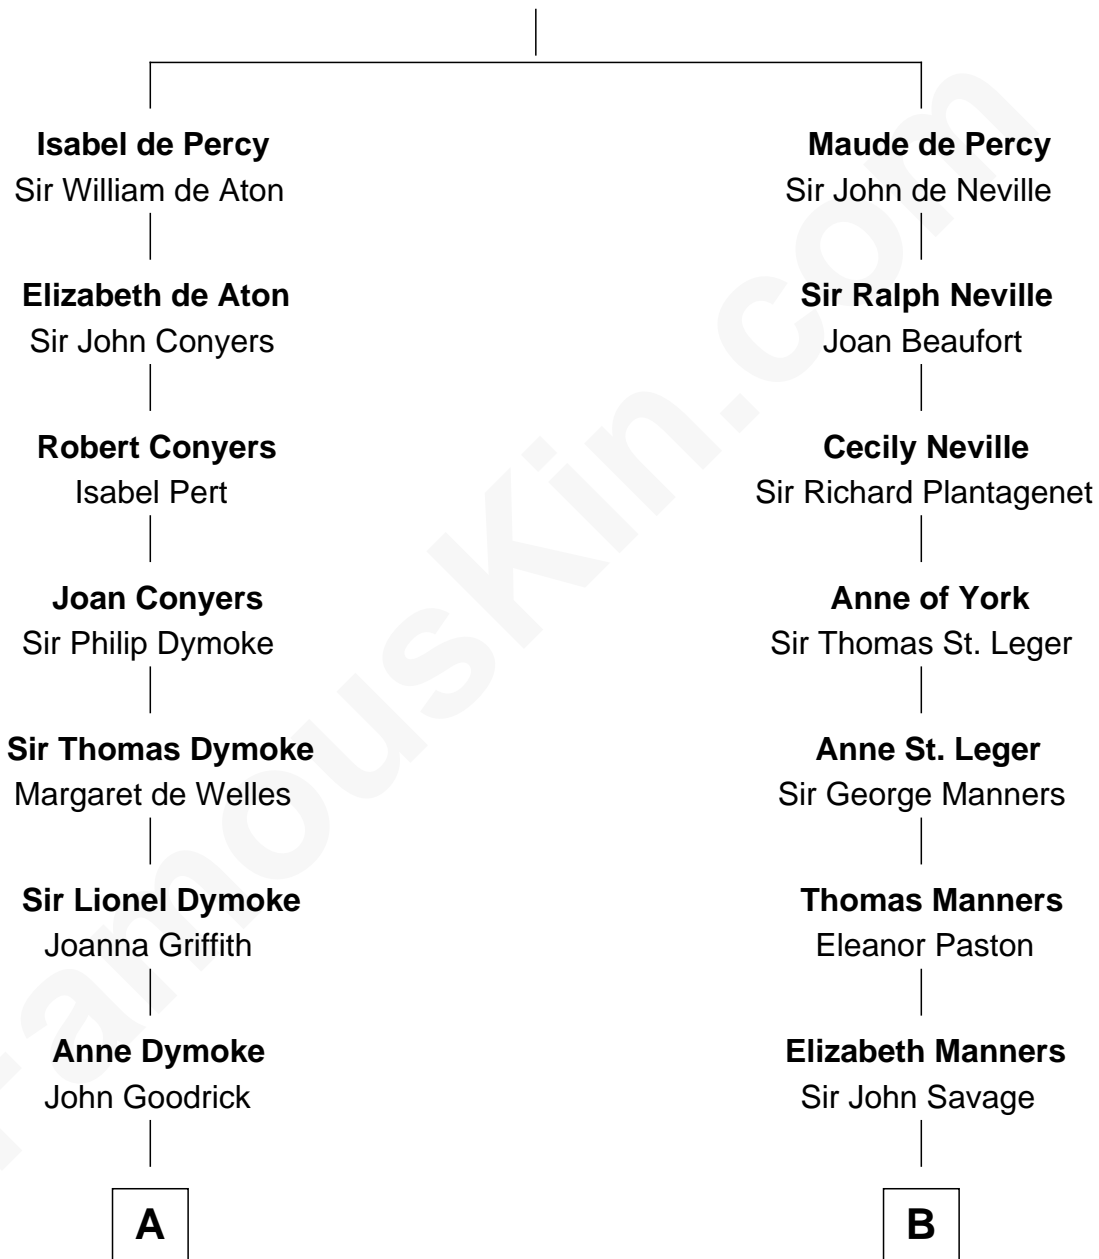

FamousKin.com

Relationship Chart of

Lucille Ball

TV Actress - "I Love Lucy"

17th cousin 3 times removed of

Sir Winston Churchill

Prime Minister of the United Kingdom

Sir Henry de Percy

Idoine de Clifford

C

George Osborn Durrell

Anne Jane Jewell

Nellie Rebecca Durrell

Jasper Clinton Ball

Henry Durrell Ball

Desiree Evelyn Hunt