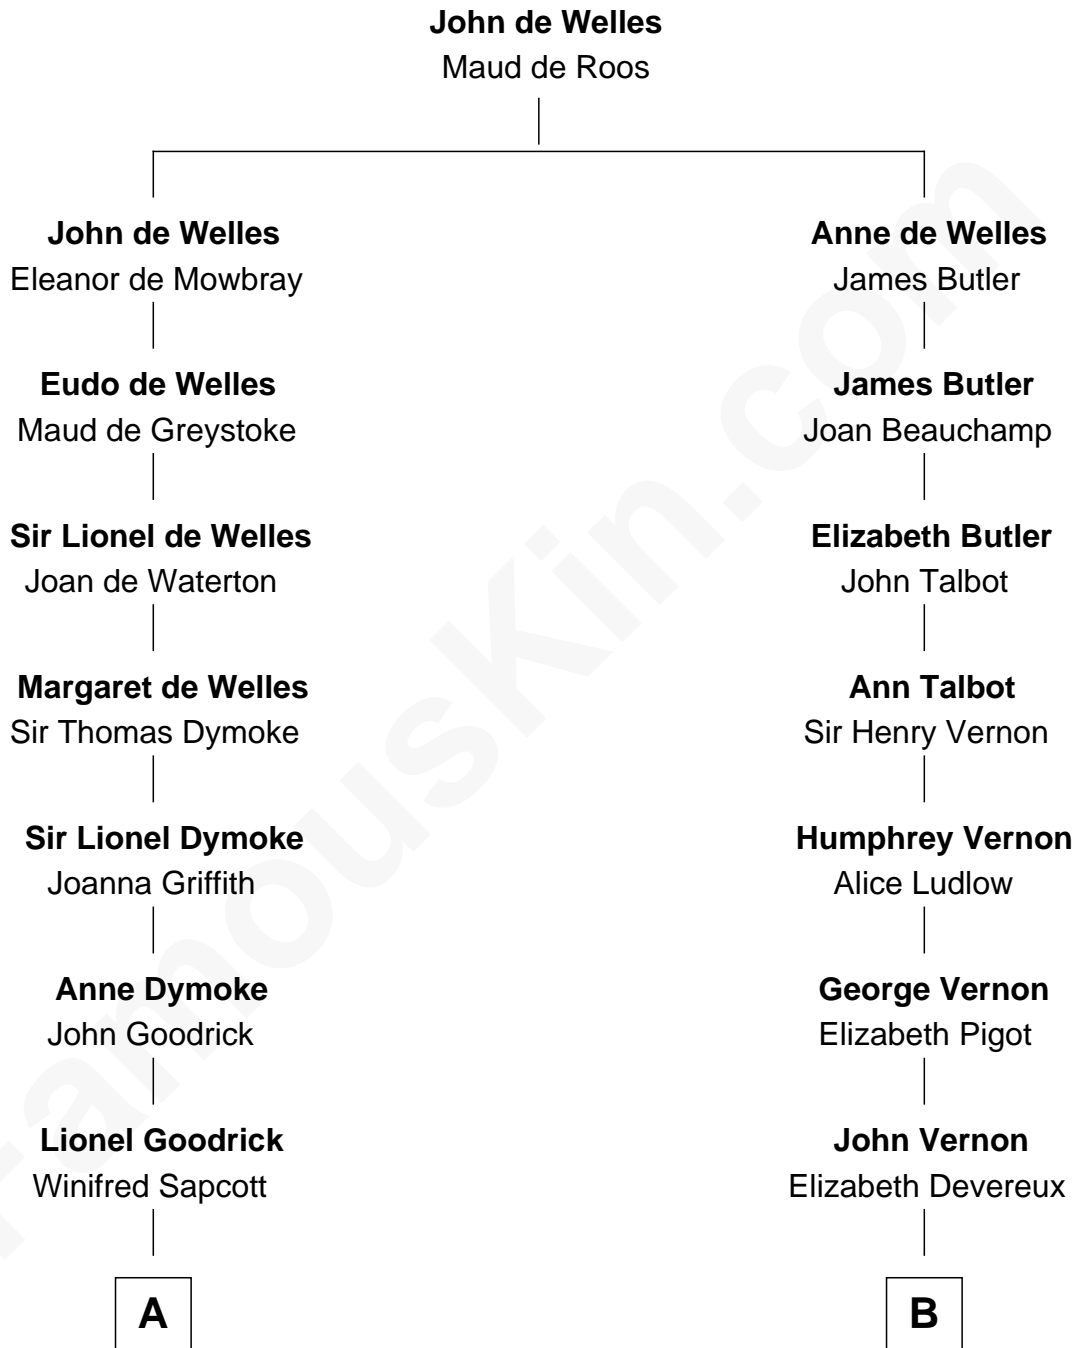

FamousKin.com

Relationship Chart of

Lucille Ball

TV Actress - "I Love Lucy"

17th cousin 2 times removed of

Sir Winston Churchill

Prime Minister of the United Kingdom

C

—
Nellie Rebecca Durrell

Jasper Clinton Ball

—
Henry Durrell Ball

Desiree Evelyn Hunt

—
Lucille Ball

TV Actress - "I Love Lucy"

FamousKin.com