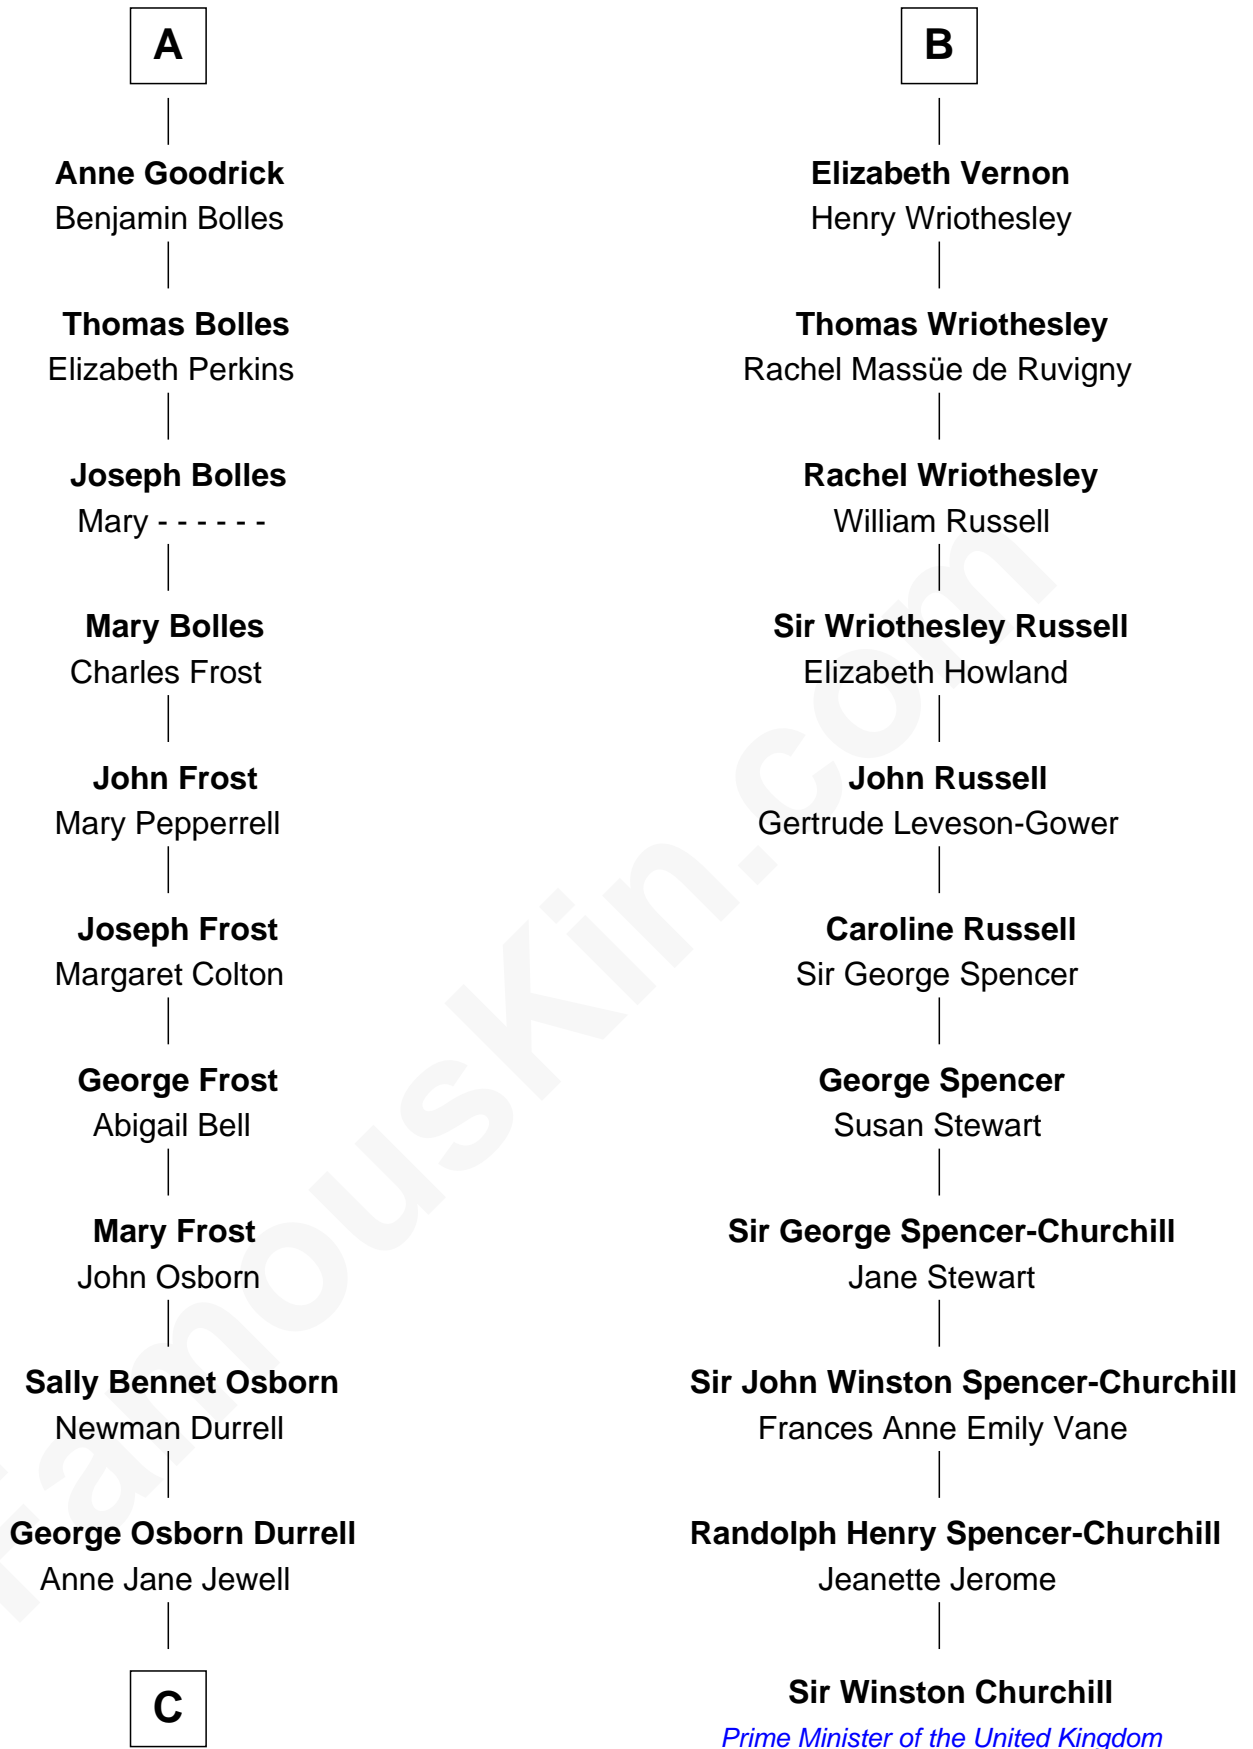

FamousKin.com

Relationship Chart of

Lucille Ball

TV Actress - "I Love Lucy"

17th cousin 2 times removed of

Sir Winston Churchill

Prime Minister of the United Kingdom

C

—
Nellie Rebecca Durrell

Jasper Clinton Ball

—
Henry Durrell Ball

Desiree Evelyn Hunt

—
Lucille Ball

TV Actress - "I Love Lucy"

FamousKin.com