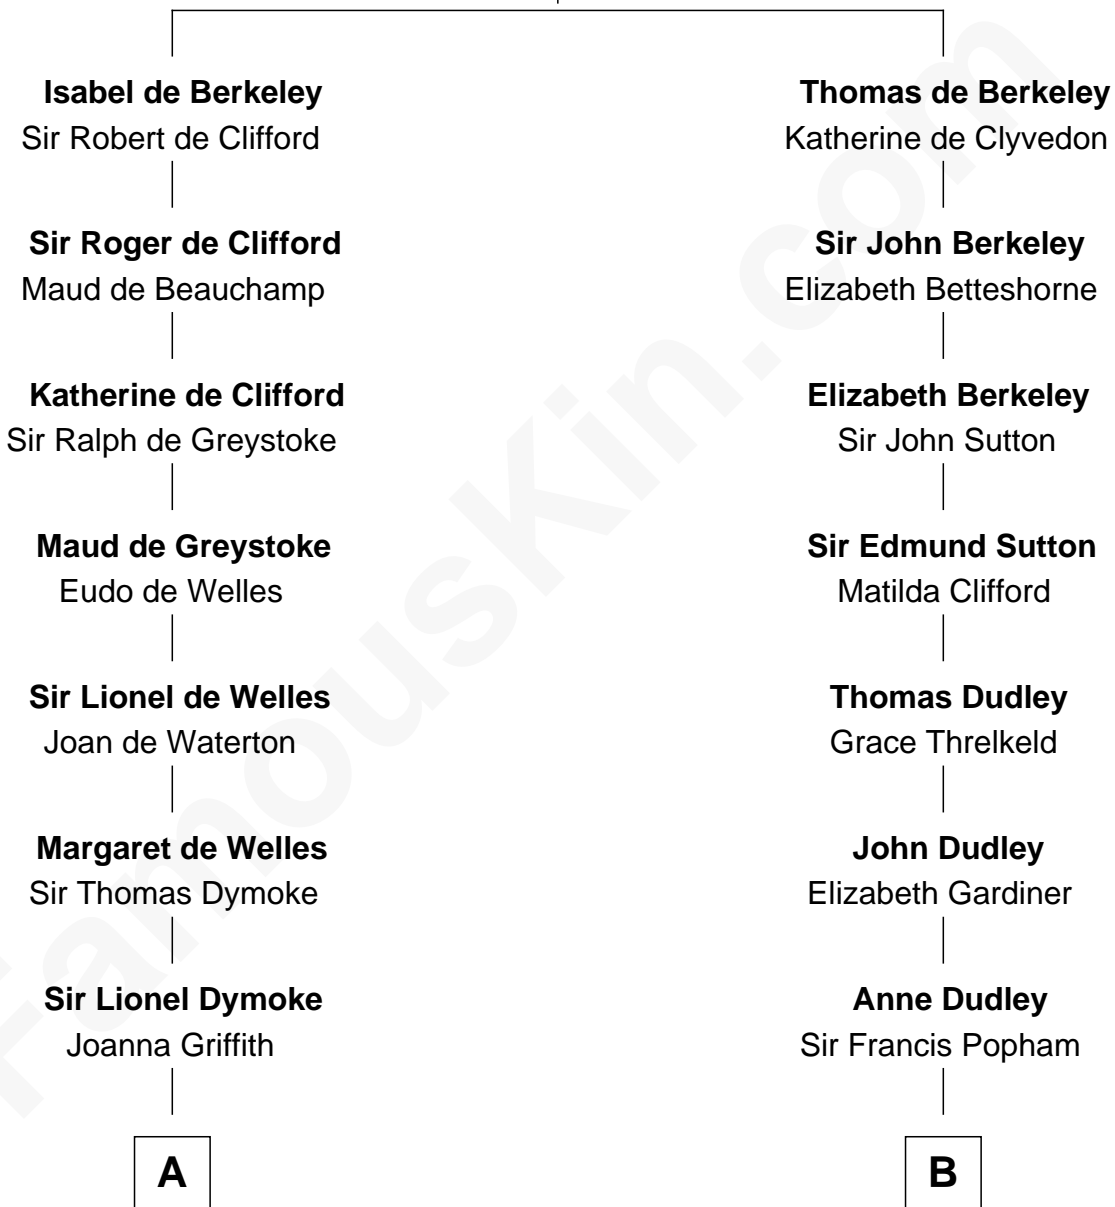

FamousKin.com

Relationship Chart of

Lucille Ball

TV Actress - "I Love Lucy"

17th cousin 4 times removed of

Sir Winston Churchill

Prime Minister of the United Kingdom

Sir Maurice de Berkeley

Eve la Zouche

C

—
Sally Bennet Osborn

Newman Durrell

—
George Osborn Durrell

Anne Jane Jewell

—
Nellie Rebecca Durrell

Jasper Clinton Ball

—
Henry Durrell Ball

Desiree Evelyn Hunt

—
Lucille Ball

TV Actress - "I Love Lucy"

FamousKin.com