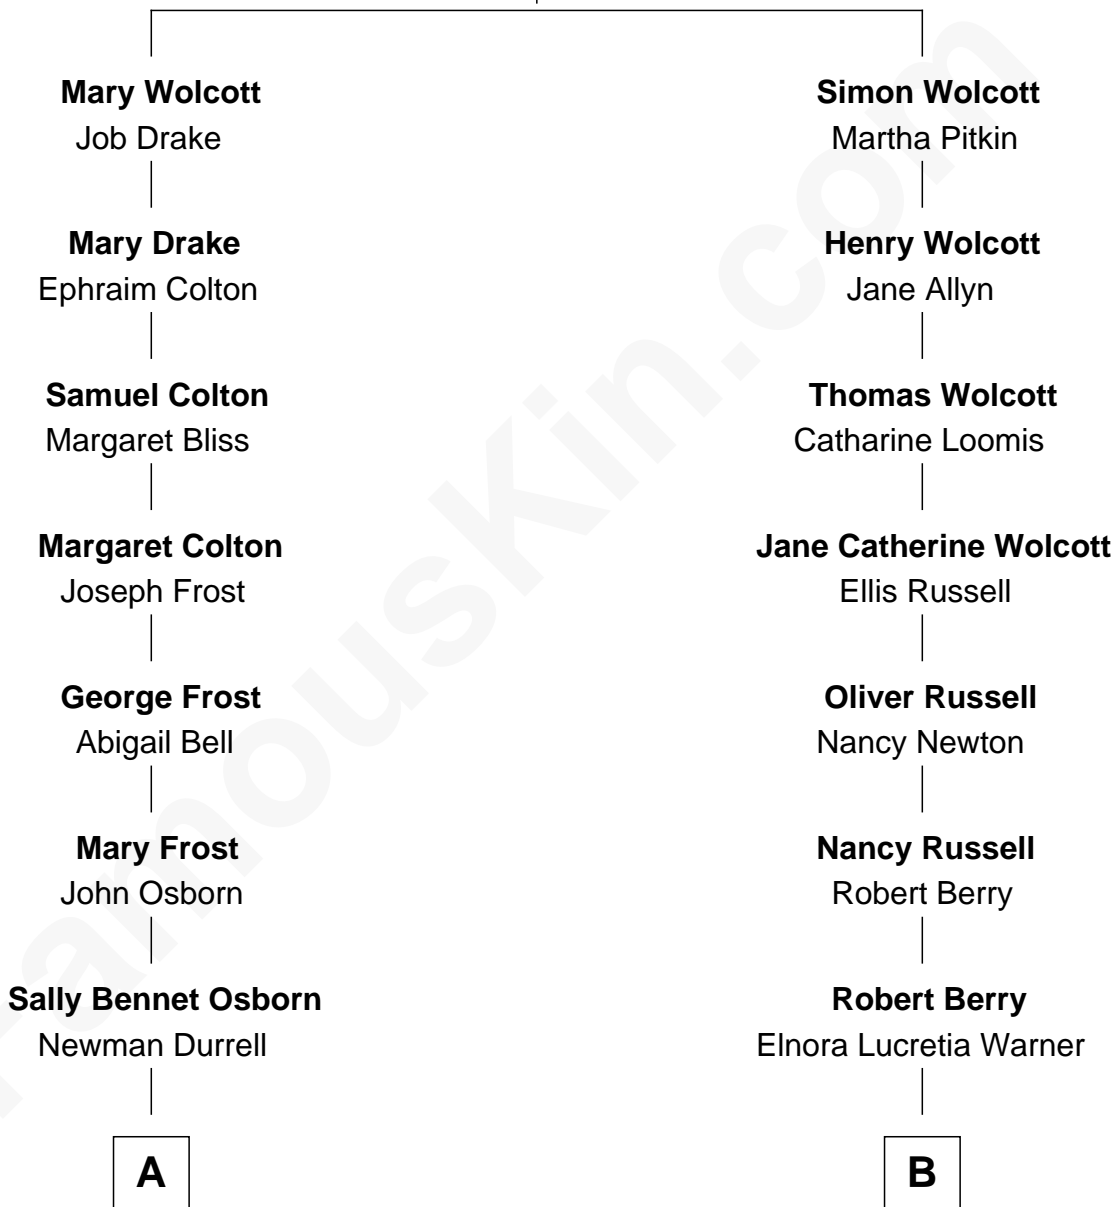

# FamousKin.com Relationship Chart of

**Lucille Ball**

*TV Actress - "I Love Lucy"*

10th cousin of

**Mitt Romney**

*70th Governor of Massachusetts*

**Henry Wolcott**  
Elizabeth Saunders

**A**

**George Osborn Durrell**

Anne Jane Jewell

**Nellie Rebecca Durrell**

Jasper Clinton Ball

**Henry Durrell Ball**

Desiree Evelyn Hunt

**Lucille Ball**

*TV Actress - "I Love Lucy"*

**B**

**Rosetta Mary Berry**

Charles Edward Robison

**Alma Luella Robison**

Harold Arundel LaFount

**Lenore Emily LaFount**

George Wilcken Romney

**Mitt Romney**