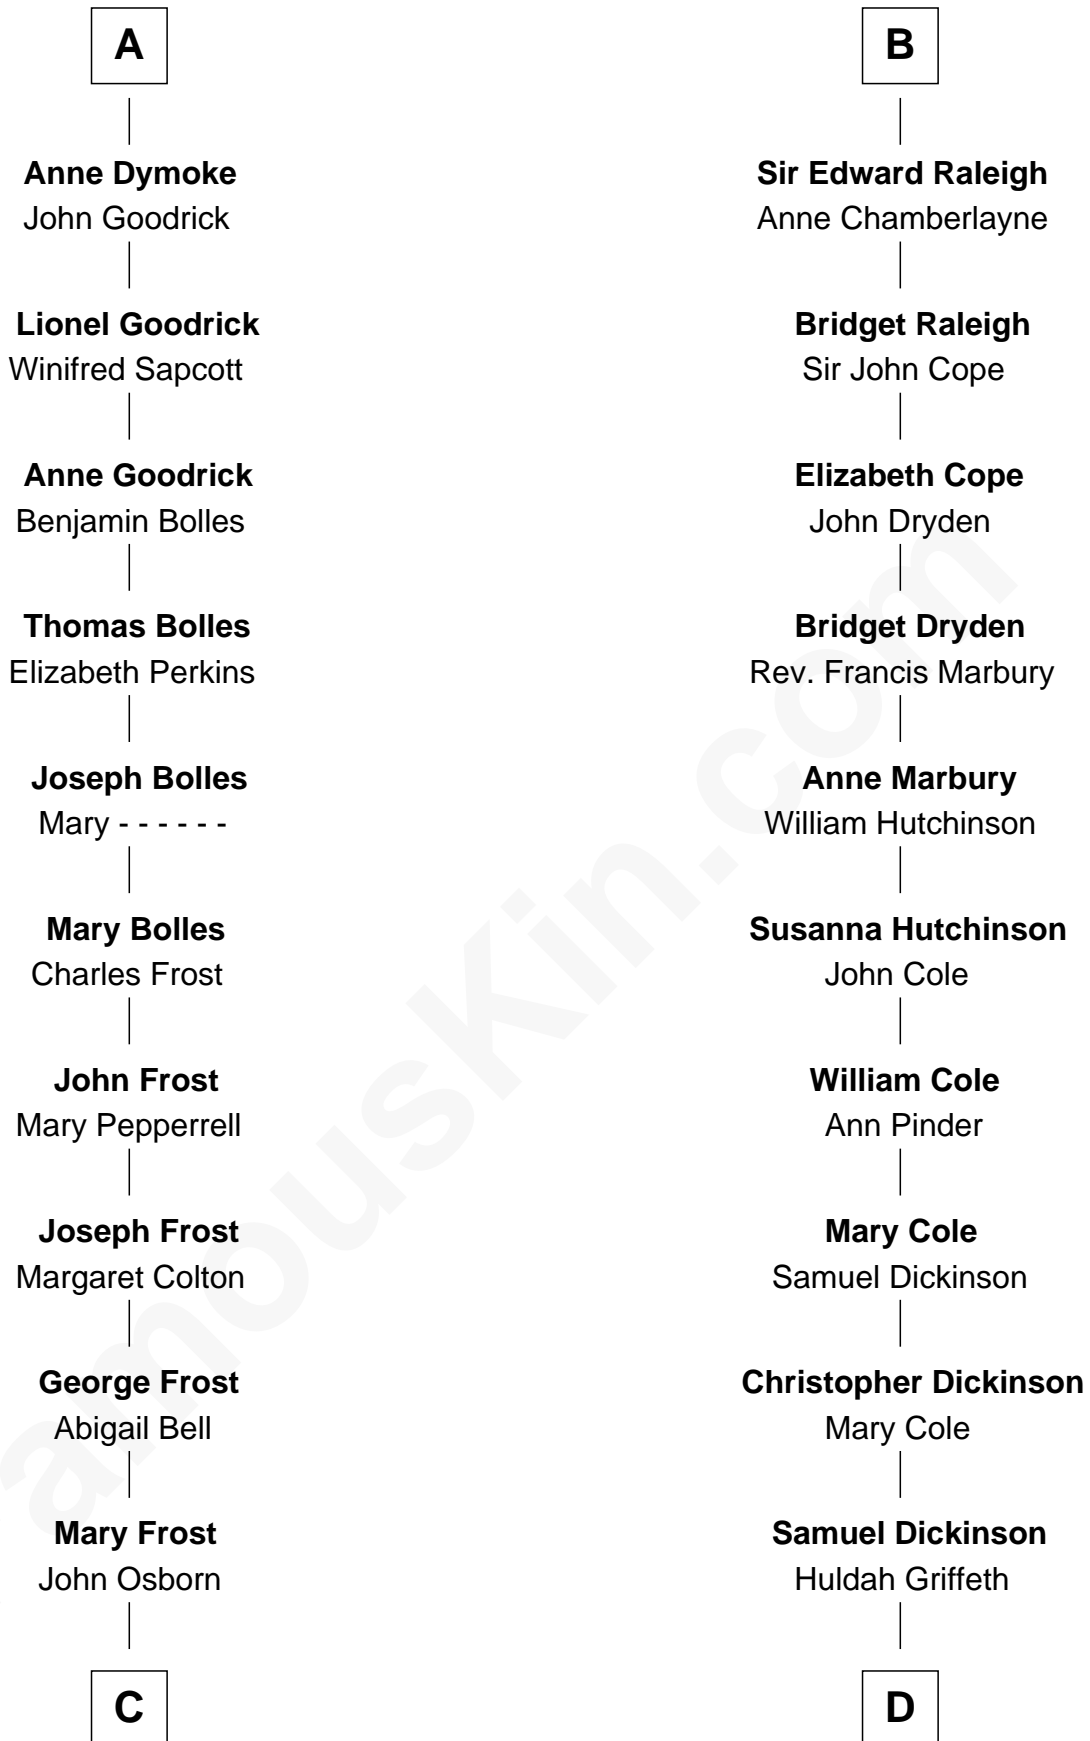

FamousKin.com Relationship Chart of

Lucille Ball

TV Actress - "I Love Lucy"

21st cousin of

George Romney

43rd Governor of Michigan

Sir Hugh I de Audley

Iseult de Mortimer

Alice de Audley
Sir Ralph de Greystoke

Sir William de Greystoke
Joan FitzHenry

Sir Ralph de Greystoke
Katherine de Clifford

Maud de Greystoke
Eudo de Welles

Sir Lionel de Welles
Joan de Waterton

Margaret de Welles
Sir Thomas Dymoke

Sir Lionel Dymoke
Joanna Griffith

A

Hugh de Audley
Margaret de Clare

Margaret de Audley
Ralph de Stafford

Elizabeth de Stafford
John de Ferrers

Robert de Ferrers
Margaret Despencer

Phillippa Ferrers
Sir Thomas Greene

Elizabeth Greene
William Raleigh

Sir Edward Raleigh
Margaret Verney

B

C

Sally Bennet Osborn

Newman Durrell

George Osborn Durrell

Anne Jane Jewell