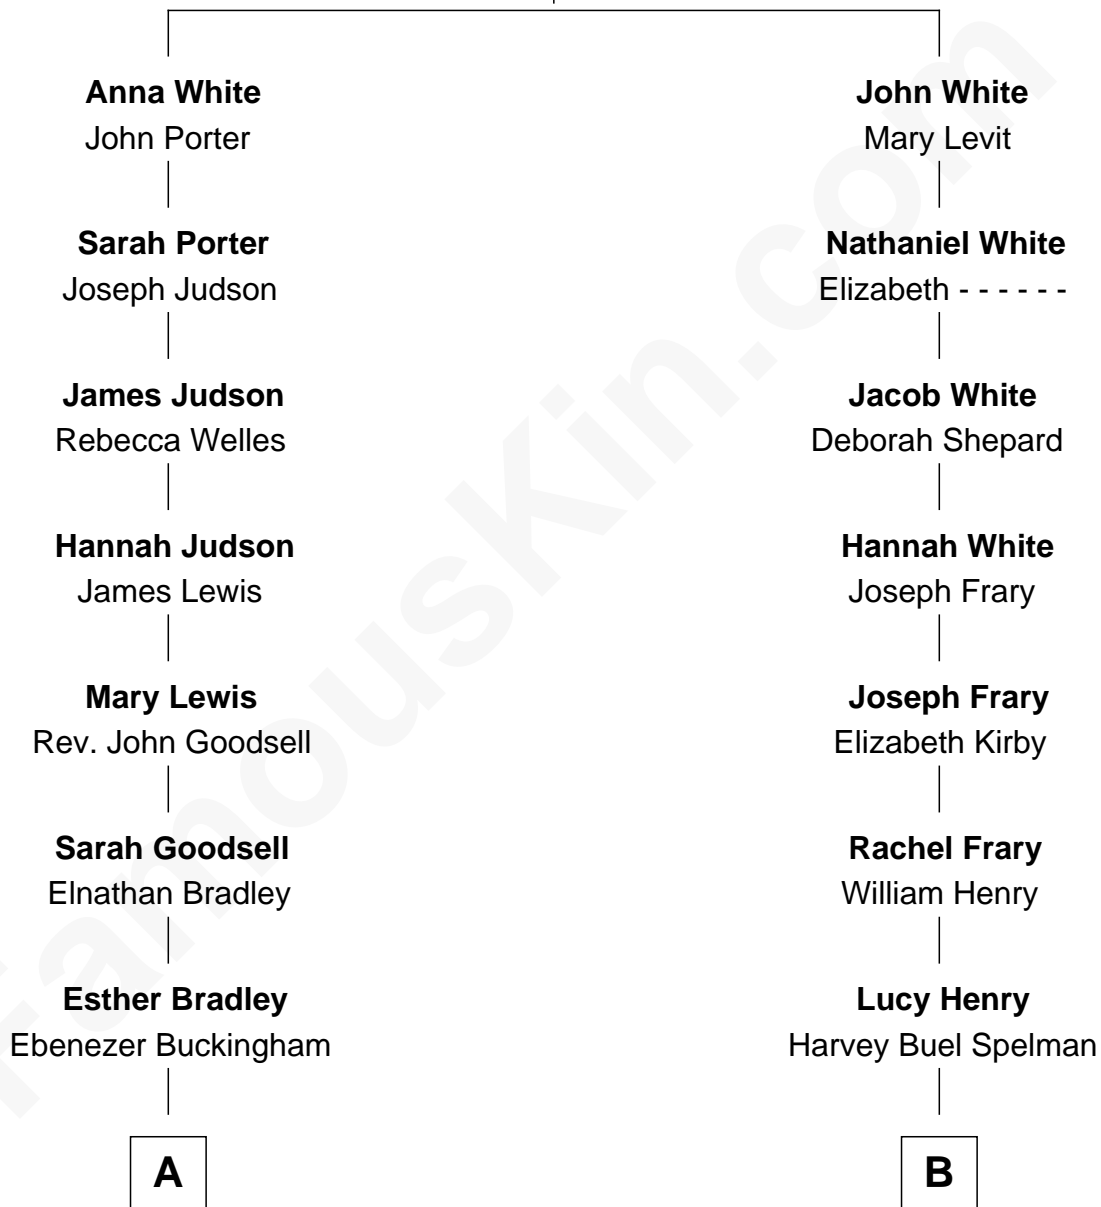

FamousKin.com

Relationship Chart of

Lucille Ball

TV Actress - "I Love Lucy"

9th cousin 3 times removed of

Nelson Rockefeller

41st U.S. Vice-President

Robert White
Bridget Allgar

A

Sarah Buckingham

Benjamin Sprague

James B. Sprague

Angeline S. Greene

Helen Sabina Sprague

William C Orcutt

Flora Belle Orcutt

John Davison Rockefeller

Abby Greene Aldrich

Nelson Rockefeller

41st U.S. Vice-President

FamousKin.com