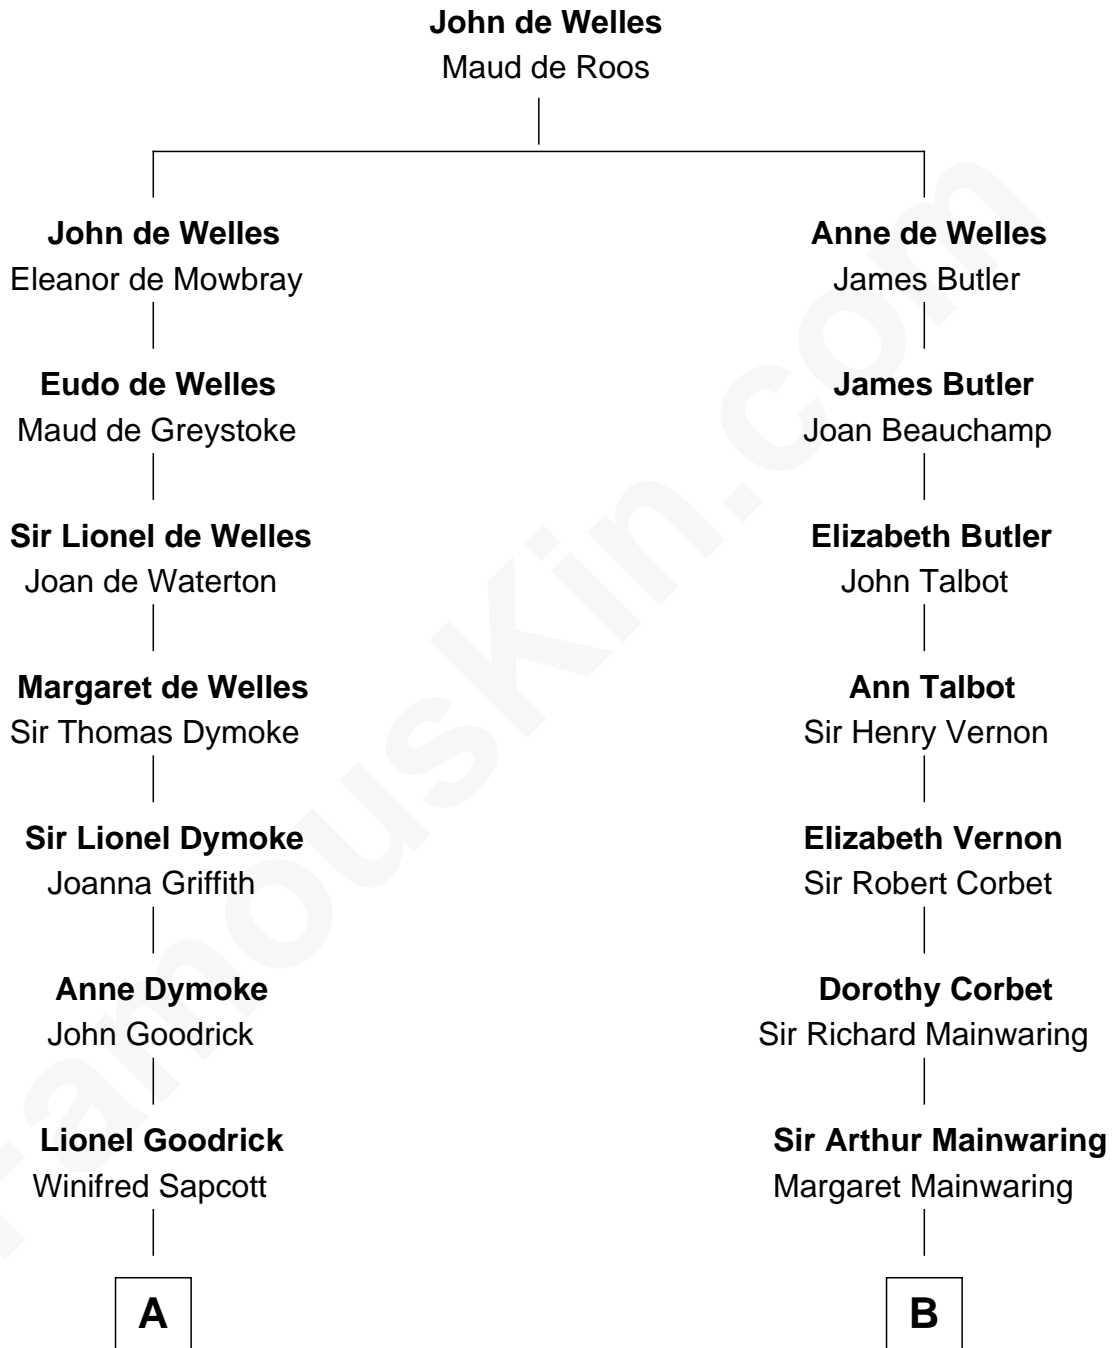

FamousKin.com

Relationship Chart of

Lucille Ball

TV Actress - "I Love Lucy"

16th cousin 3 times removed of

Grover Cleveland

22nd and 24th U.S. President

C

—
Nellie Rebecca Durrell

Jasper Clinton Ball

—
Henry Durrell Ball

Desiree Evelyn Hunt

—
Lucille Ball

TV Actress - "I Love Lucy"

FamousKin.com