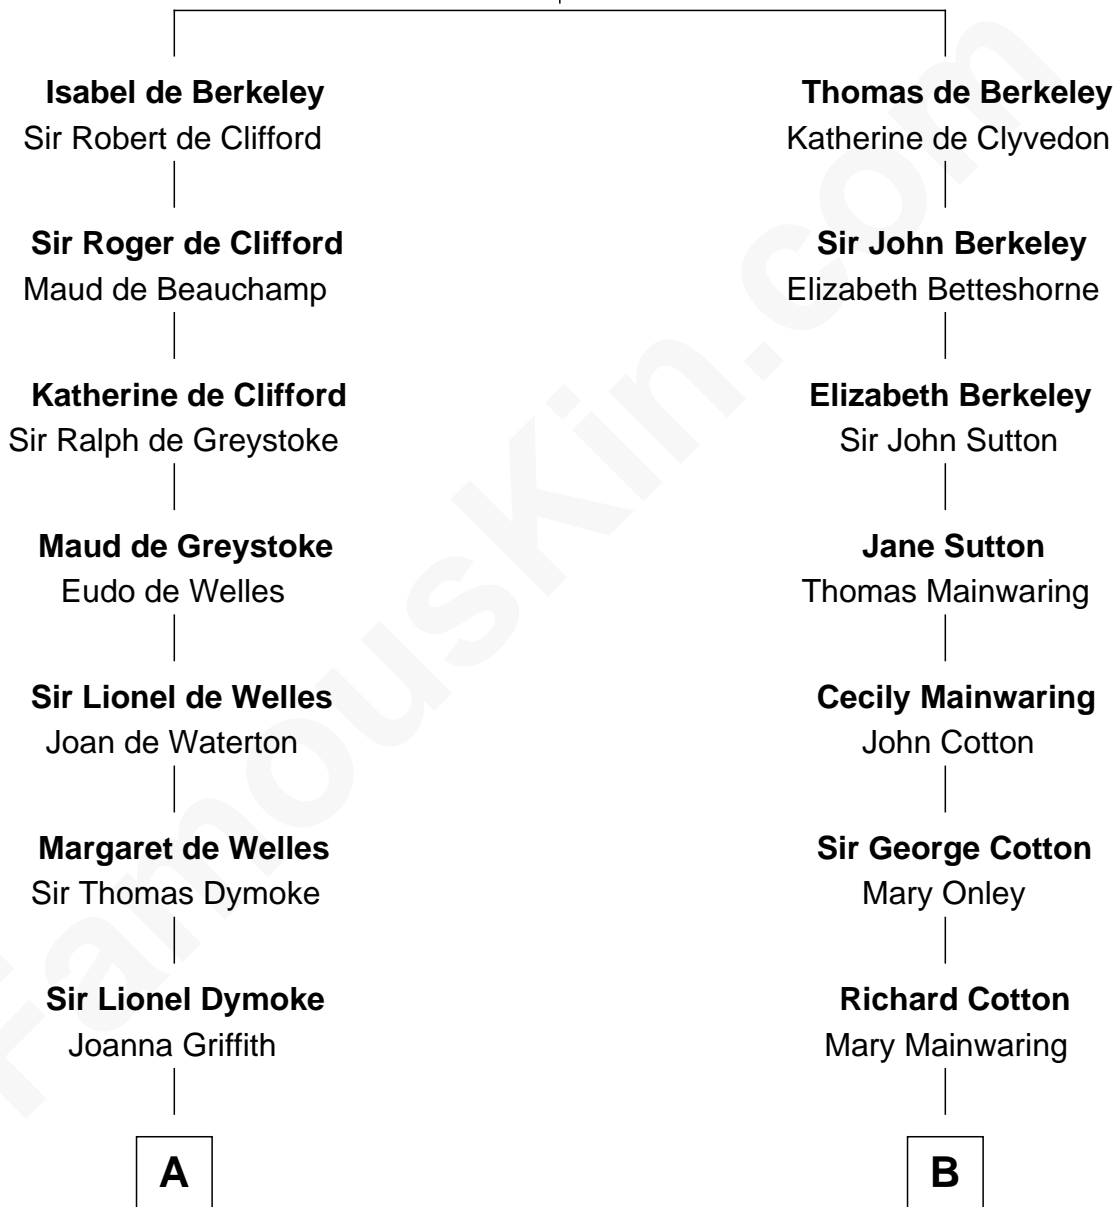

FamousKin.com

Relationship Chart of

Lucille Ball

TV Actress - "I Love Lucy"

15th cousin 6 times removed of

Grover Cleveland

22nd and 24th U.S. President

Sir Maurice de Berkeley

Eve la Zouche

C

—
Sally Bennet Osborn

Newman Durrell

—
George Osborn Durrell

Anne Jane Jewell

—
Nellie Rebecca Durrell

Jasper Clinton Ball

—
Henry Durrell Ball

Desiree Evelyn Hunt

—
Lucille Ball

TV Actress - "I Love Lucy"

FamousKin.com