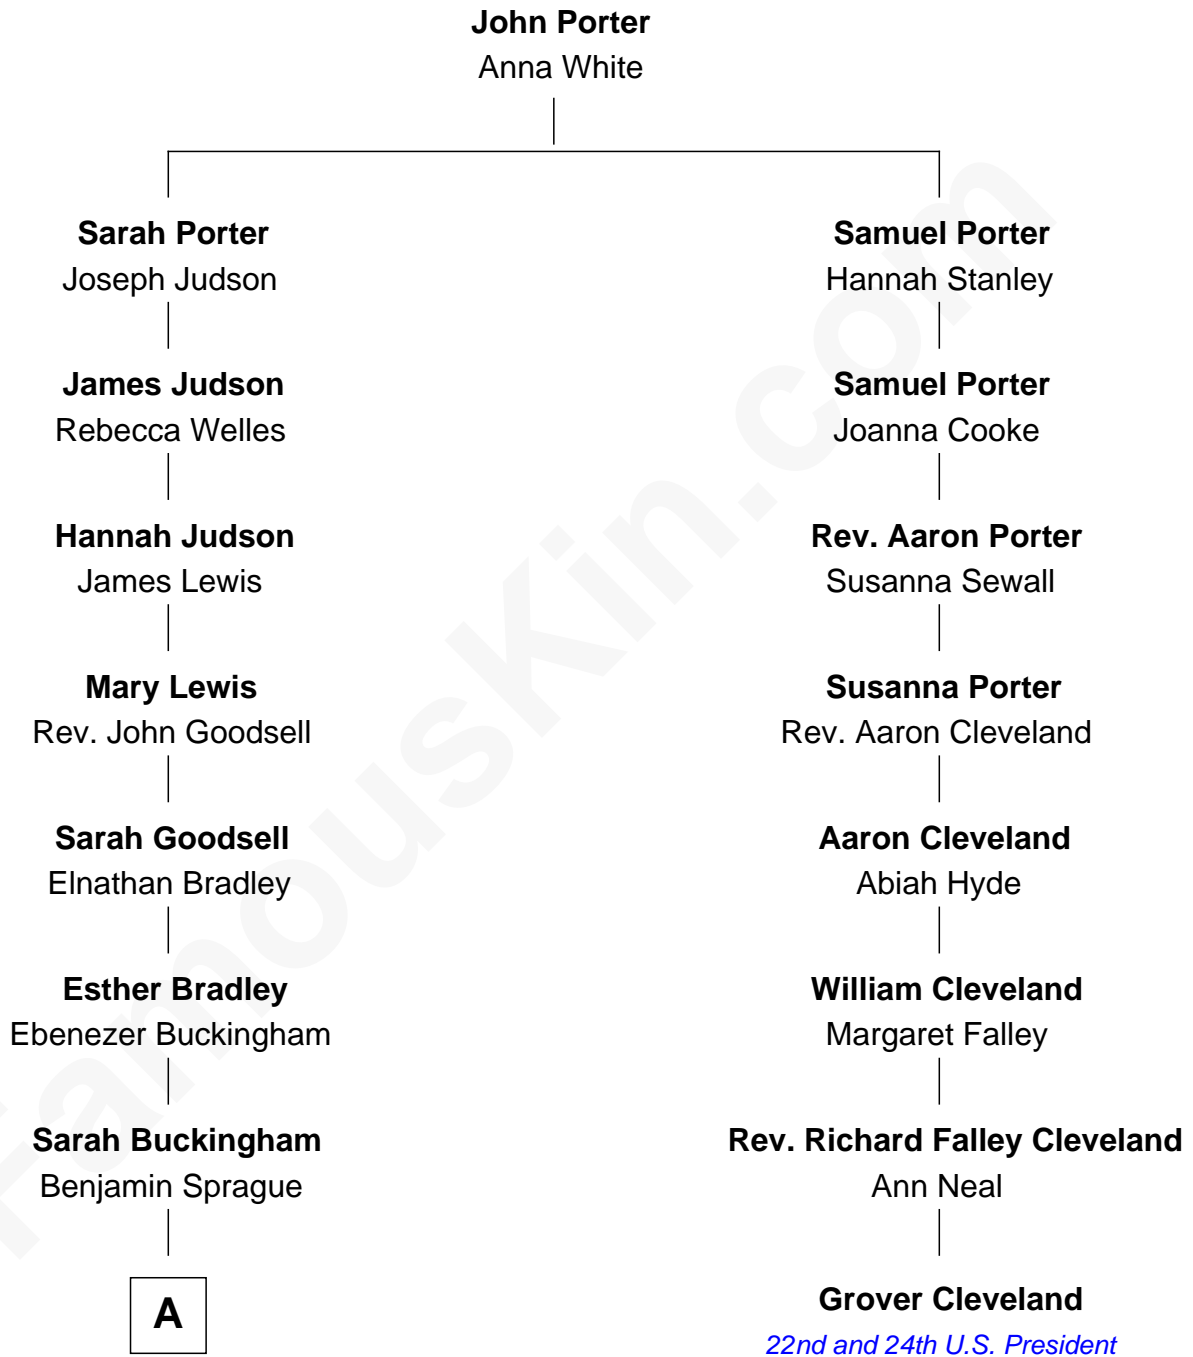

FamousKin.com

Relationship Chart of

Lucille Ball

TV Actress - "I Love Lucy"

7th cousin 4 times removed of

Grover Cleveland

22nd and 24th U.S. President

A

James B. Sprague

Angeline S. Greene

Helen Sabina Sprague

William C Orcutt

Flora Belle Orcutt

Frederick Charles Hunt

Desiree Evelyn Hunt

Henry Durrell Ball

Lucille Ball

TV Actress - "I Love Lucy"