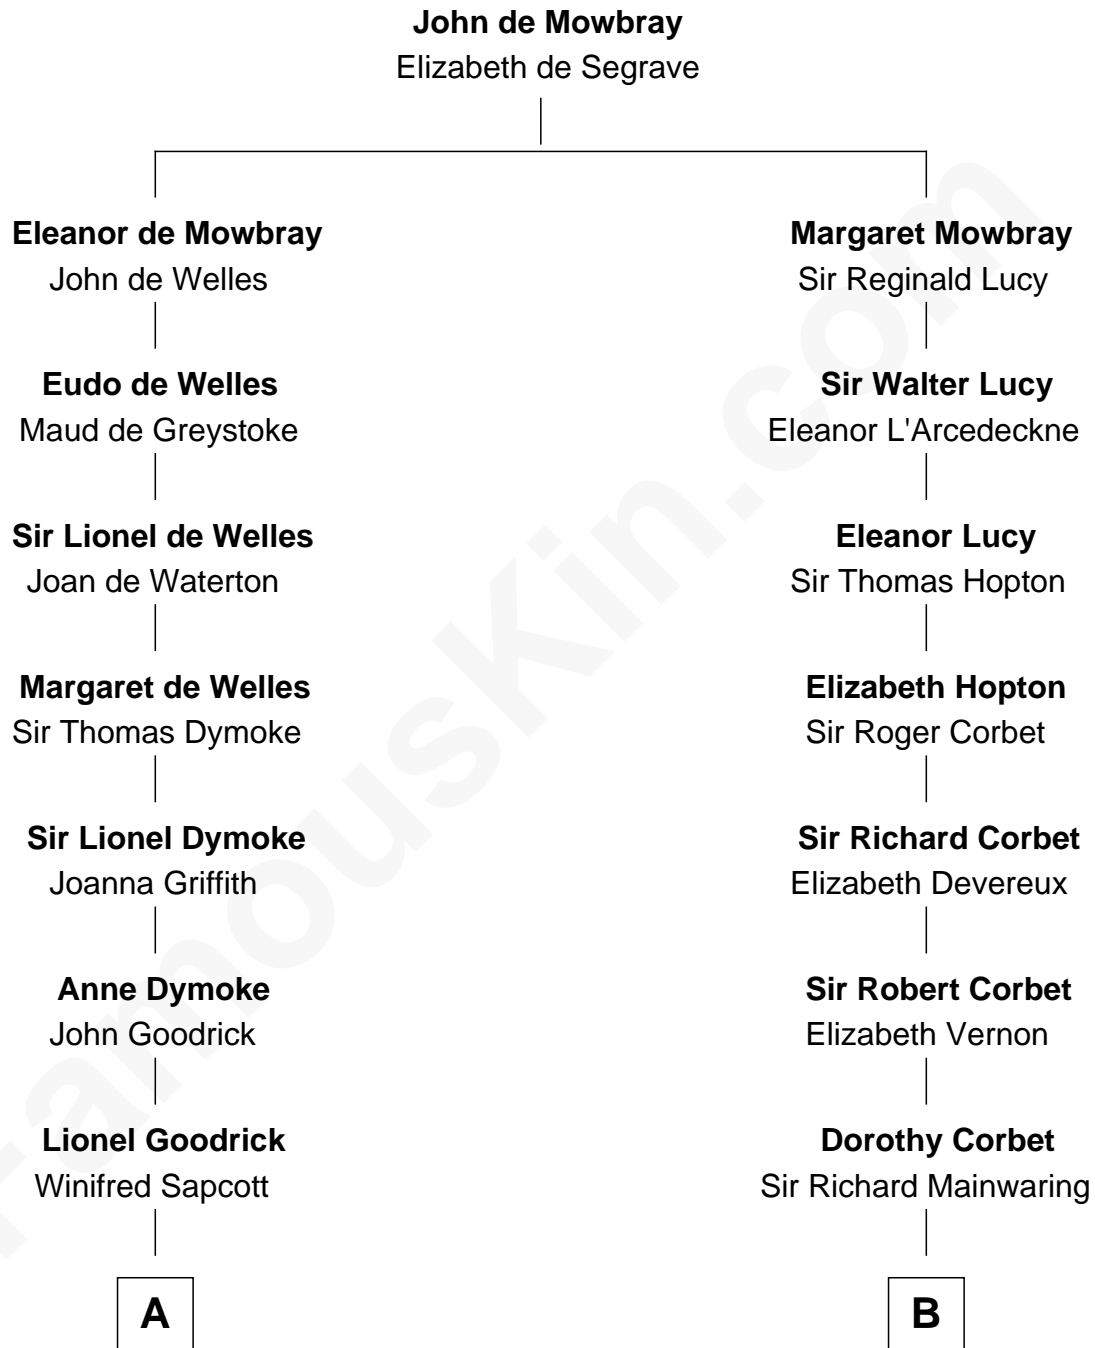

FamousKin.com

Relationship Chart of

Lucille Ball

TV Actress - "I Love Lucy"

17th cousin 2 times removed of

Grover Cleveland

22nd and 24th U.S. President

C

—
Nellie Rebecca Durrell

Jasper Clinton Ball

—
Henry Durrell Ball

Desiree Evelyn Hunt

—
Lucille Ball

TV Actress - "I Love Lucy"

FamousKin.com