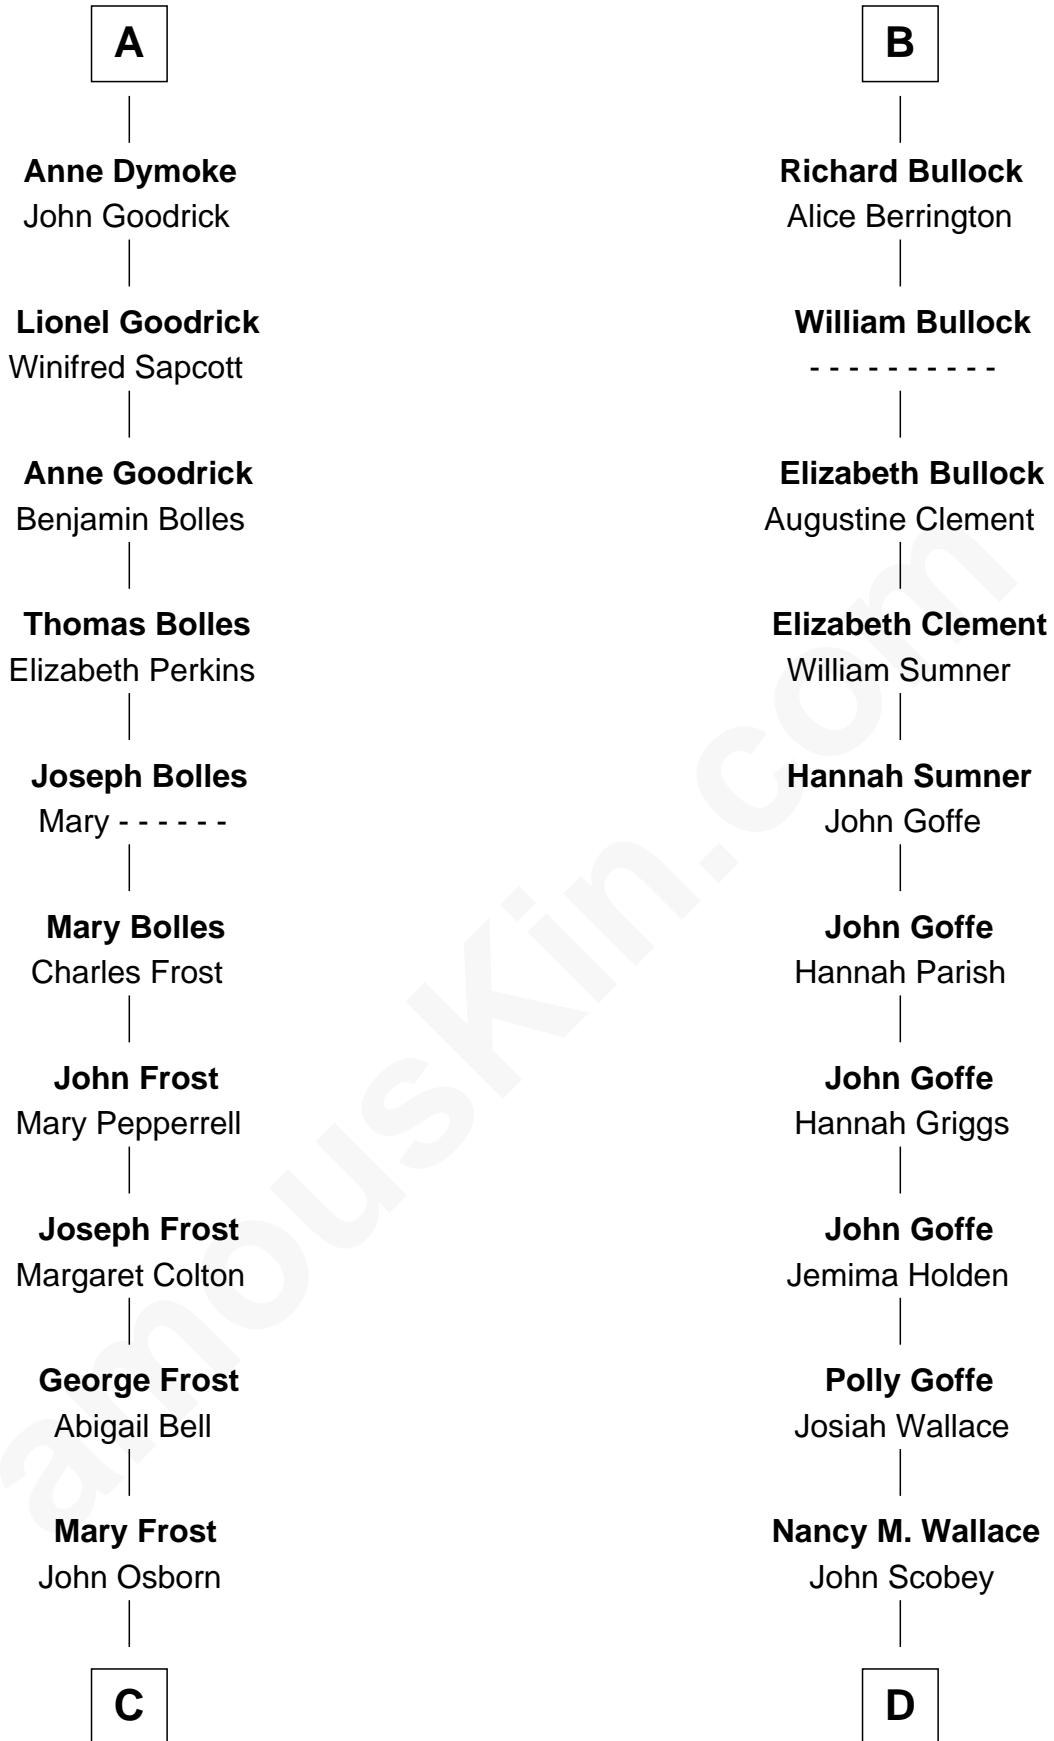

FamousKin.com

Relationship Chart of

Lucille Ball

TV Actress - "I Love Lucy"

19th cousin 2 times removed of

Lou (Henry) Hoover

First Lady of President Herbert Hoover

Bartholomew de Badlesmere

Maud de Badlesmere

John de Vere

Aubrey de Vere

Alice FitzWalter

Sir Richard de Vere

Alice Sergeaux

Sir John de Vere

Elizabeth Howard

Joan de Vere

Sir William Norreys

Margaret Norreys

Gilbert Bullock

Thomas Bullock

Alice Kingsmill

B

C

Sally Bennet Osborn

Newman Durrell

George Osborn Durrell

Anne Jane Jewell

Nellie Rebecca Durrell

Jasper Clinton Ball

Henry Durrell Ball

Desiree Evelyn Hunt