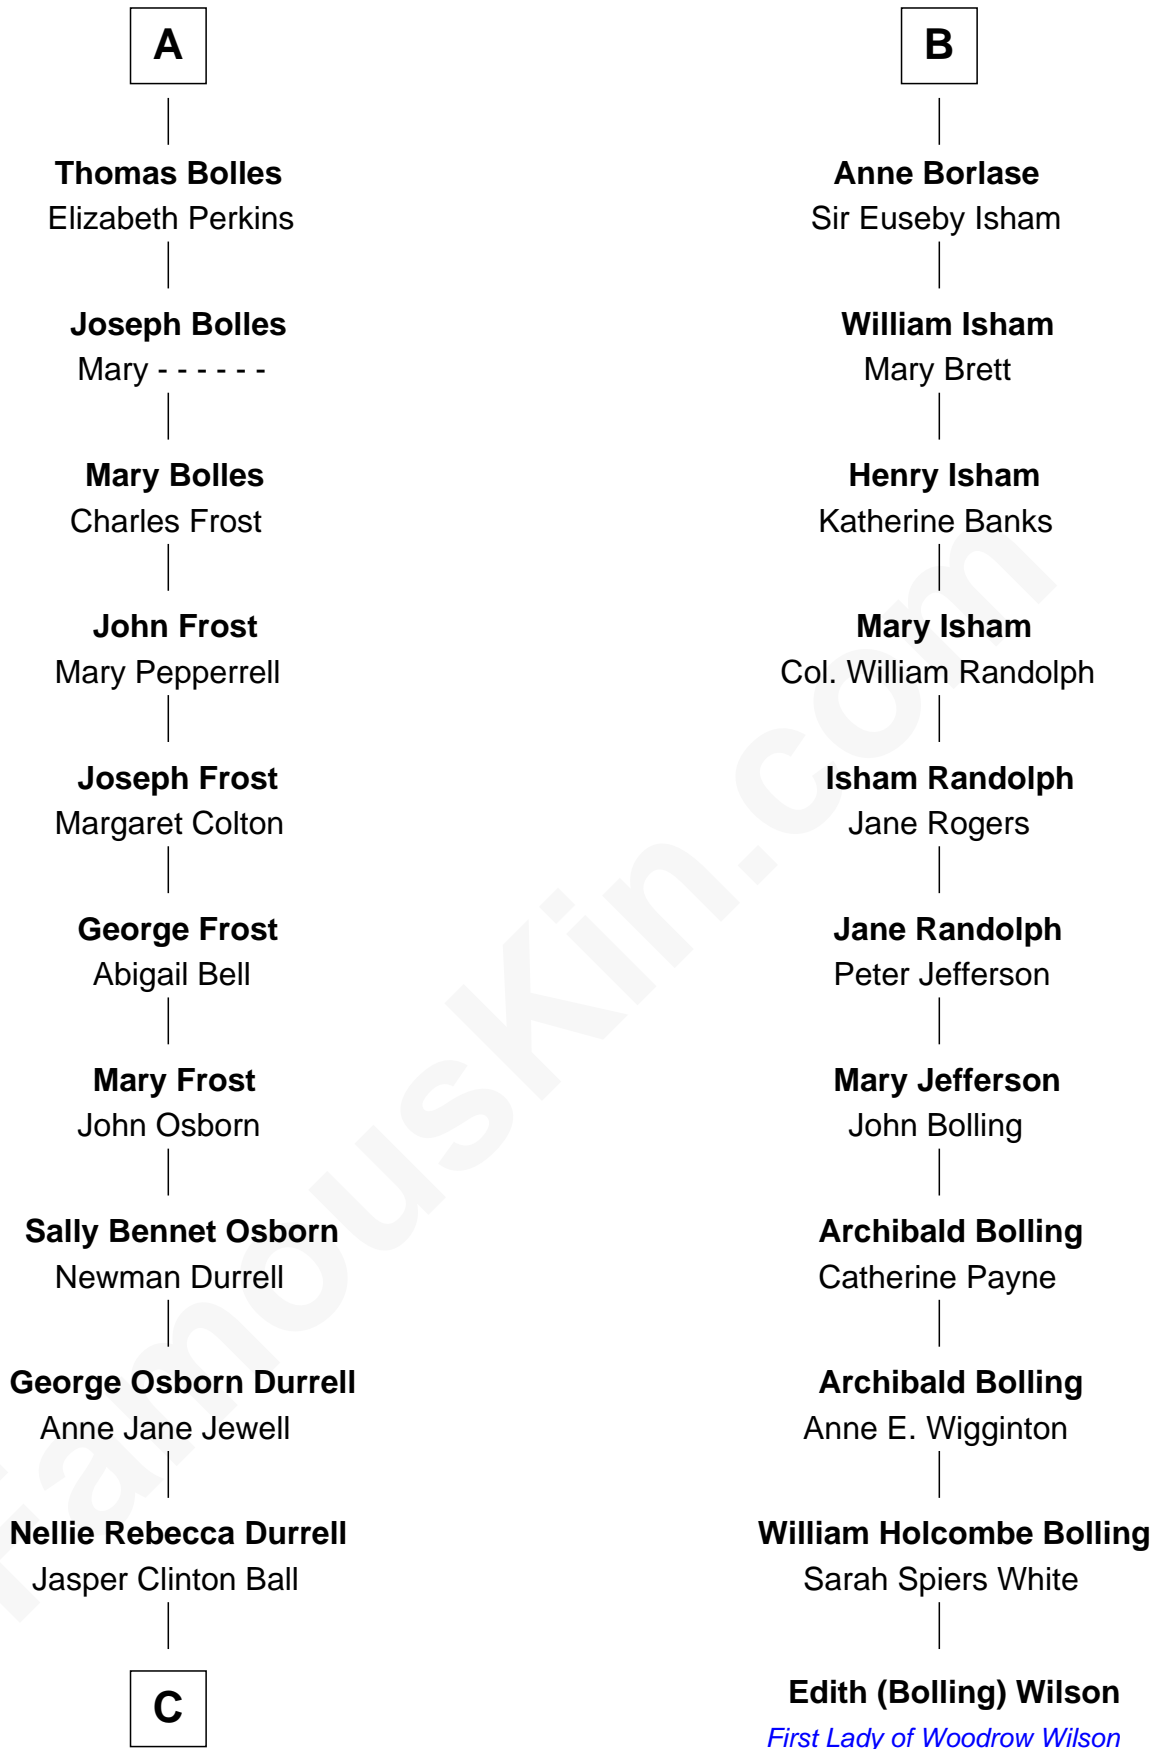

FamousKin.com

Relationship Chart of

Lucille Ball

TV Actress - "I Love Lucy"

17th cousin 1 time removed of

Edith (Bolling) Wilson

First Lady of President Woodrow Wilson

William Pert
Joan le Scrope

C

Henry Durrell Ball
Desiree Evelyn Hunt

Lucille Ball
TV Actress - "I Love Lucy"

FamousKin.com