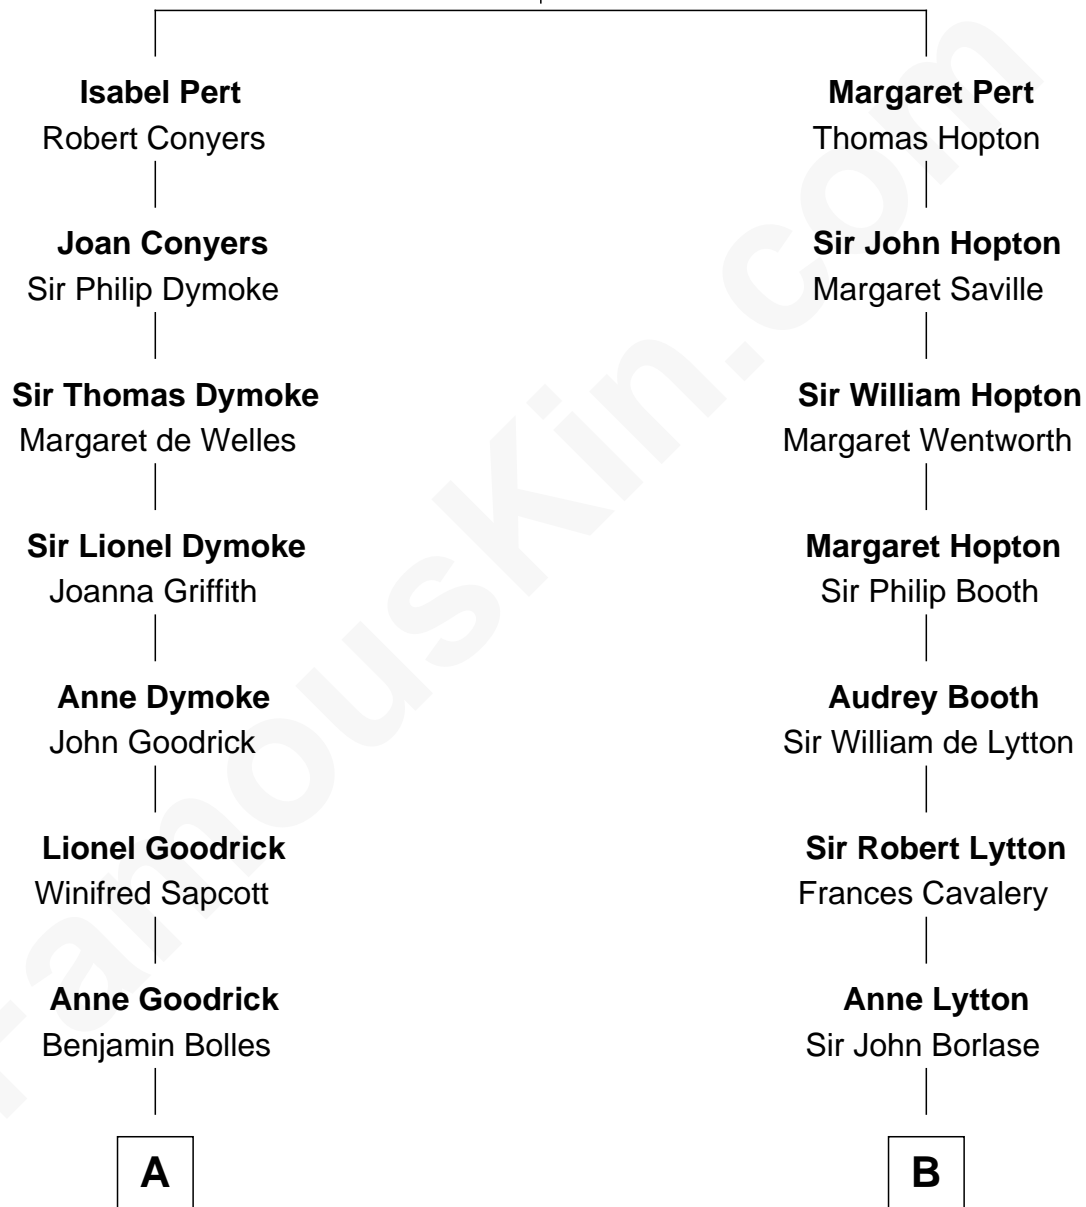

FamousKin.com

Relationship Chart of

Lucille Ball

TV Actress - "I Love Lucy"

17th cousin 1 time removed of

Edith (Bolling) Wilson

First Lady of President Woodrow Wilson

William Pert
Joan le Scrope

C

Henry Durrell Ball
Desiree Evelyn Hunt

Lucille Ball
TV Actress - "I Love Lucy"

FamousKin.com