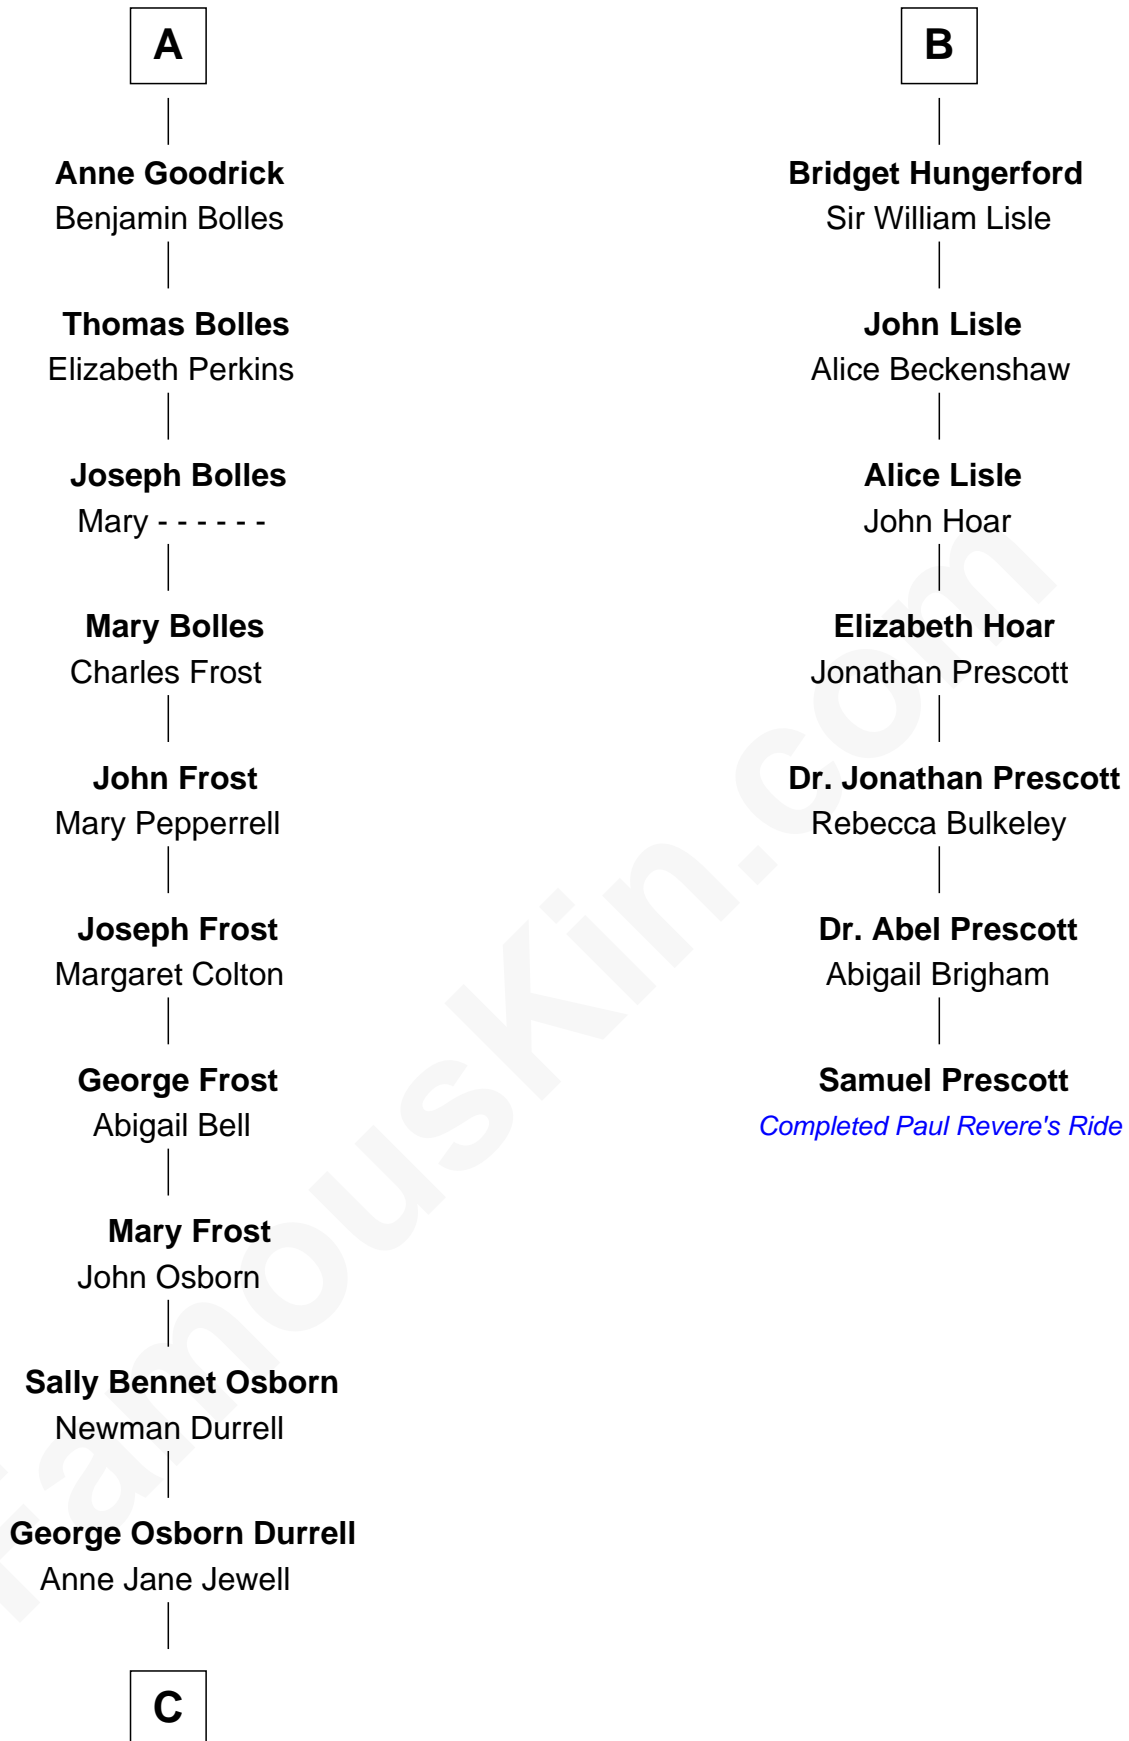

FamousKin.com

Relationship Chart of

Lucille Ball

TV Actress - "I Love Lucy"

13th cousin 6 times removed of

Samuel Prescott

Completed Paul Revere's Midnight Ride

C

—
Nellie Rebecca Durrell

Jasper Clinton Ball

—
Henry Durrell Ball

Desiree Evelyn Hunt

—
Lucille Ball

TV Actress - "I Love Lucy"

FamousKin.com