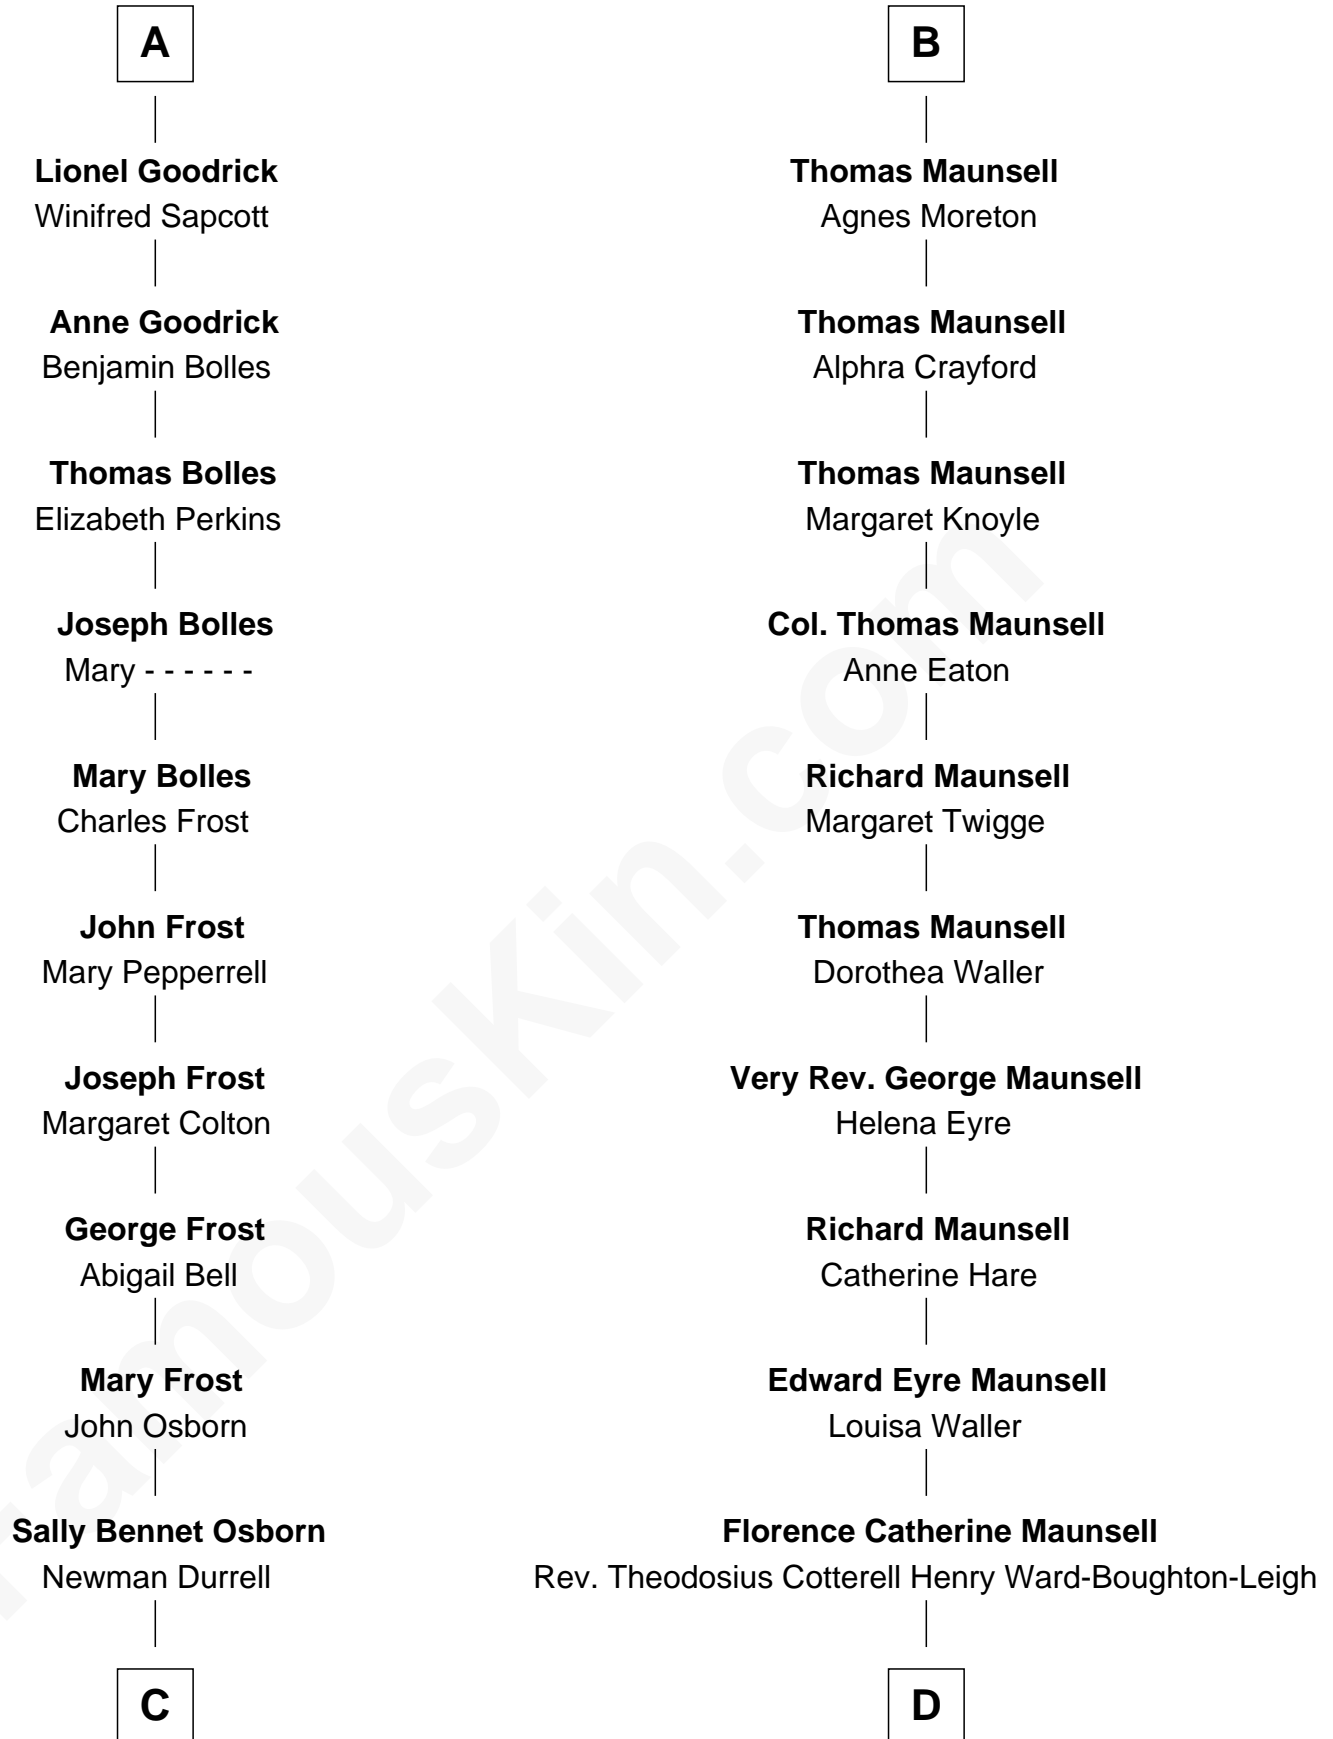

FamousKin.com Relationship Chart of

Lucille Ball

TV Actress - "I Love Lucy"

20th cousin of

Phoebe Waller-Bridge

Theatre, TV and Movie Actress

C

George Osborn Durrell