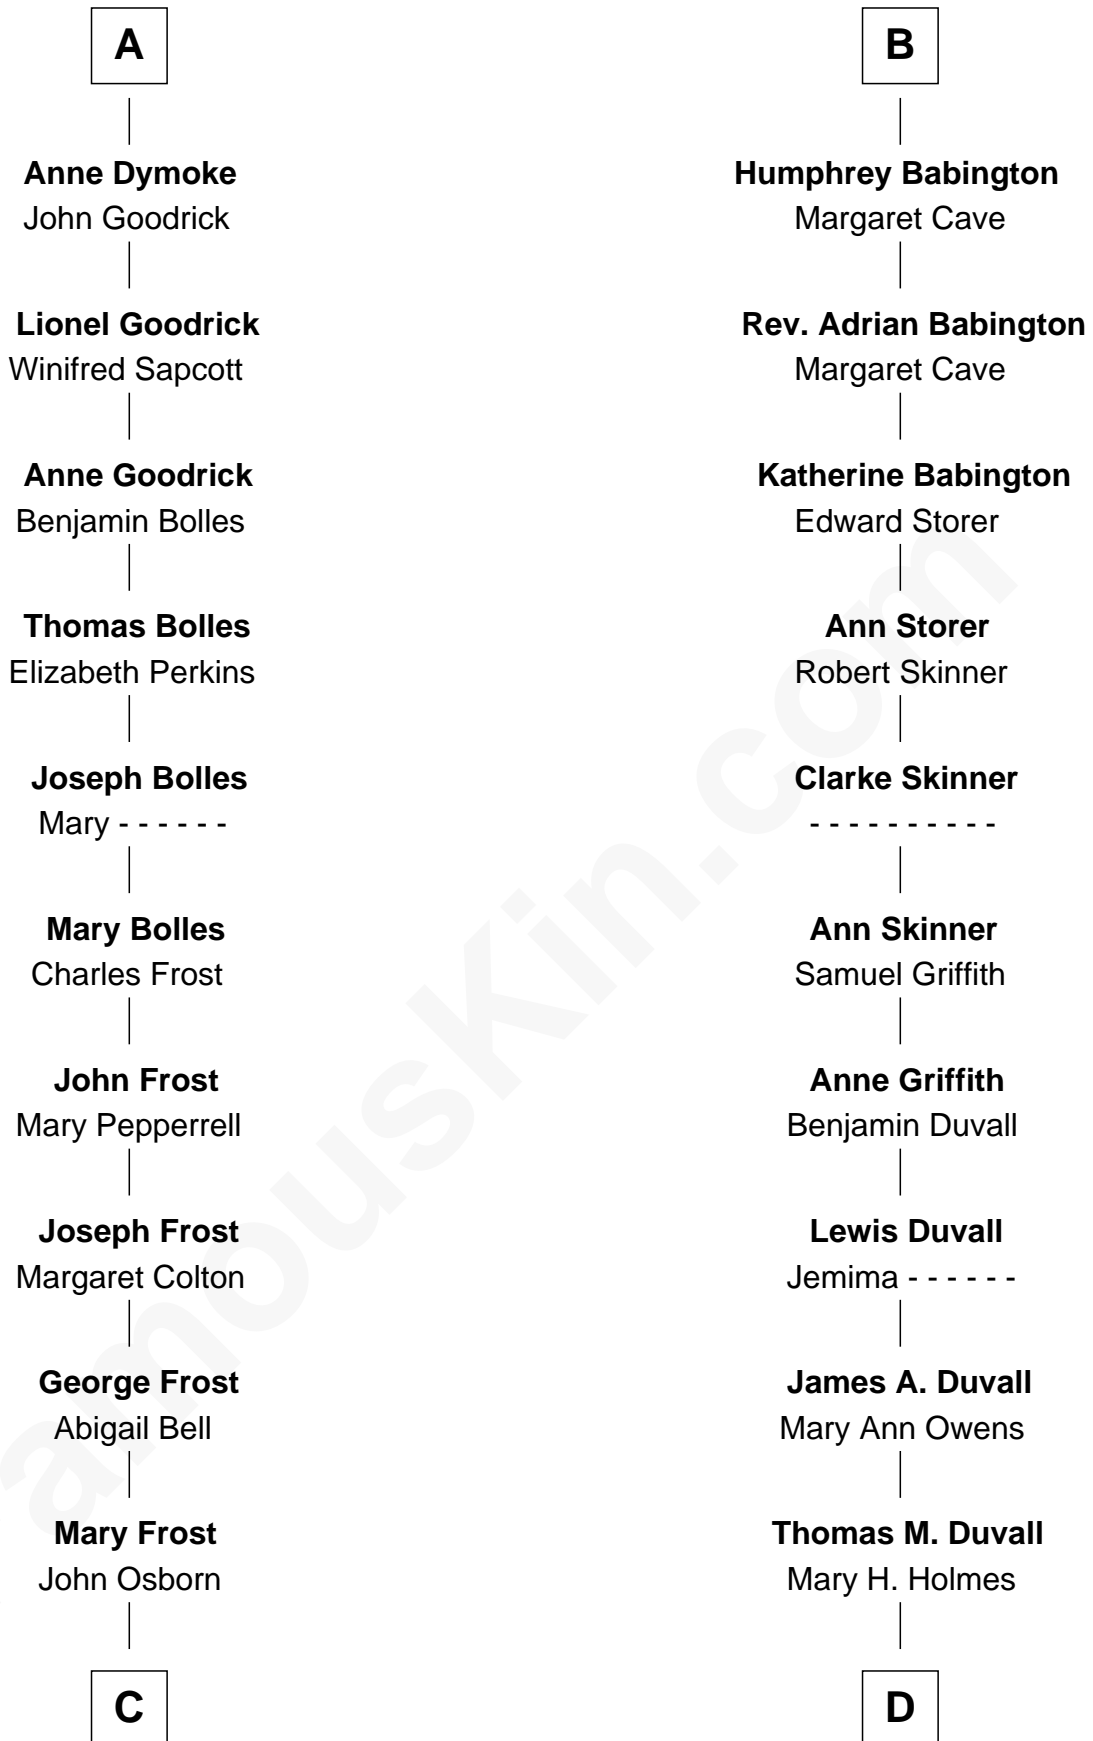

# FamousKin.com Relationship Chart of

**Lucille Ball**

*TV Actress - "I Love Lucy"*

21st cousin of

**John Dye**

*TV and Movie Actor - "Touched by an Angel"*

**Sir Maurice de Berkeley**

Eve la Zouche

**C**

**Sally Bennet Osborn**

Newman Durrell

**George Osborn Durrell**

Anne Jane Jewell

**Nellie Rebecca Durrell**

Jasper Clinton Ball

**Henry Durrell Ball**

Desiree Evelyn Hunt

**Lucille Ball**

*TV Actress - "I Love Lucy"*

**D**

**Felix M. Duvall**

Margaret E. Molloy

**Robert Louis Duvall**

Edith Clara Tippet