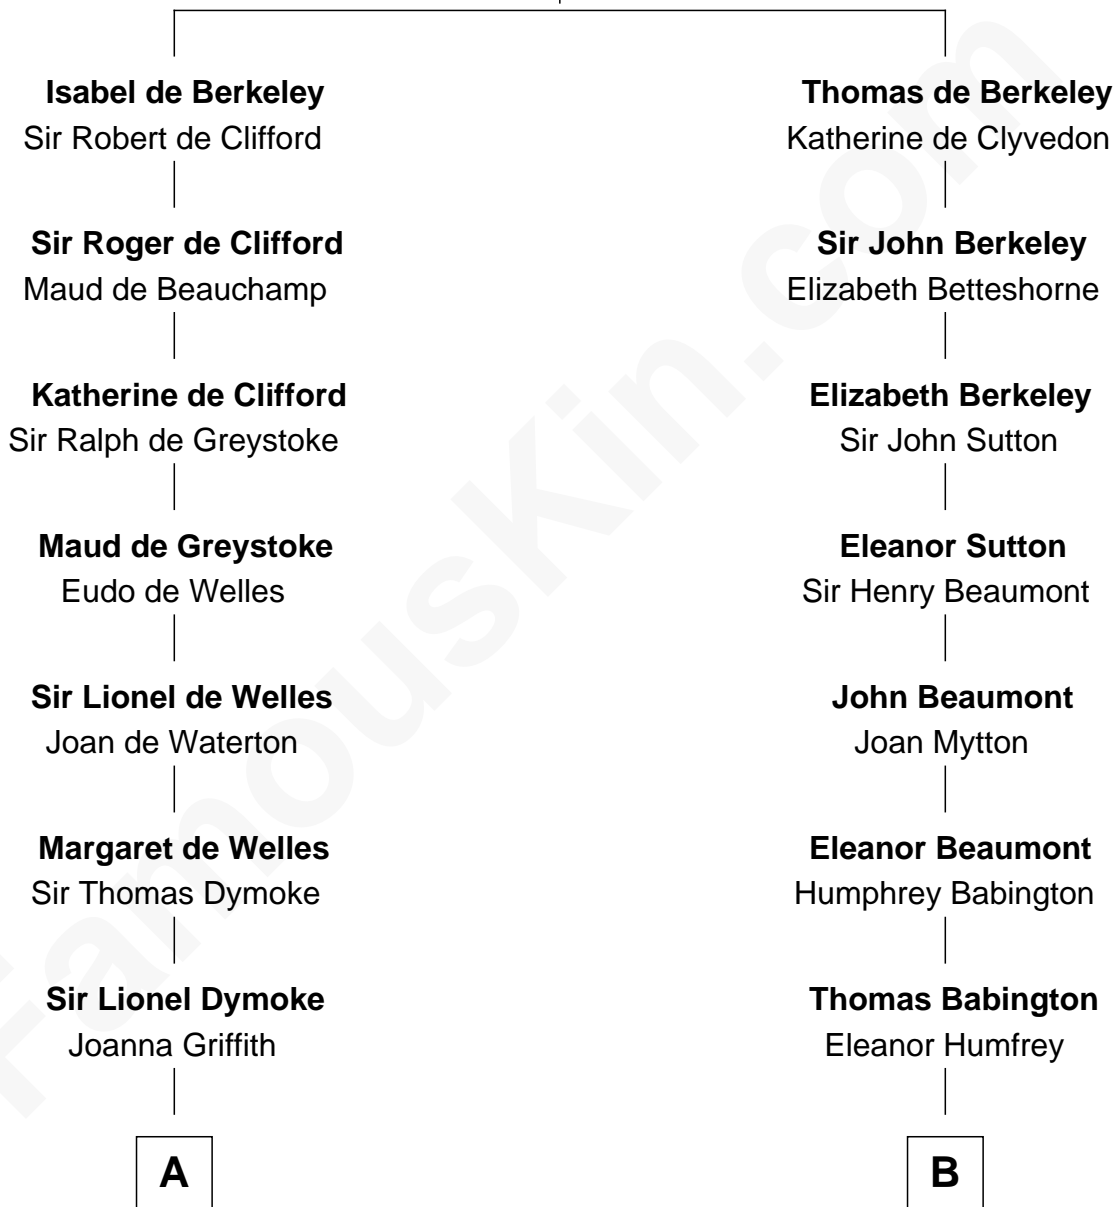

# FamousKin.com Relationship Chart of

**Lucille Ball**

*TV Actress - "I Love Lucy"*

21st cousin of

**John Dye**

*TV and Movie Actor - "Touched by an Angel"*

**Sir Maurice de Berkeley**

Eve la Zouche

**C**

**Sally Bennet Osborn**

Newman Durrell

**George Osborn Durrell**

Anne Jane Jewell

**Nellie Rebecca Durrell**

Jasper Clinton Ball

**Henry Durrell Ball**

Desiree Evelyn Hunt

**Lucille Ball**

*TV Actress - "I Love Lucy"*

**D**

**Felix M. Duvall**

Margaret E. Molloy

**Robert Louis Duvall**

Edith Clara Tippet