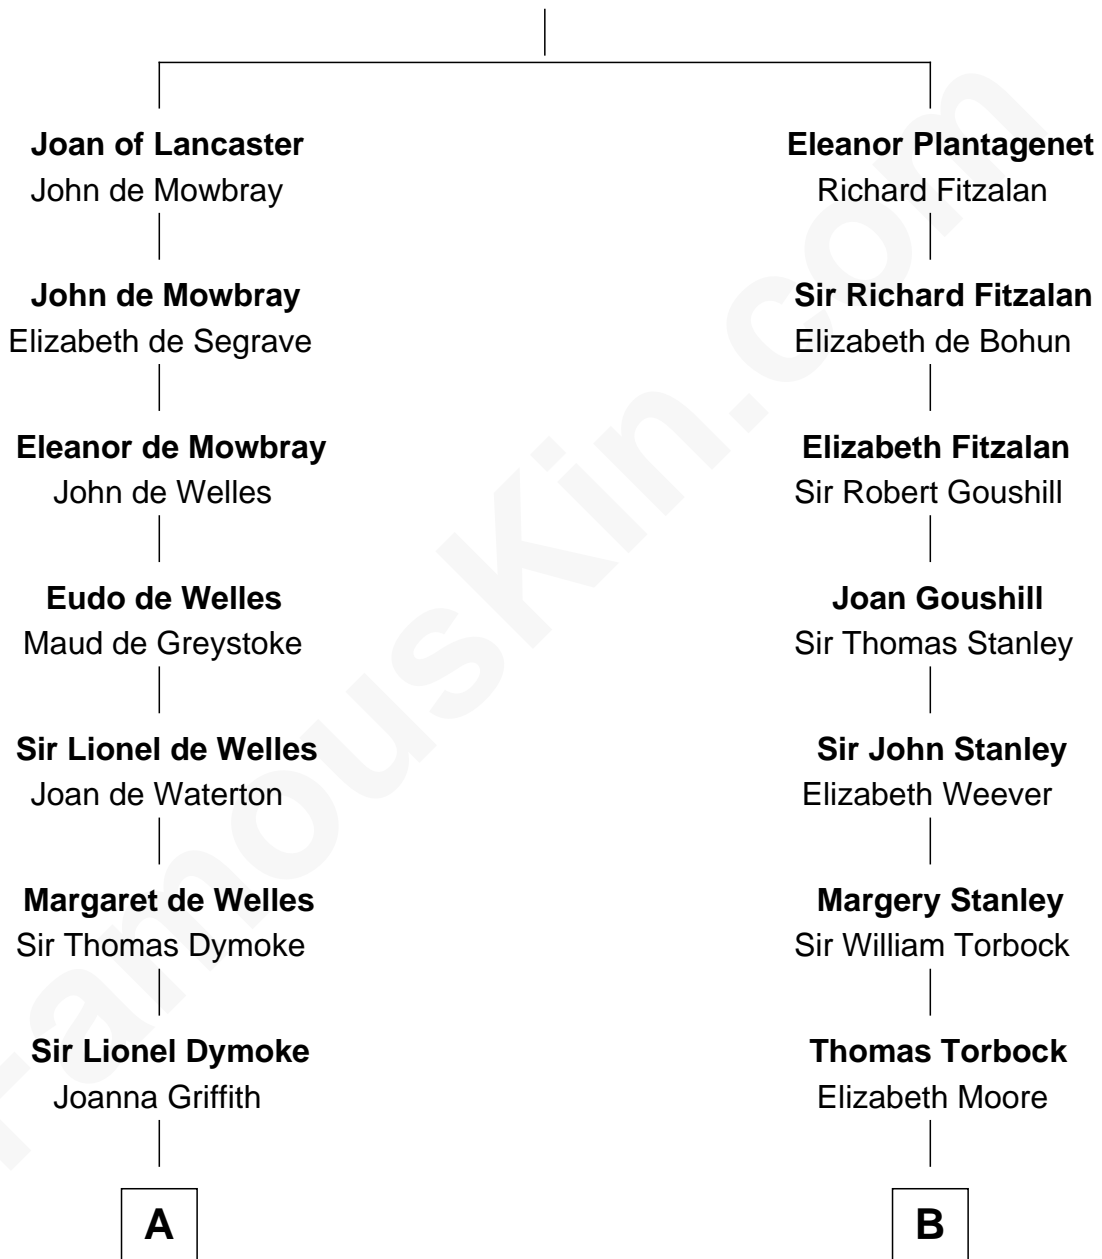

FamousKin.com

Relationship Chart of

Lucille Ball

TV Actress - "I Love Lucy"

18th cousin 3 times removed of

Juliette Gordon Low
 Founder of the Girl Scouts

Henry Plantagenet
 Maud de Chaworth

C

Sally Bennet Osborn

Newman Durrell

George Osborn Durrell

Anne Jane Jewell

Nellie Rebecca Durrell

Jasper Clinton Ball

Henry Durrell Ball

Desiree Evelyn Hunt