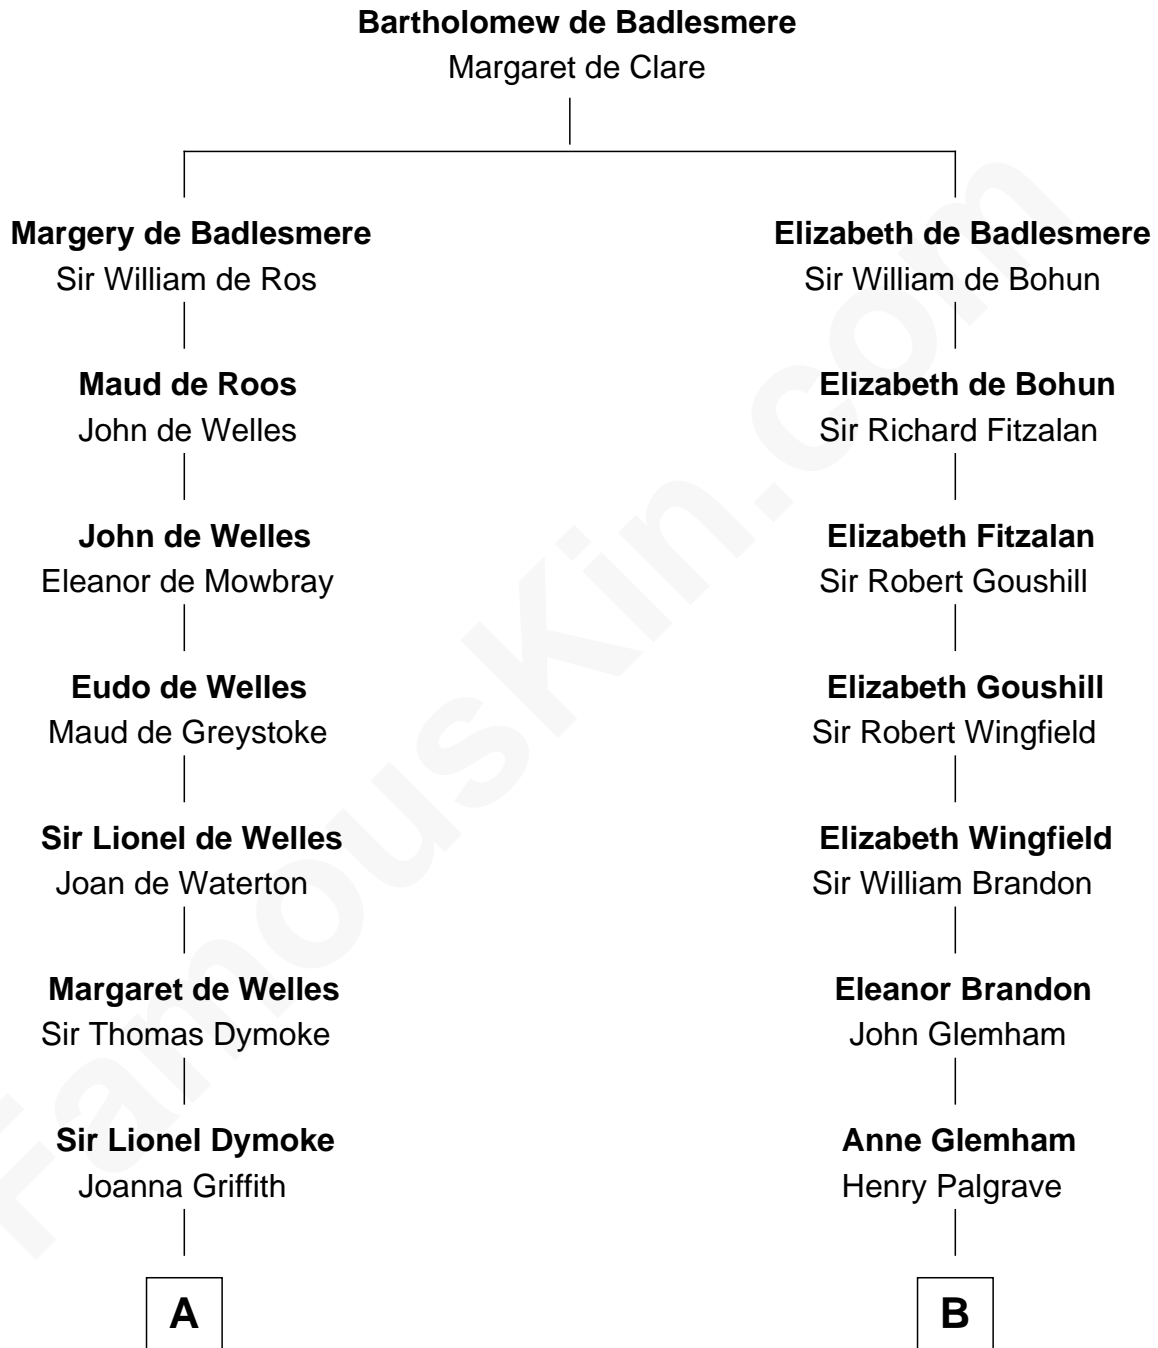

FamousKin.com

Relationship Chart of

Lucille Ball

TV Actress - "I Love Lucy"

13th cousin 8 times removed of

Roger Sherman

Signer of the Declaration of Independence

C

—
Sally Bennet Osborn

Newman Durrell

—
George Osborn Durrell

Anne Jane Jewell

—
Nellie Rebecca Durrell

Jasper Clinton Ball

—
Henry Durrell Ball

Desiree Evelyn Hunt

—
Lucille Ball

TV Actress - "I Love Lucy"

FamousKin.com