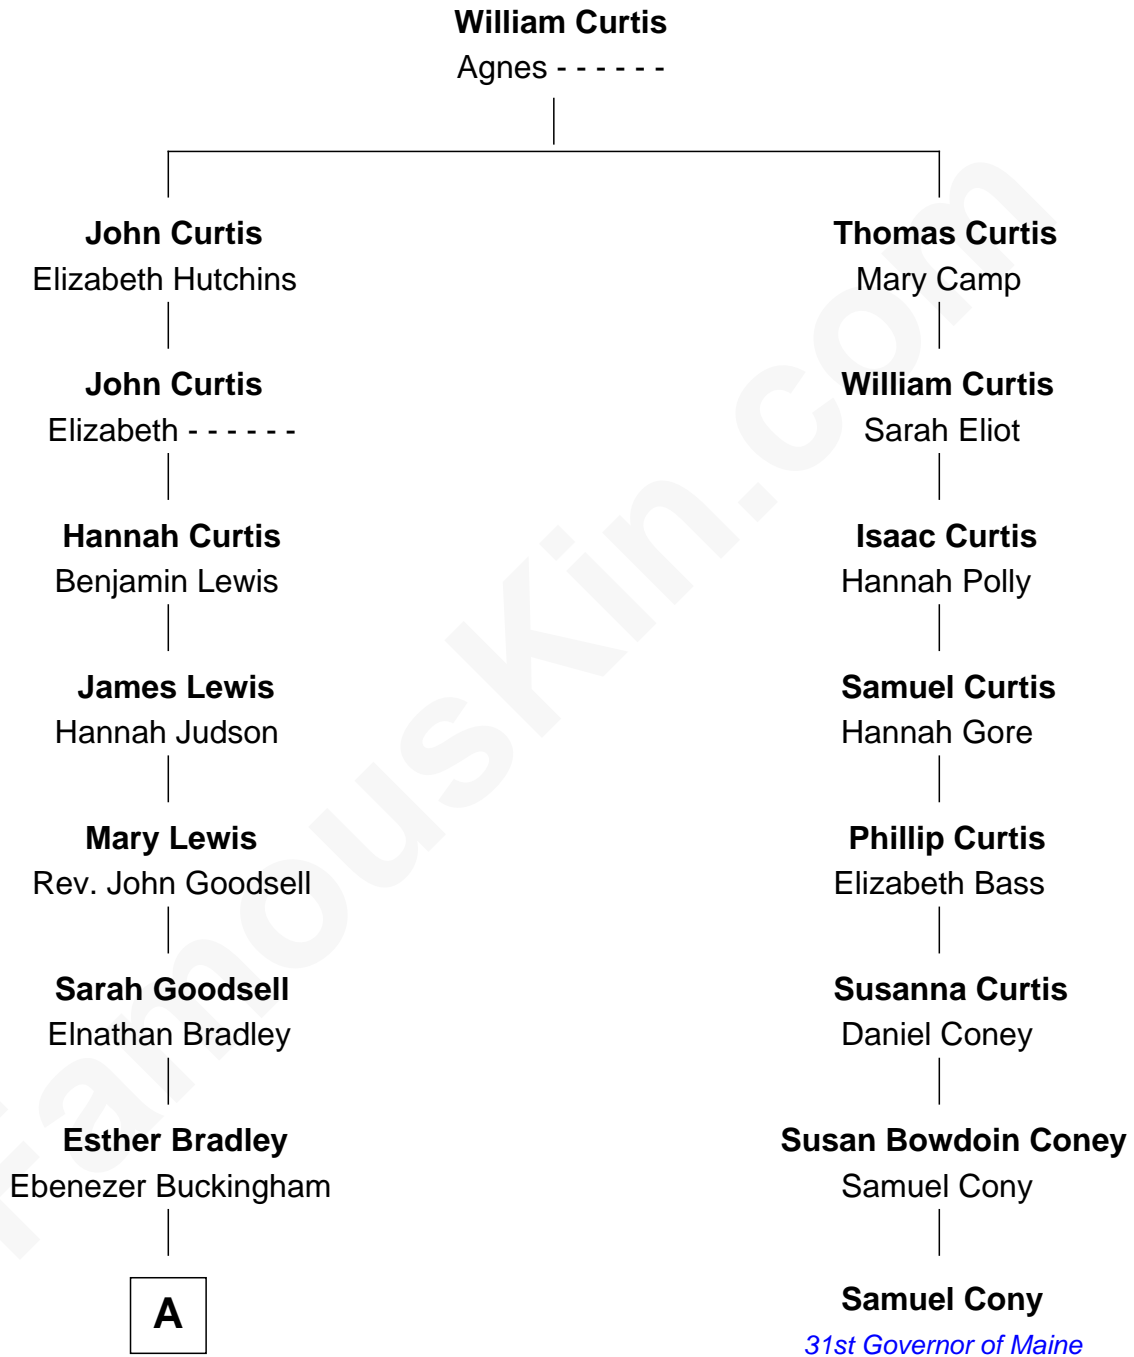

FamousKin.com Relationship Chart of Lucille Ball

TV Actress - "I Love Lucy"

7th cousin 5 times removed of

Samuel Cony

31st Governor of Maine

A

—
Sarah Buckingham

Benjamin Sprague

—
James B. Sprague

Angeline S. Greene

—
Helen Sabina Sprague

William C Orcutt

—
Flora Belle Orcutt

Frederick Charles Hunt

—
Desiree Evelyn Hunt

Henry Durrell Ball

—
Lucille Ball

TV Actress - "I Love Lucy"