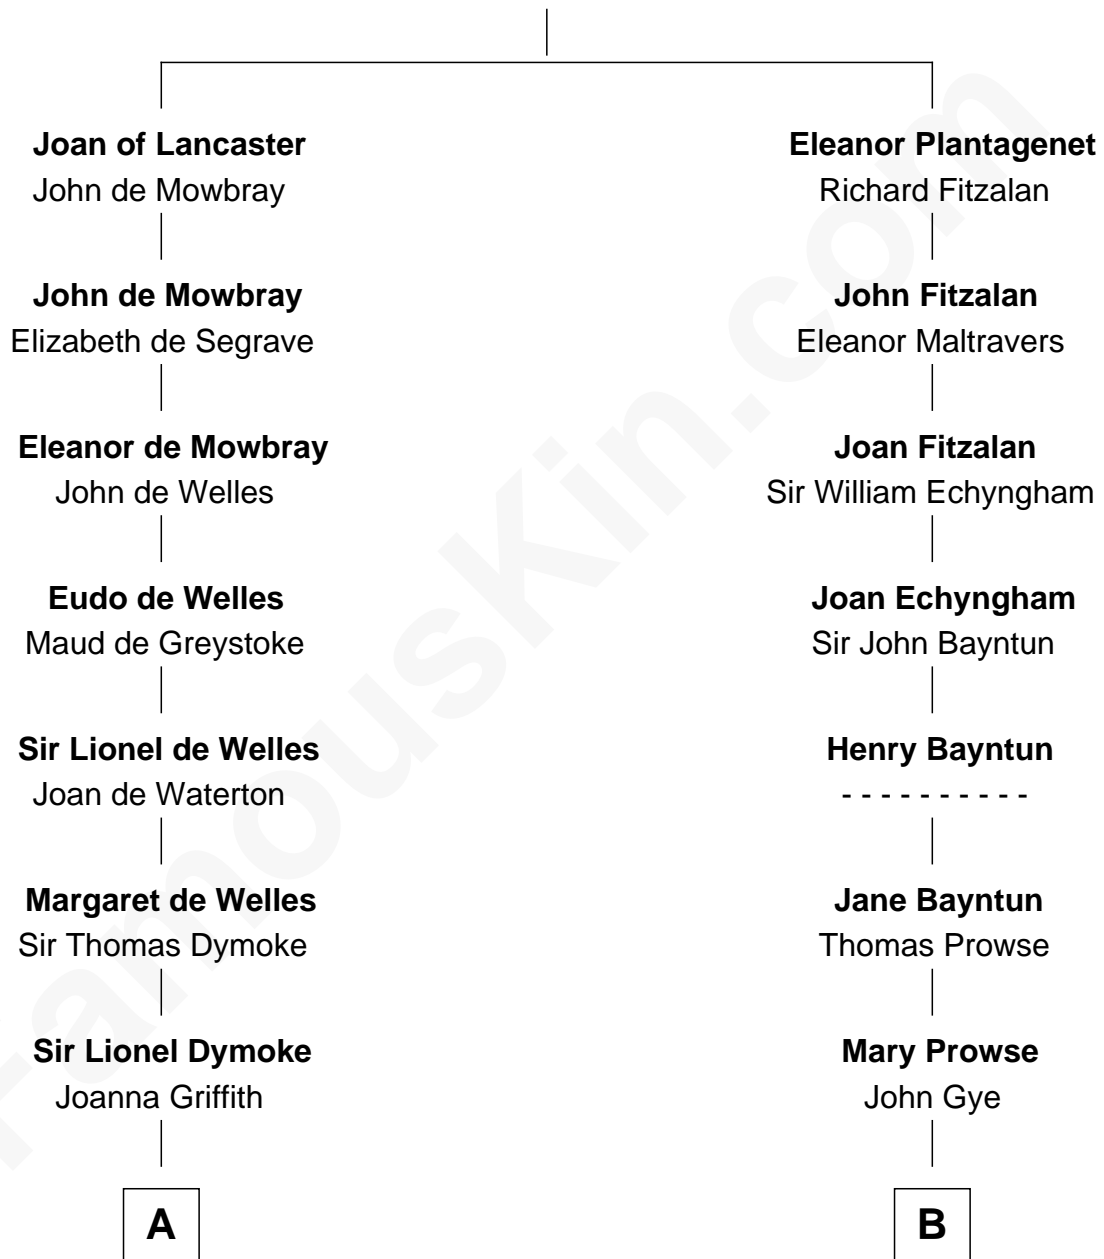

FamousKin.com

Relationship Chart of

Lucille Ball

TV Actress - "I Love Lucy"

15th cousin 6 times removed of

Samuel Cony

31st Governor of Maine

Henry Plantagenet
Maud de Chaworth

C

—
Sally Bennet Osborn

Newman Durrell

—
George Osborn Durrell

Anne Jane Jewell

—
Nellie Rebecca Durrell

Jasper Clinton Ball

—
Henry Durrell Ball

Desiree Evelyn Hunt

—
Lucille Ball

TV Actress - "I Love Lucy"

FamousKin.com