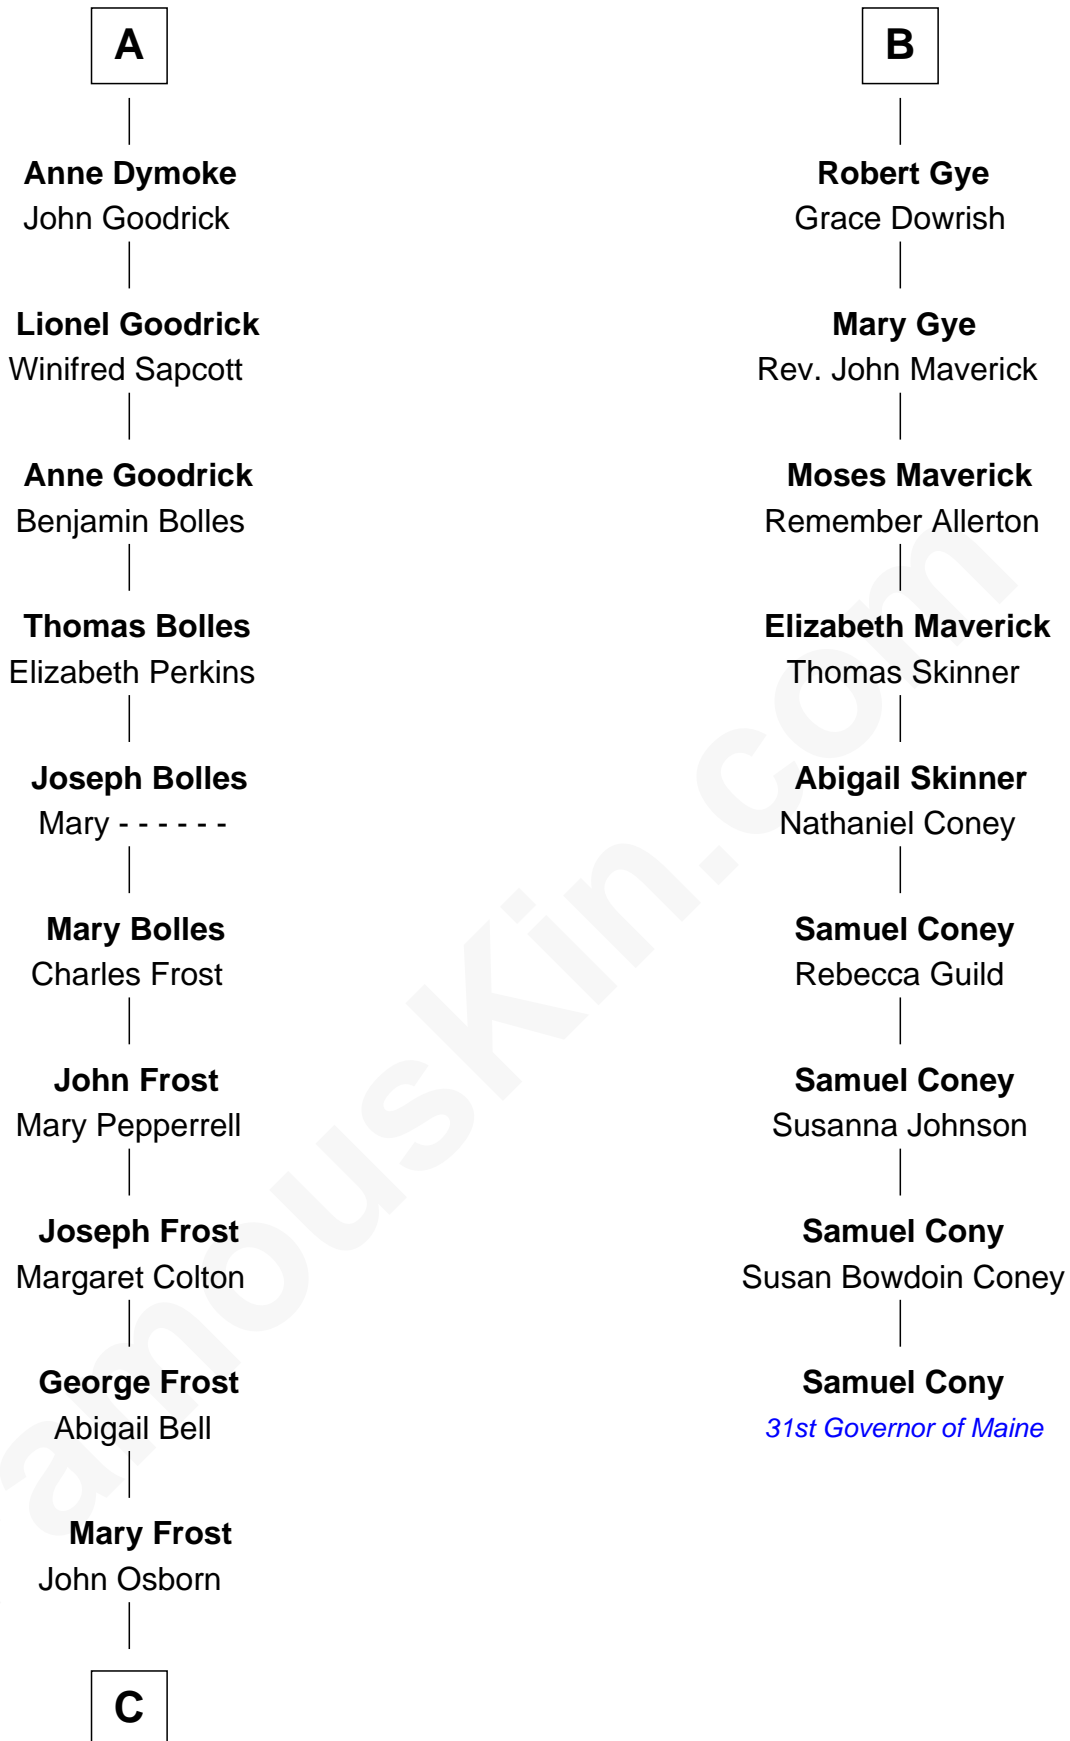

FamousKin.com

Relationship Chart of

Lucille Ball

TV Actress - "I Love Lucy"

15th cousin 6 times removed of

Samuel Cony

31st Governor of Maine

Henry Plantagenet
Maud de Chaworth

C

—
Sally Bennet Osborn

Newman Durrell

—
George Osborn Durrell

Anne Jane Jewell

—
Nellie Rebecca Durrell

Jasper Clinton Ball

—
Henry Durrell Ball

Desiree Evelyn Hunt

—
Lucille Ball

TV Actress - "I Love Lucy"

FamousKin.com