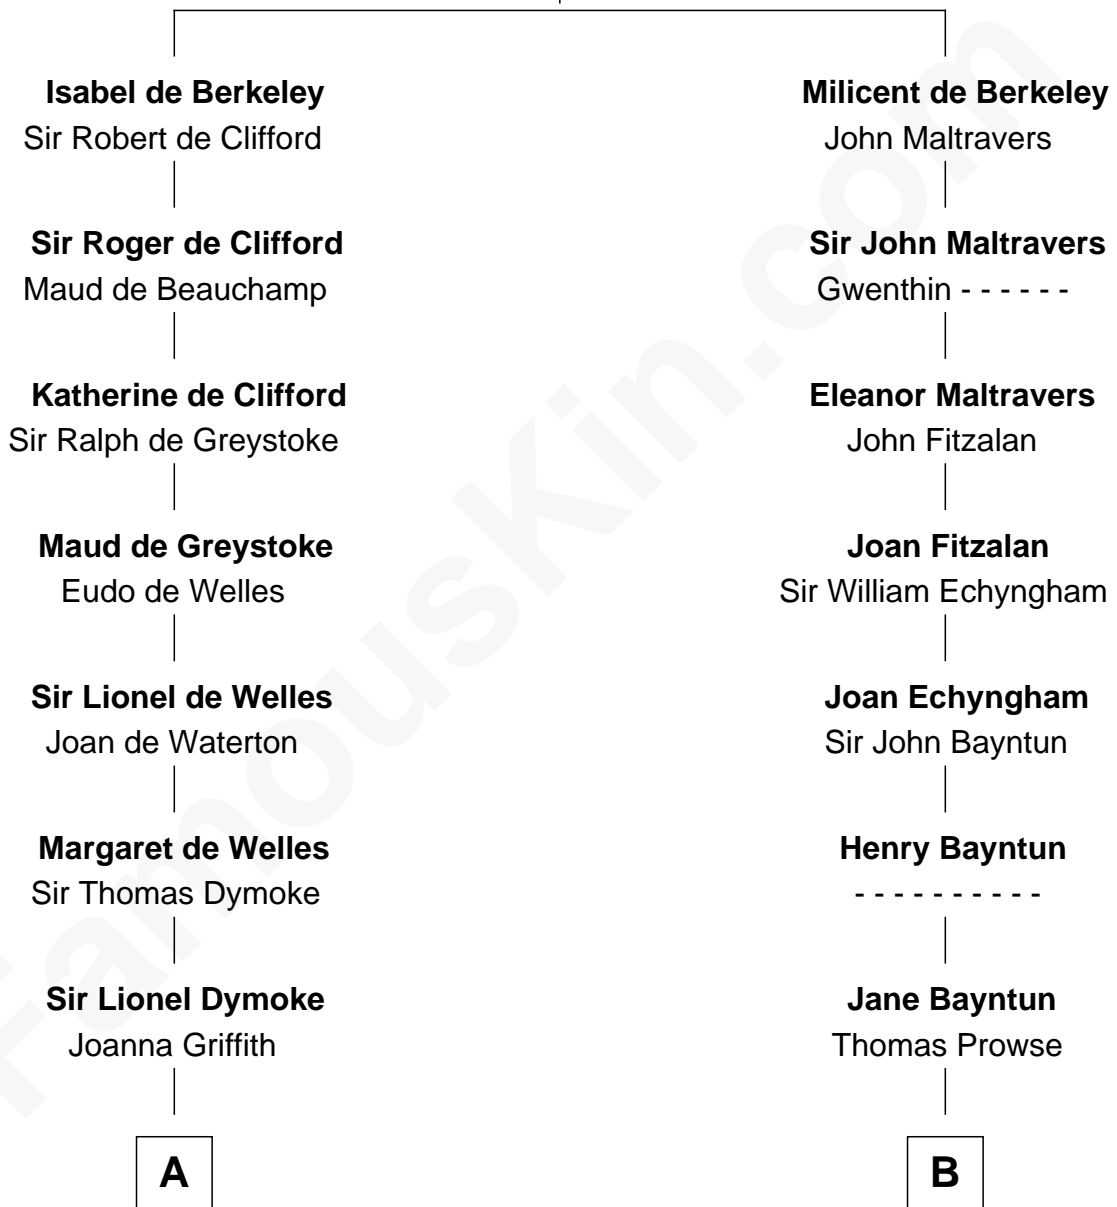

## Relationship Chart of

### Lucille Ball

TV Actress - "I Love Lucy"

16th cousin 5 times removed of

### Samuel Cony

31st Governor of Maine

**Sir Maurice de Berkeley**

Eve la Zouche

**C**

—  
**Sally Bennet Osborn**

Newman Durrell

—  
**George Osborn Durrell**

Anne Jane Jewell

—  
**Nellie Rebecca Durrell**

Jasper Clinton Ball

—  
**Henry Durrell Ball**

Desiree Evelyn Hunt

—  
**Lucille Ball**

*TV Actress - "I Love Lucy"*

FamousKin.com