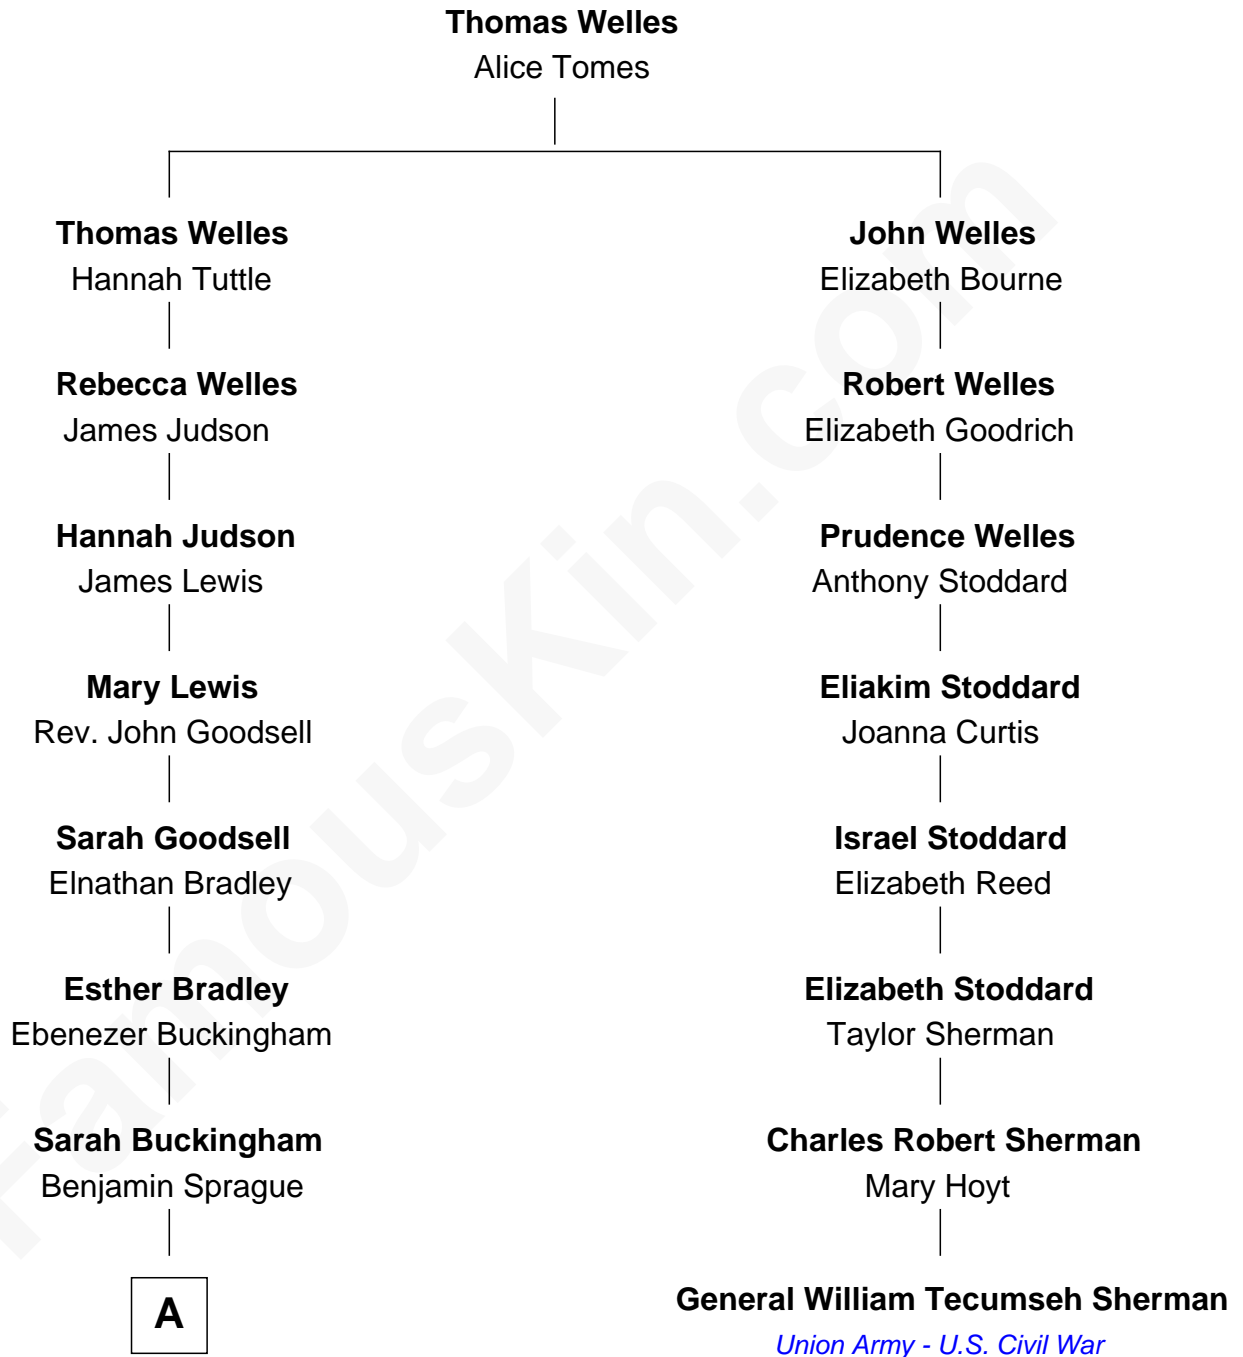

FamousKin.com

Relationship Chart of

Lucille Ball

TV Actress - "I Love Lucy"

7th cousin 4 times removed of

General William Tecumseh Sherman

Union Army - U.S. Civil War

A

James B. Sprague

Angeline S. Greene

Helen Sabina Sprague

William C Orcutt

Flora Belle Orcutt

Frederick Charles Hunt

Desiree Evelyn Hunt

Henry Durrell Ball

Lucille Ball

TV Actress - "I Love Lucy"