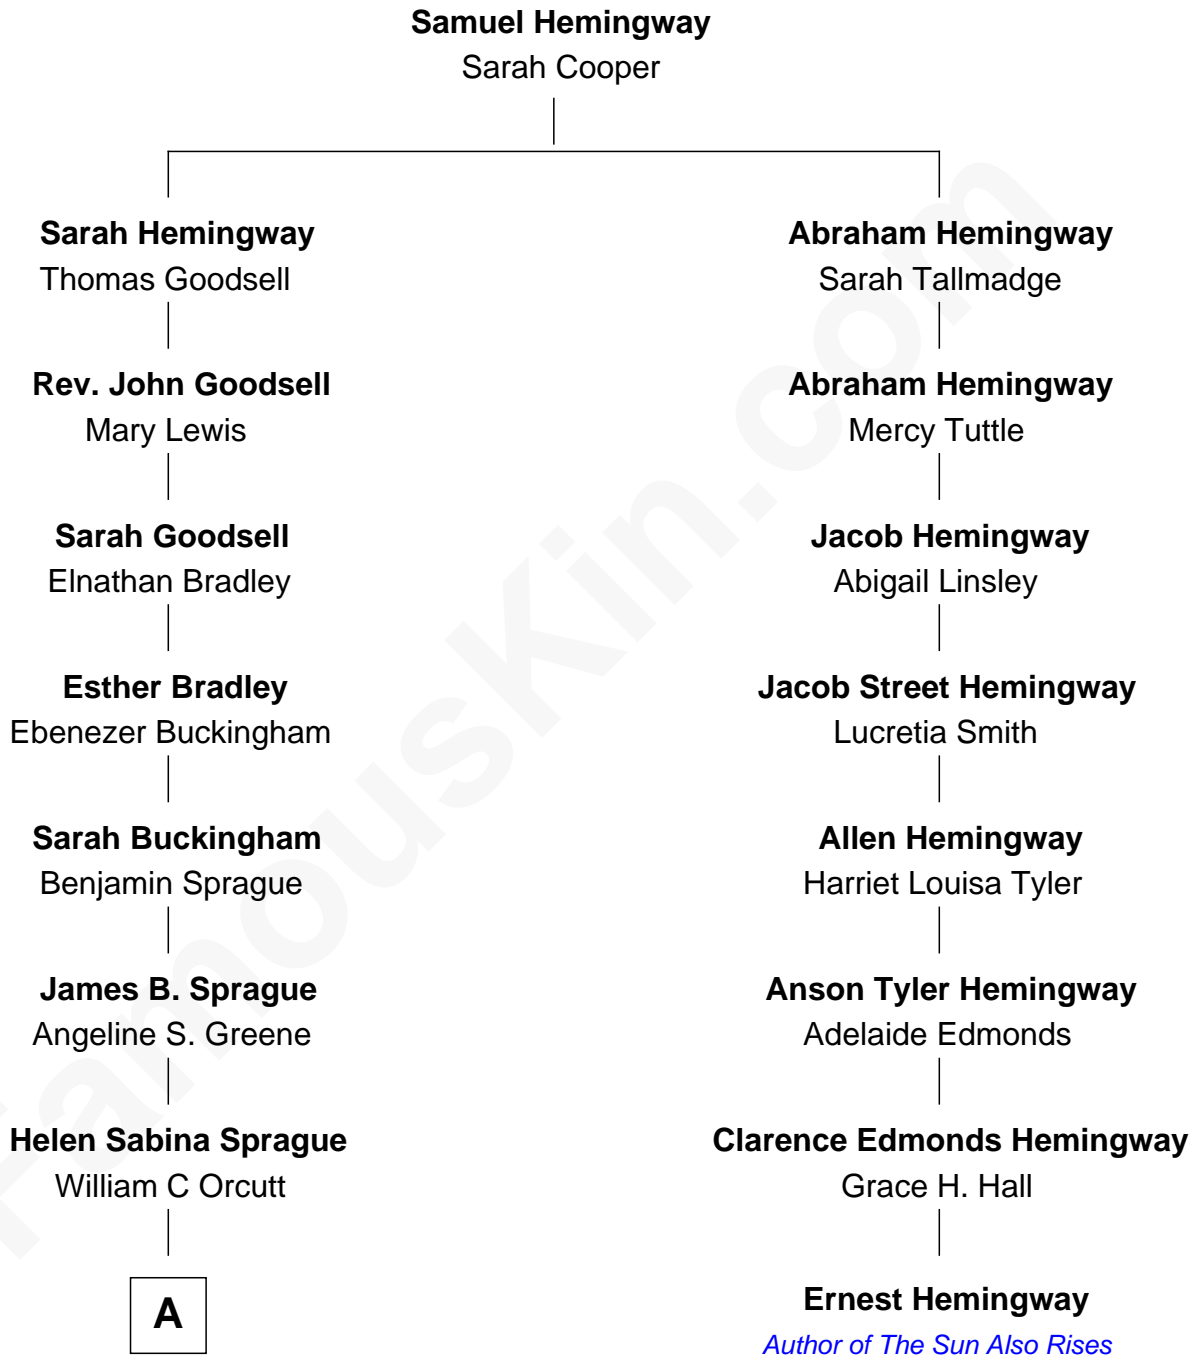

FamousKin.com

Relationship Chart of

Lucille Ball

TV Actress - "I Love Lucy"

7th cousin 2 times removed of

Ernest Hemingway

Author of *The Sun Also Rises*

A

—
Flora Belle Orcutt
Frederick Charles Hunt

—
Desiree Evelyn Hunt
Henry Durrell Ball

—
Lucille Ball
TV Actress - "I Love Lucy"

FamousKin.com