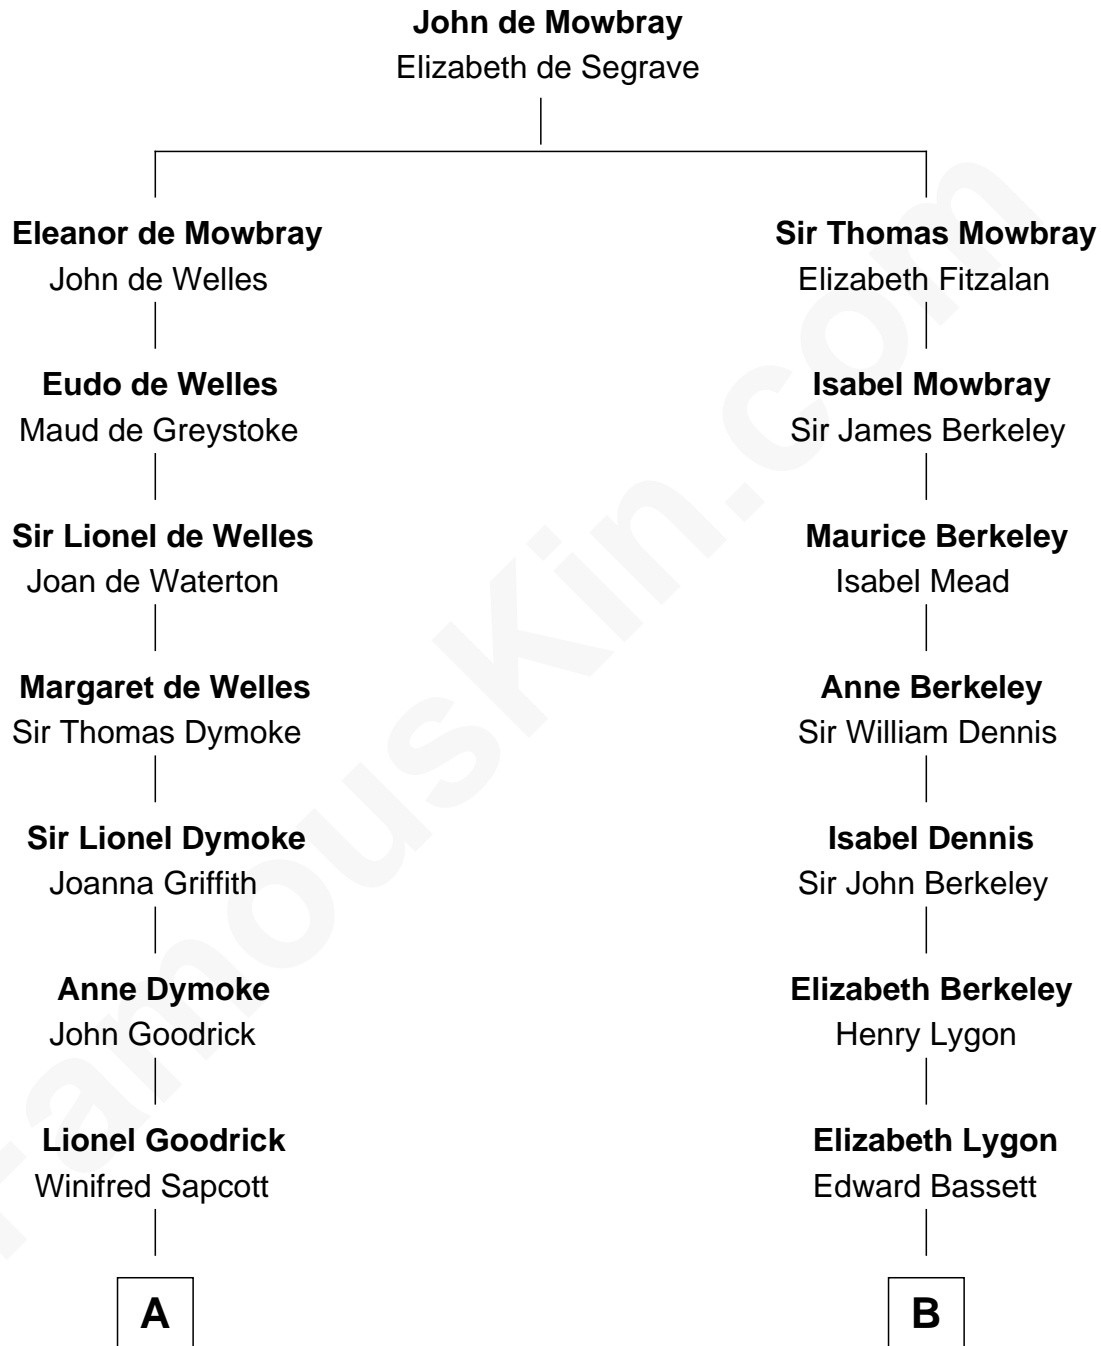

FamousKin.com

Relationship Chart of

Lucille Ball

TV Actress - "I Love Lucy"

16th cousin 3 times removed of

General Douglas MacArthur

U.S. Army - World War II

C

—
Nellie Rebecca Durrell

Jasper Clinton Ball

—
Henry Durrell Ball

Desiree Evelyn Hunt

—
Lucille Ball

TV Actress - "I Love Lucy"

FamousKin.com