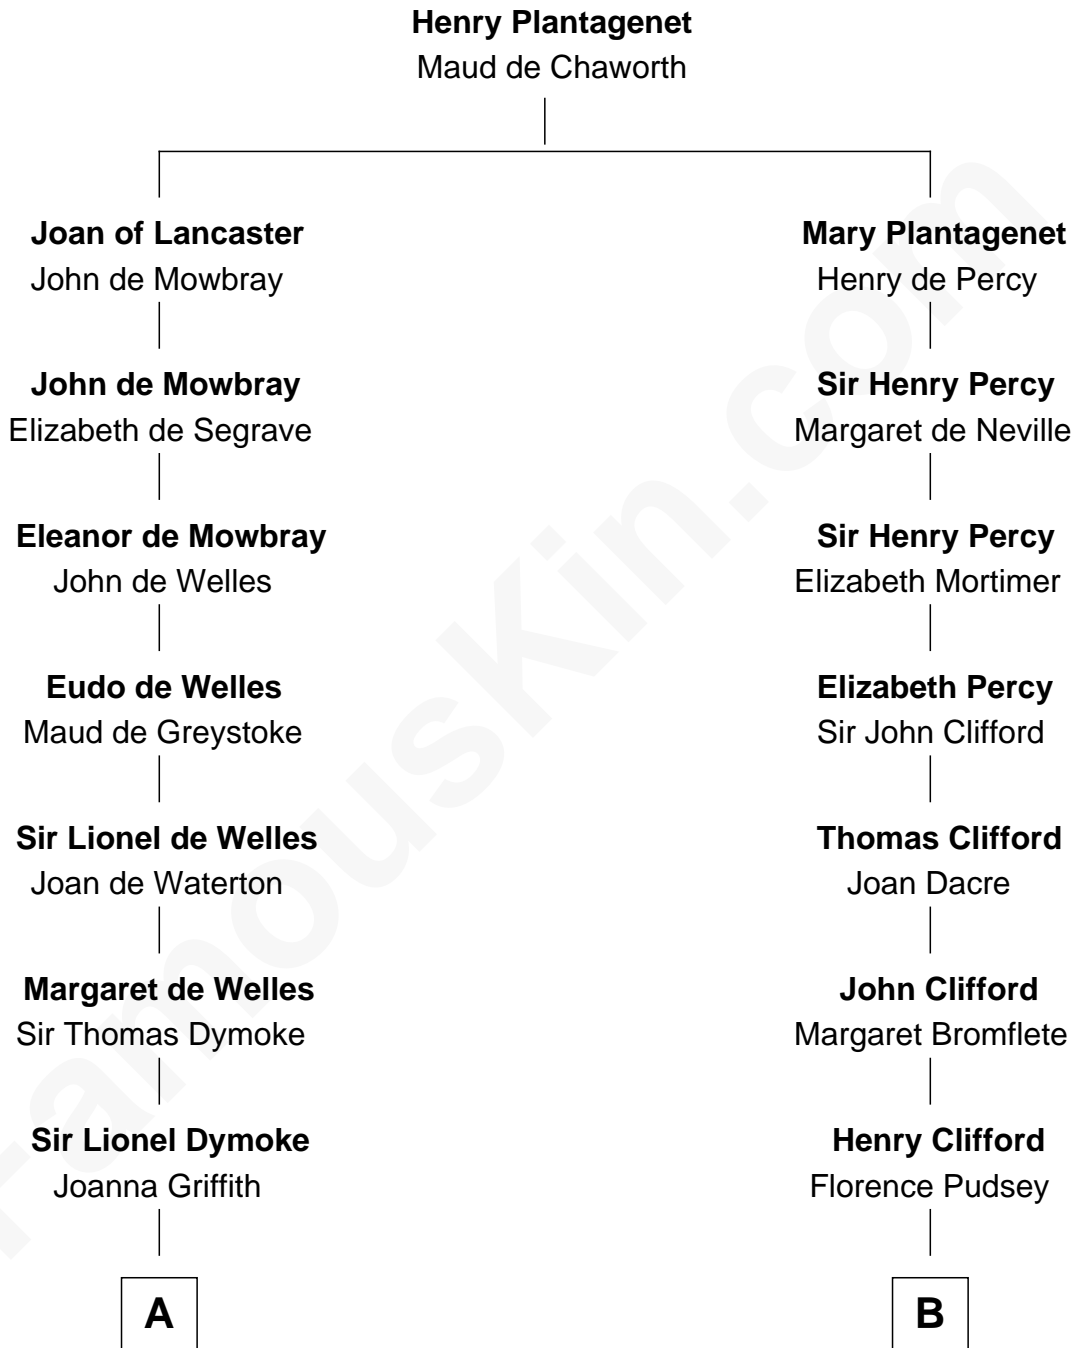

FamousKin.com

Relationship Chart of

Lucille Ball

TV Actress - "I Love Lucy"

16th cousin 5 times removed of

Fletcher Christian

Leader of the mutiny on the Bounty

THE "BOUNTY" AT OAHU