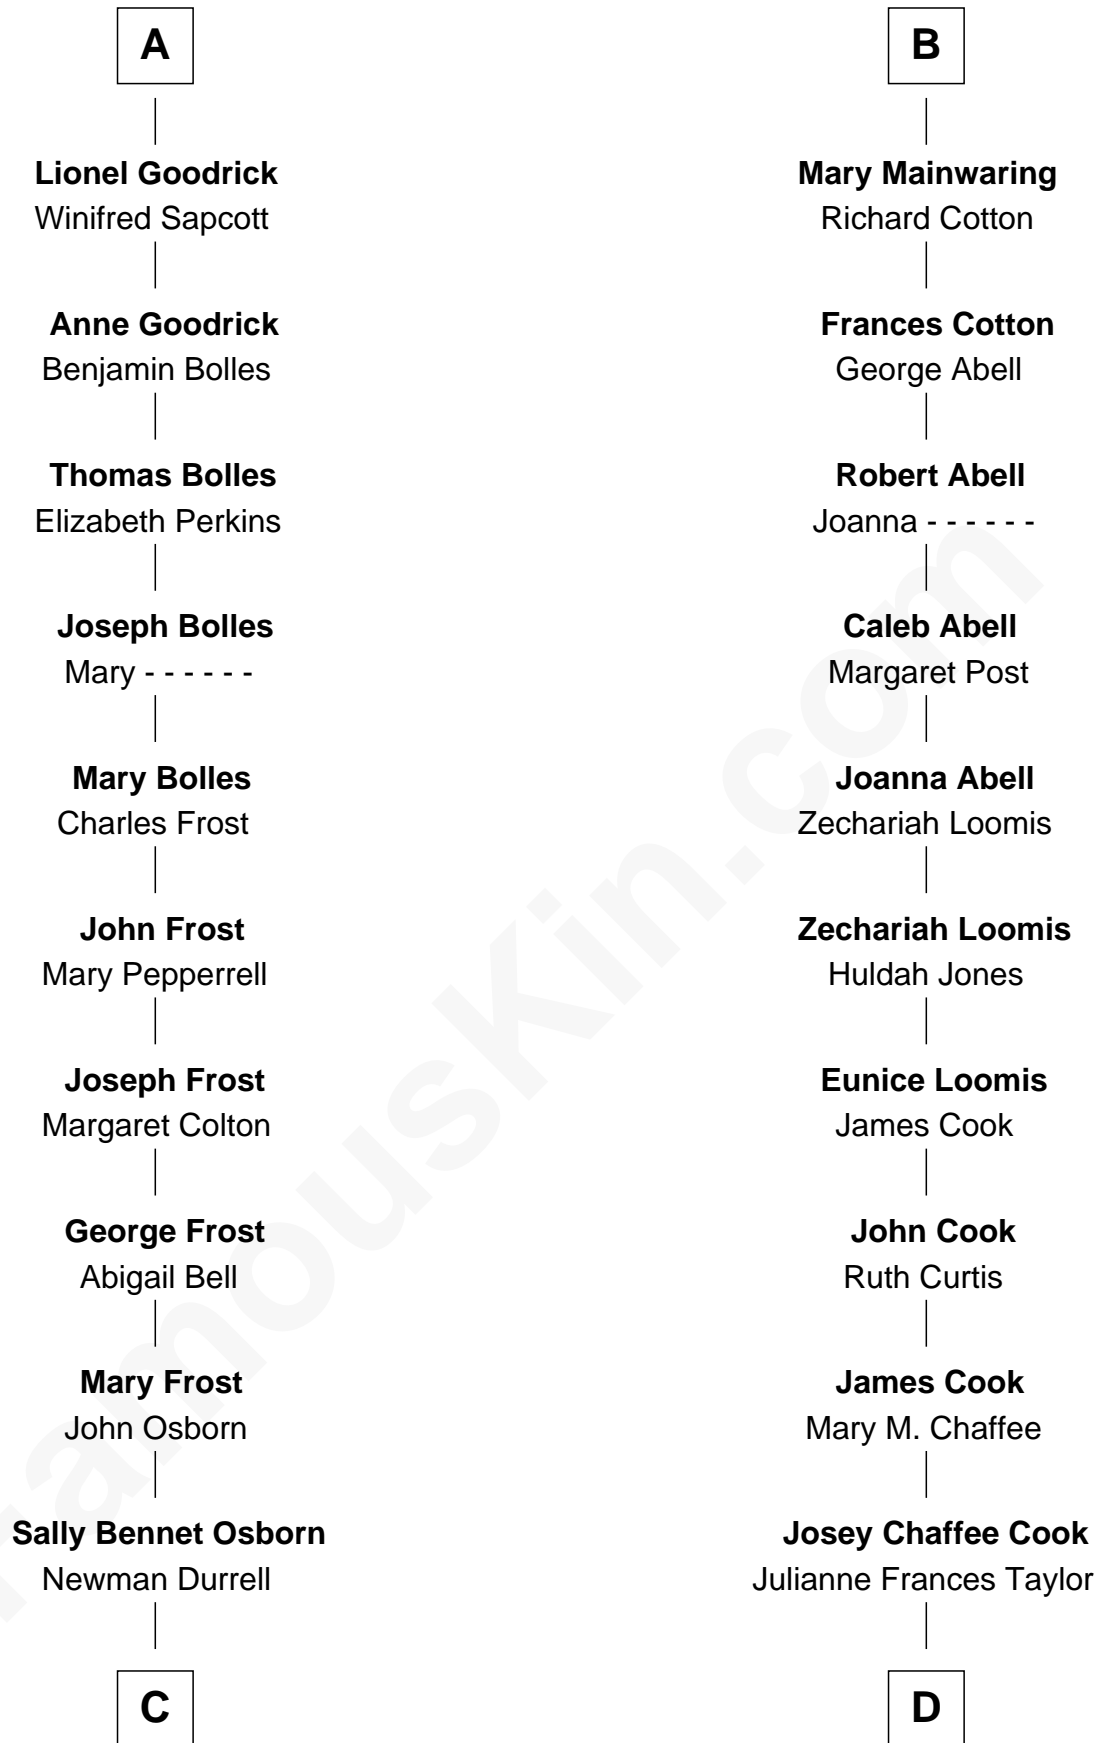

# FamousKin.com Relationship Chart of

**Lucille Ball**

*TV Actress - "I Love Lucy"*

20th cousin of

**Amber Stevens West**

*TV and Movie Actress*

**Sir Thomas de Beauchamp**

Katherine de Mortimer

**C**

**George Osborn Durrell**

Anne Jane Jewell

**Nellie Rebecca Durrell**

Jasper Clinton Ball

**Henry Durrell Ball**

Desiree Evelyn Hunt

**Lucille Ball**