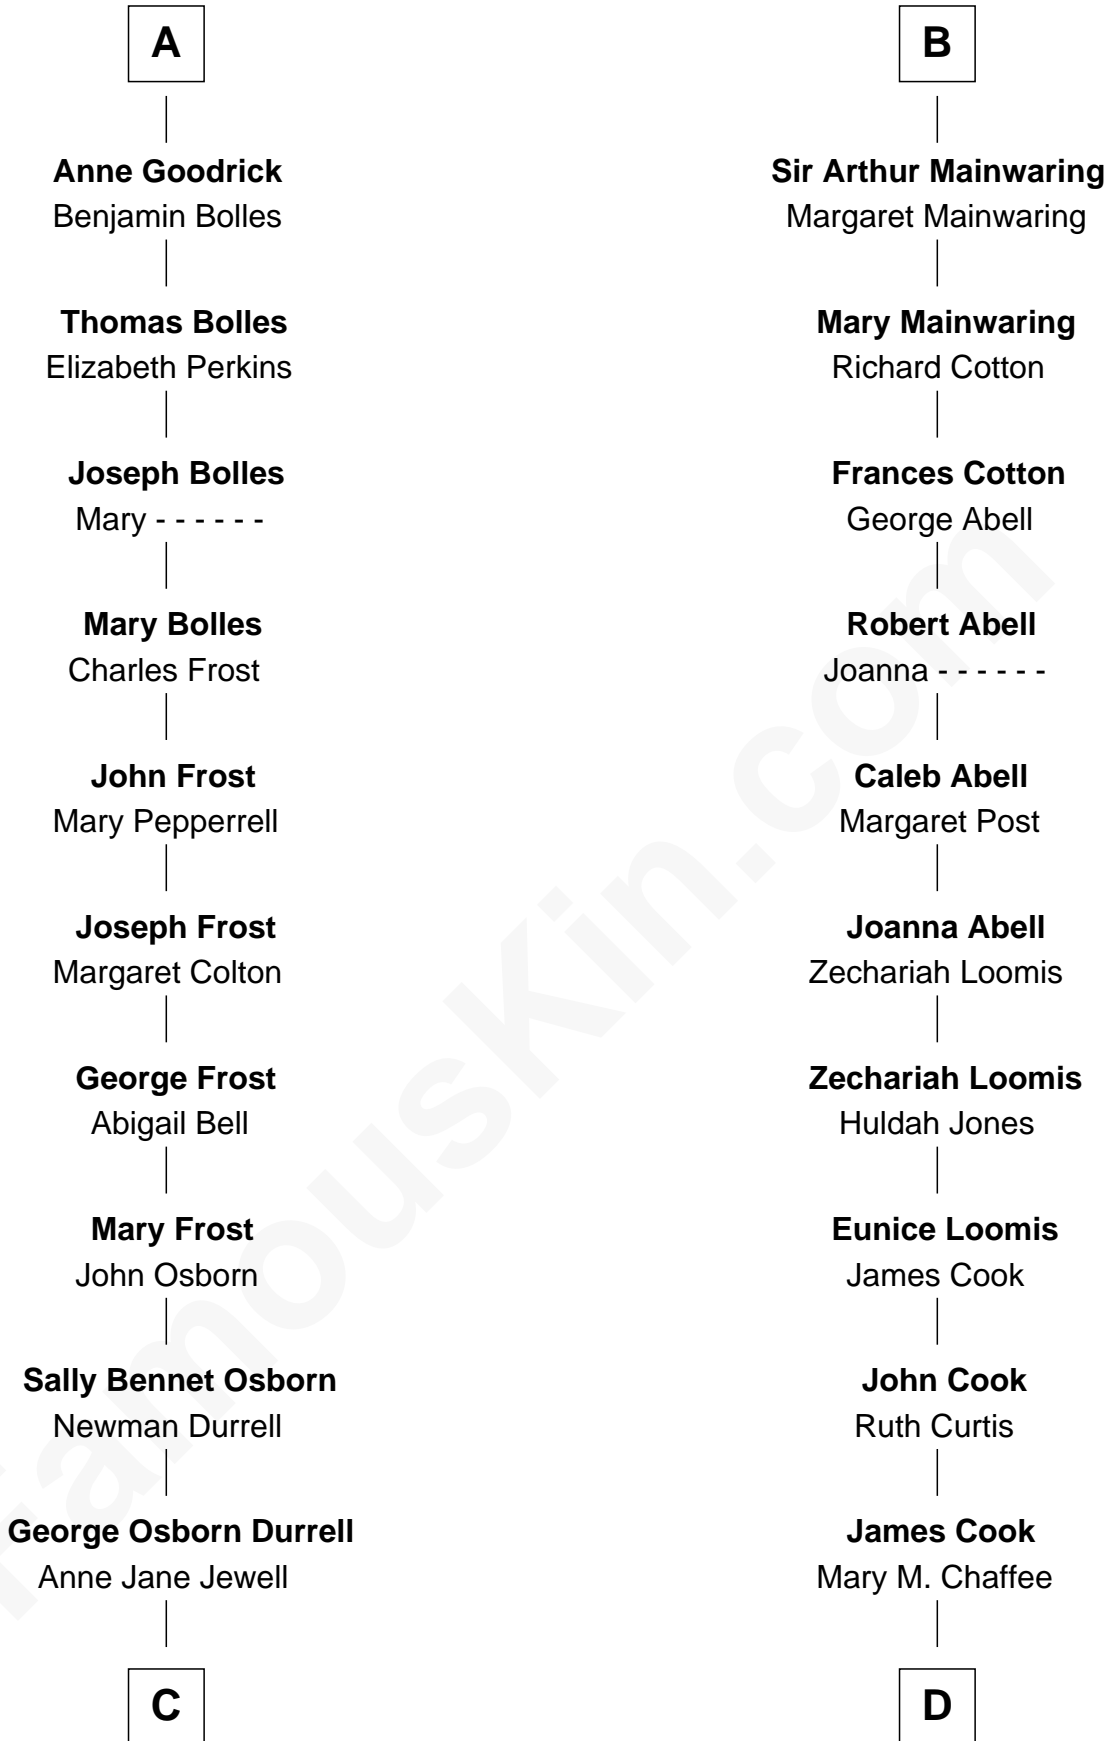

FamousKin.com

Relationship Chart of

Lucille Ball

TV Actress - "I Love Lucy"

19th cousin 2 times removed of

Amber Stevens West

TV and Movie Actress

C