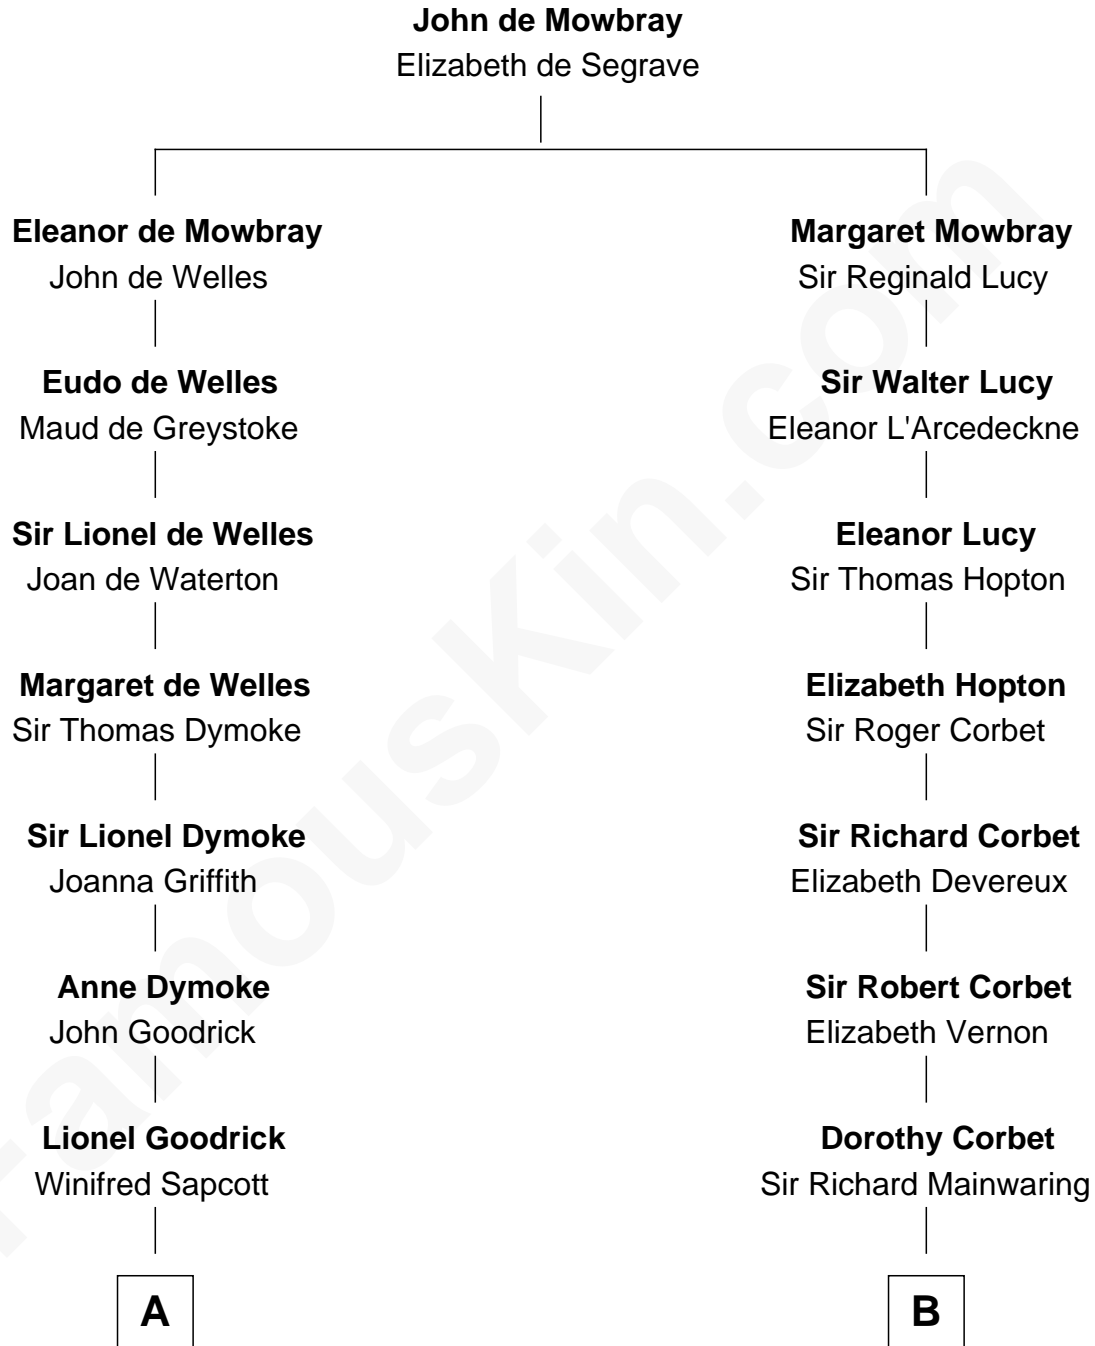

FamousKin.com

Relationship Chart of

Lucille Ball

TV Actress - "I Love Lucy"

19th cousin 2 times removed of

Amber Stevens West

TV and Movie Actress

C

Nellie Rebecca Durrell

Jasper Clinton Ball

Henry Durrell Ball

Desiree Evelyn Hunt

Lucille Ball

TV Actress - "I Love Lucy"

D

Josey Chaffee Cook