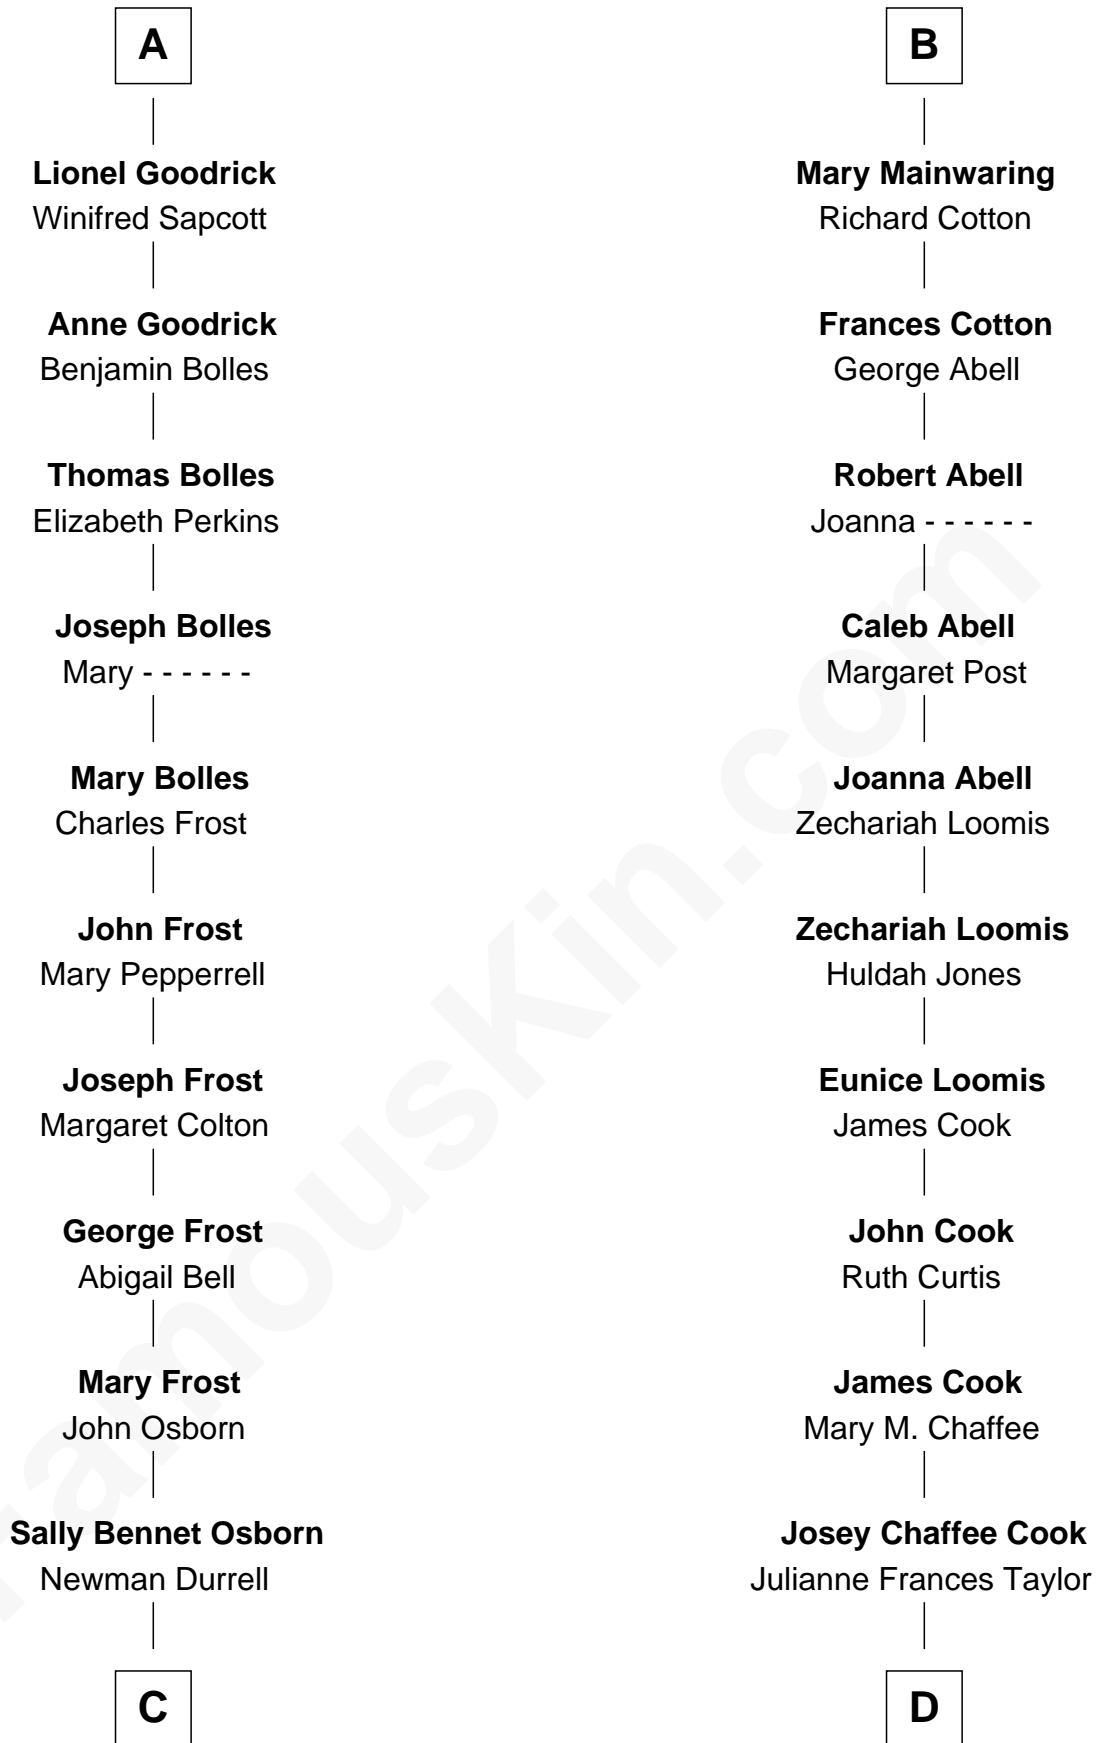

FamousKin.com

Relationship Chart of

Lucille Ball

TV Actress - "I Love Lucy"

19th cousin 1 time removed of

Shadoe Stevens

Radio Disc Jockey

Sir Thomas de Beauchamp

Katherine de Mortimer

C

George Osborn Durrell

Anne Jane Jewell

Nellie Rebecca Durrell

Jasper Clinton Ball

Henry Durrell Ball

Desiree Evelyn Hunt