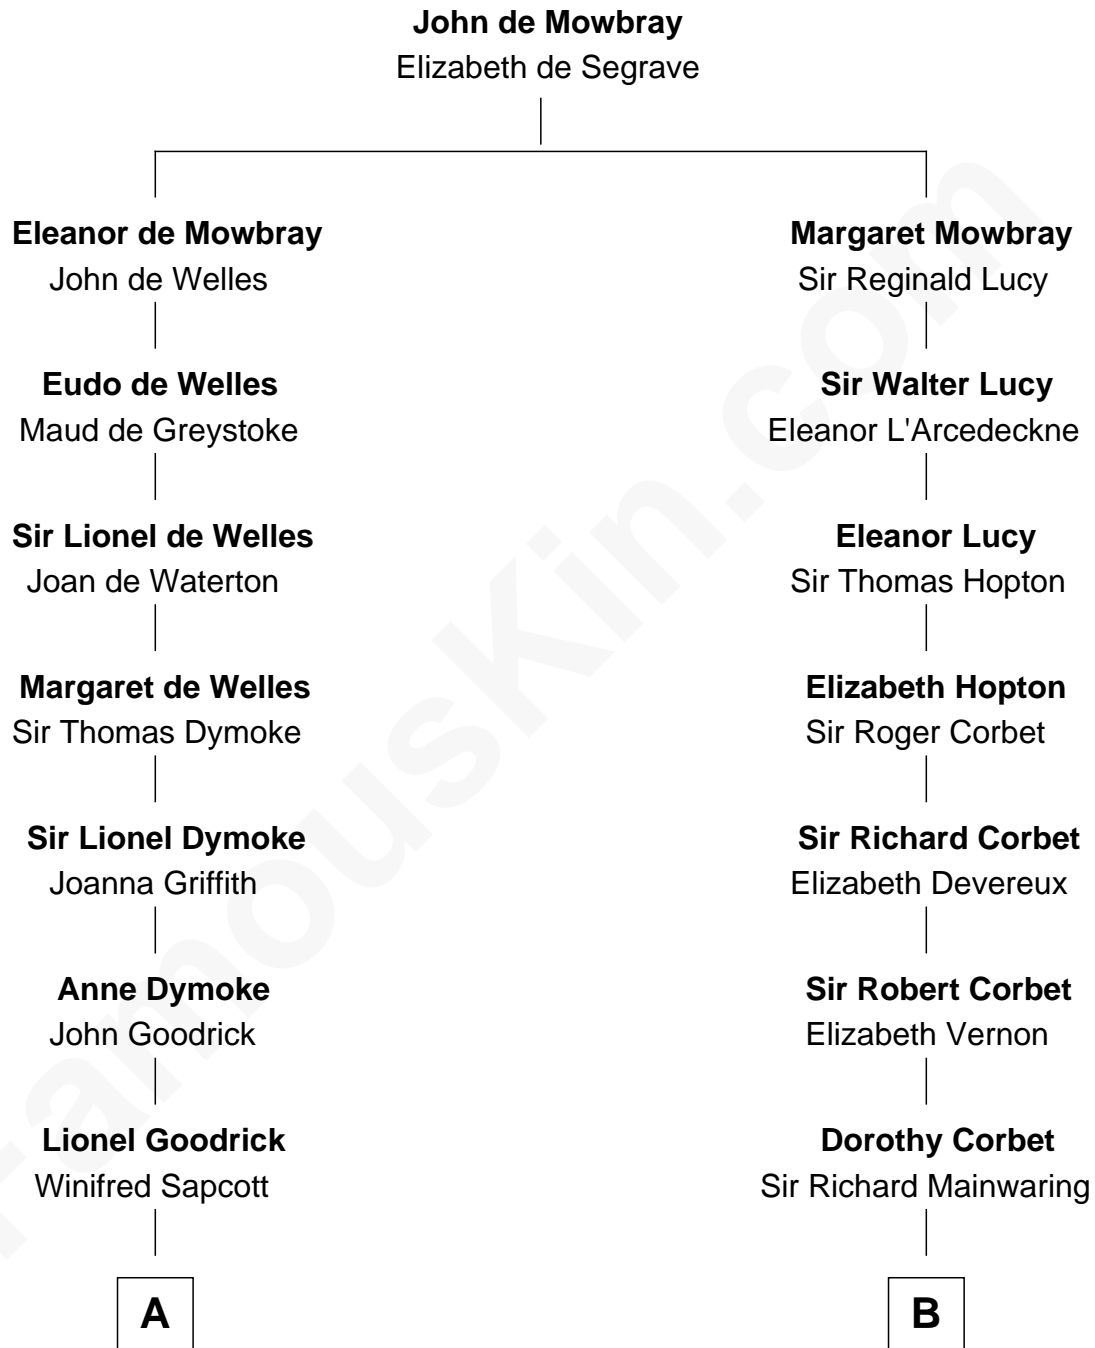

## Relationship Chart of

### Lucille Ball

TV Actress - "I Love Lucy"

19th cousin 1 time removed of

**Shadoe Stevens**

Radio Disc Jockey

**C**

**Nellie Rebecca Durrell**

Jasper Clinton Ball