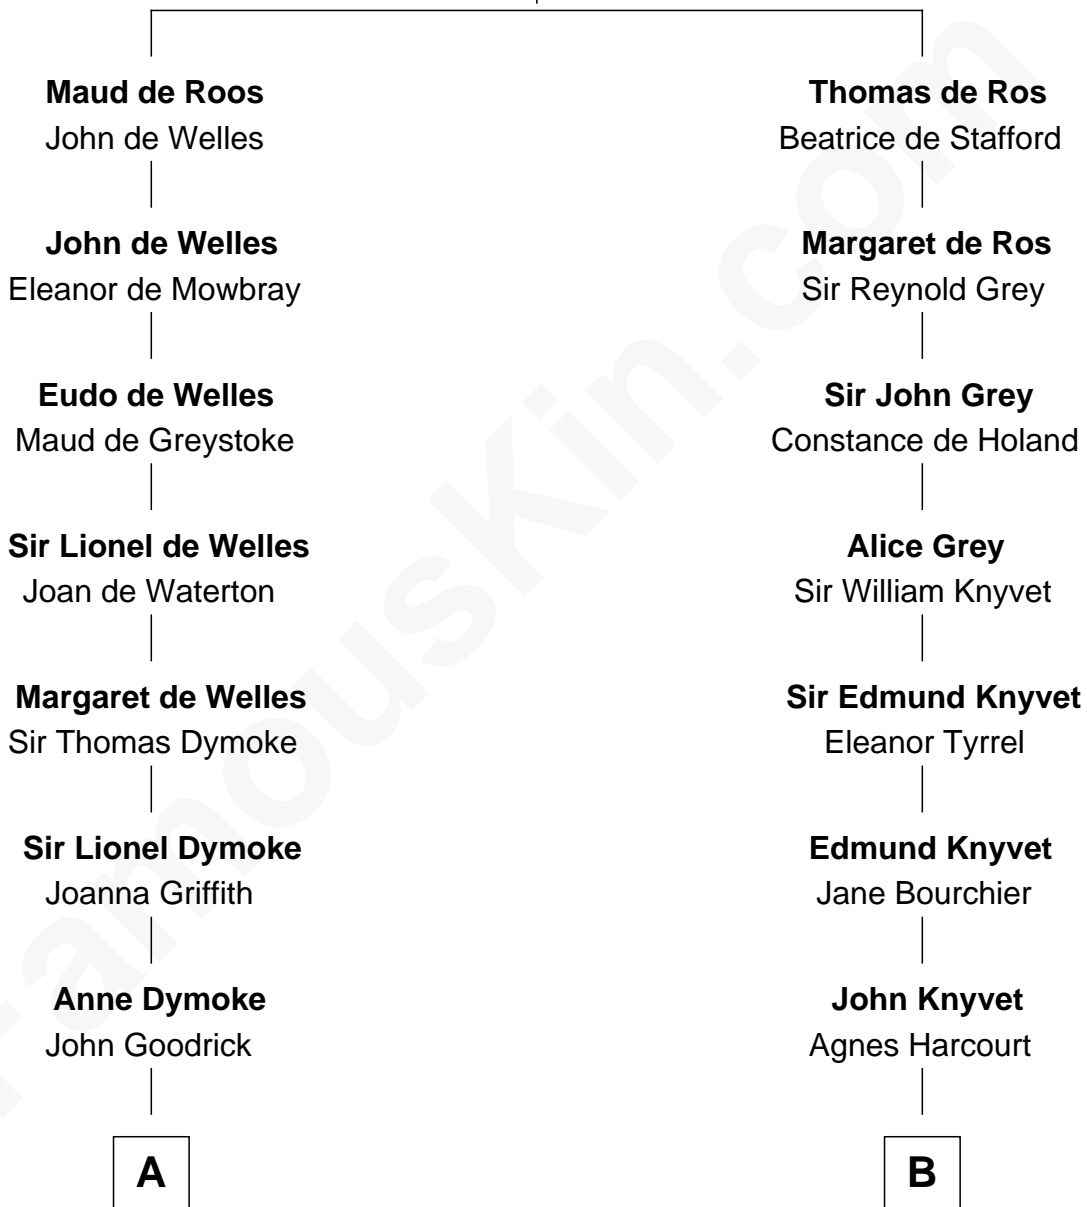

FamousKin.com Relationship Chart of

Lucille Ball

TV Actress - "I Love Lucy"

20th cousin of

Angela Y. Davis

Civil Rights Activist and former Black Panther

Sir William de Ros
Margery de Badlesmere

C

George Osborn Durrell

Anne Jane Jewell

Nellie Rebecca Durrell

Jasper Clinton Ball

Henry Durrell Ball

Desiree Evelyn Hunt

Lucille Ball

TV Actress - "I Love Lucy"