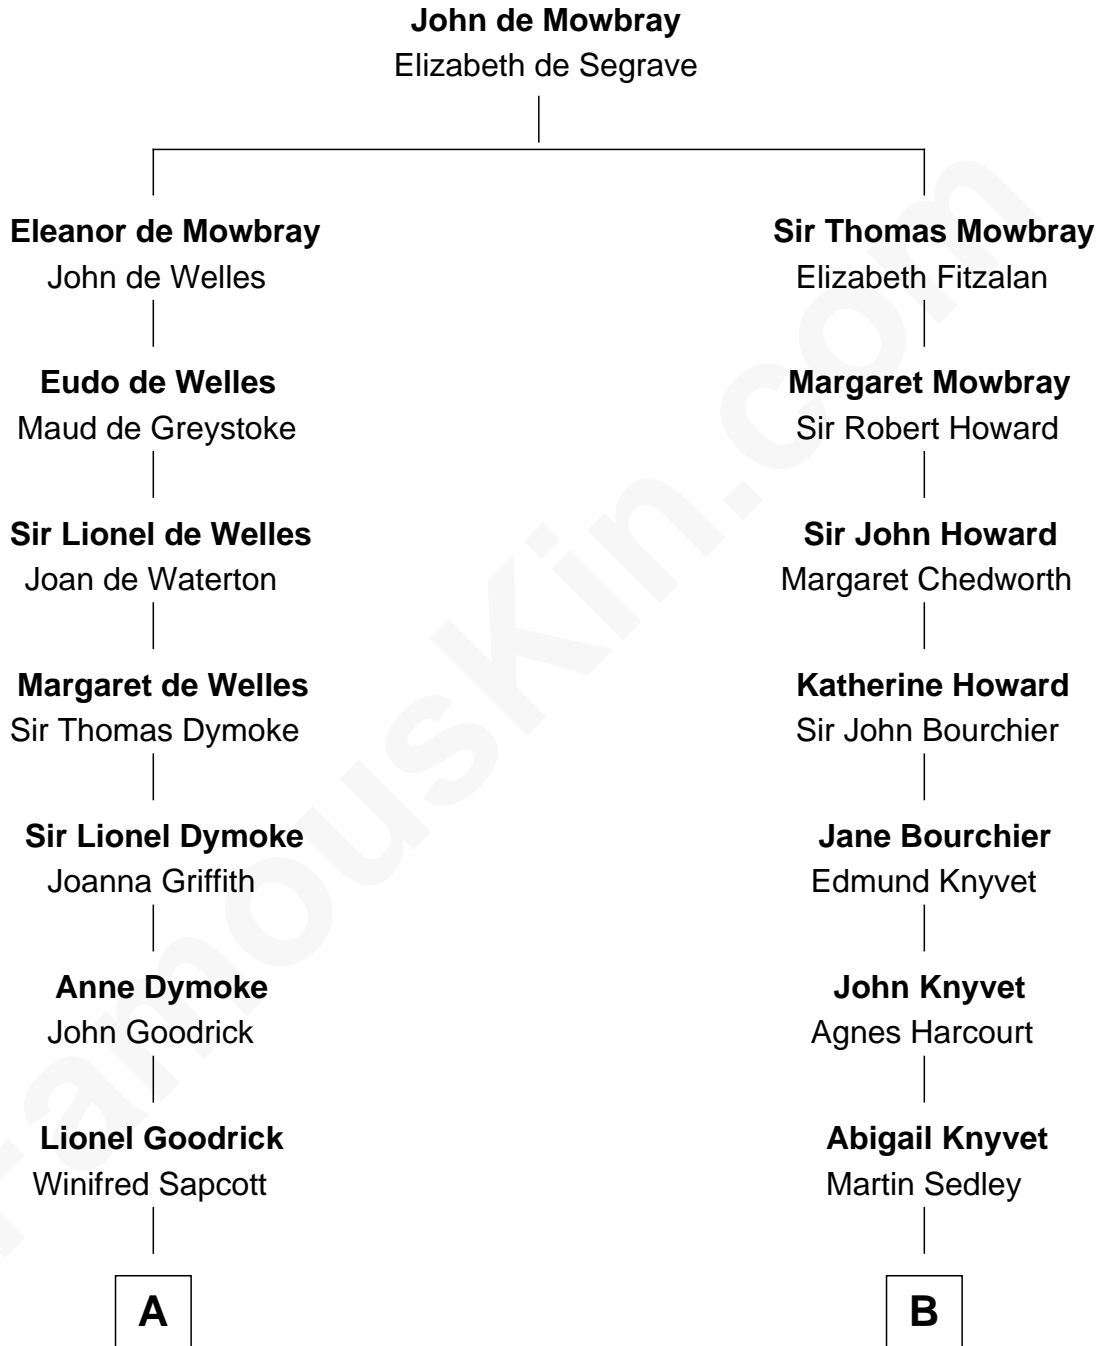

FamousKin.com Relationship Chart of

Lucille Ball

TV Actress - "I Love Lucy"

19th cousin of

Angela Y. Davis

Civil Rights Activist and former Black Panther

C

Nellie Rebecca Durrell

Jasper Clinton Ball

Henry Durrell Ball

Desiree Evelyn Hunt

Lucille Ball

TV Actress - "I Love Lucy"

D

Murphy Renchor Jones

Mollie Spencer