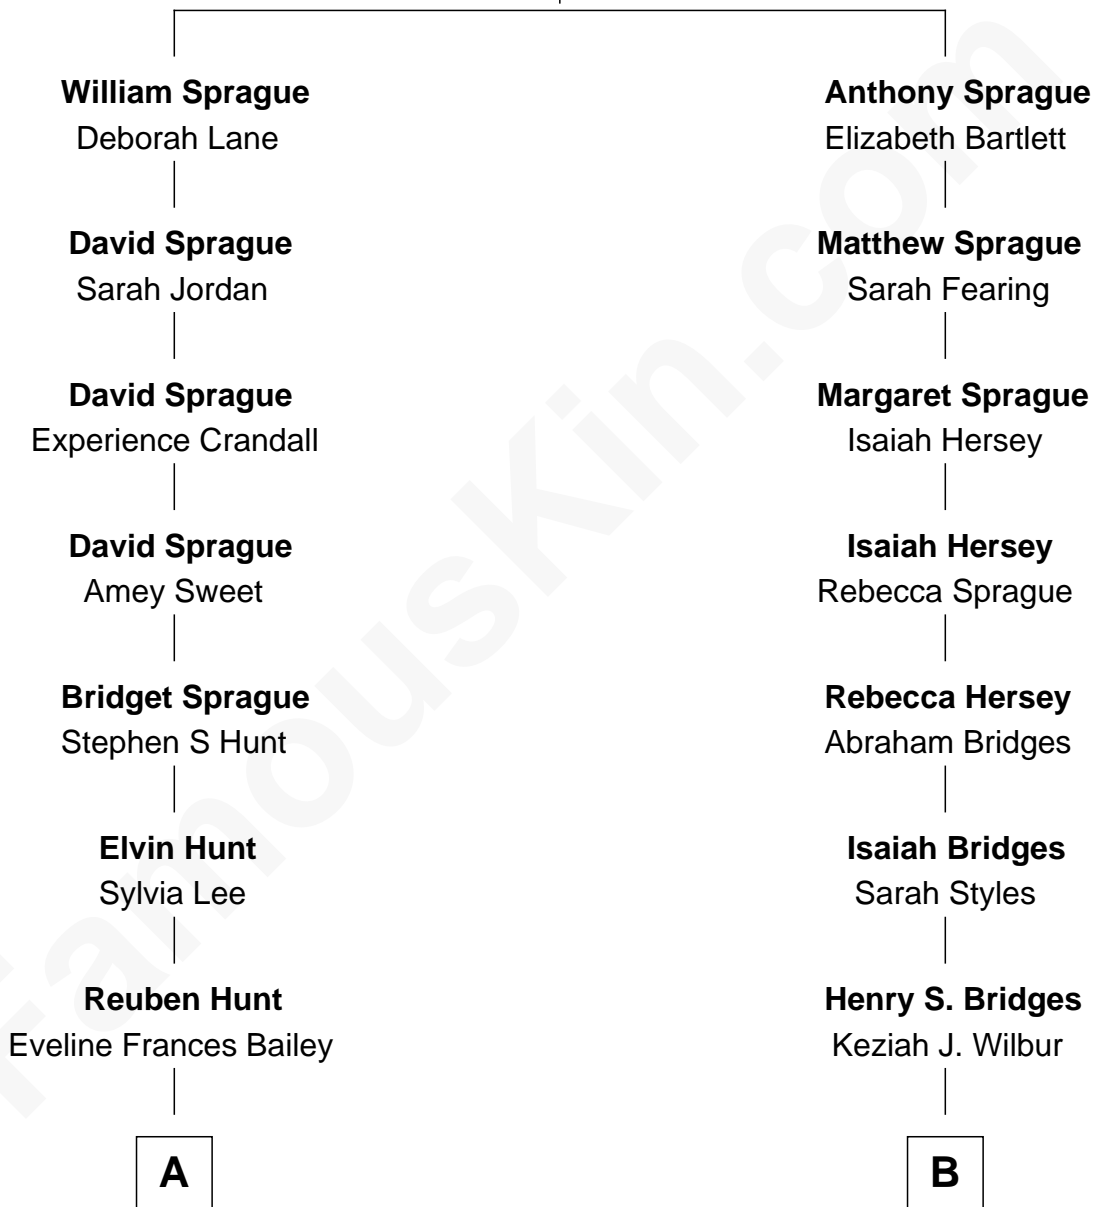

FamousKin.com Relationship Chart of

Lucille Ball

TV Actress - "I Love Lucy"

8th cousin 1 time removed of

Styles Bridges

63rd Governor of New Hampshire

William Sprague
Millicent Eames

FamousKin.com