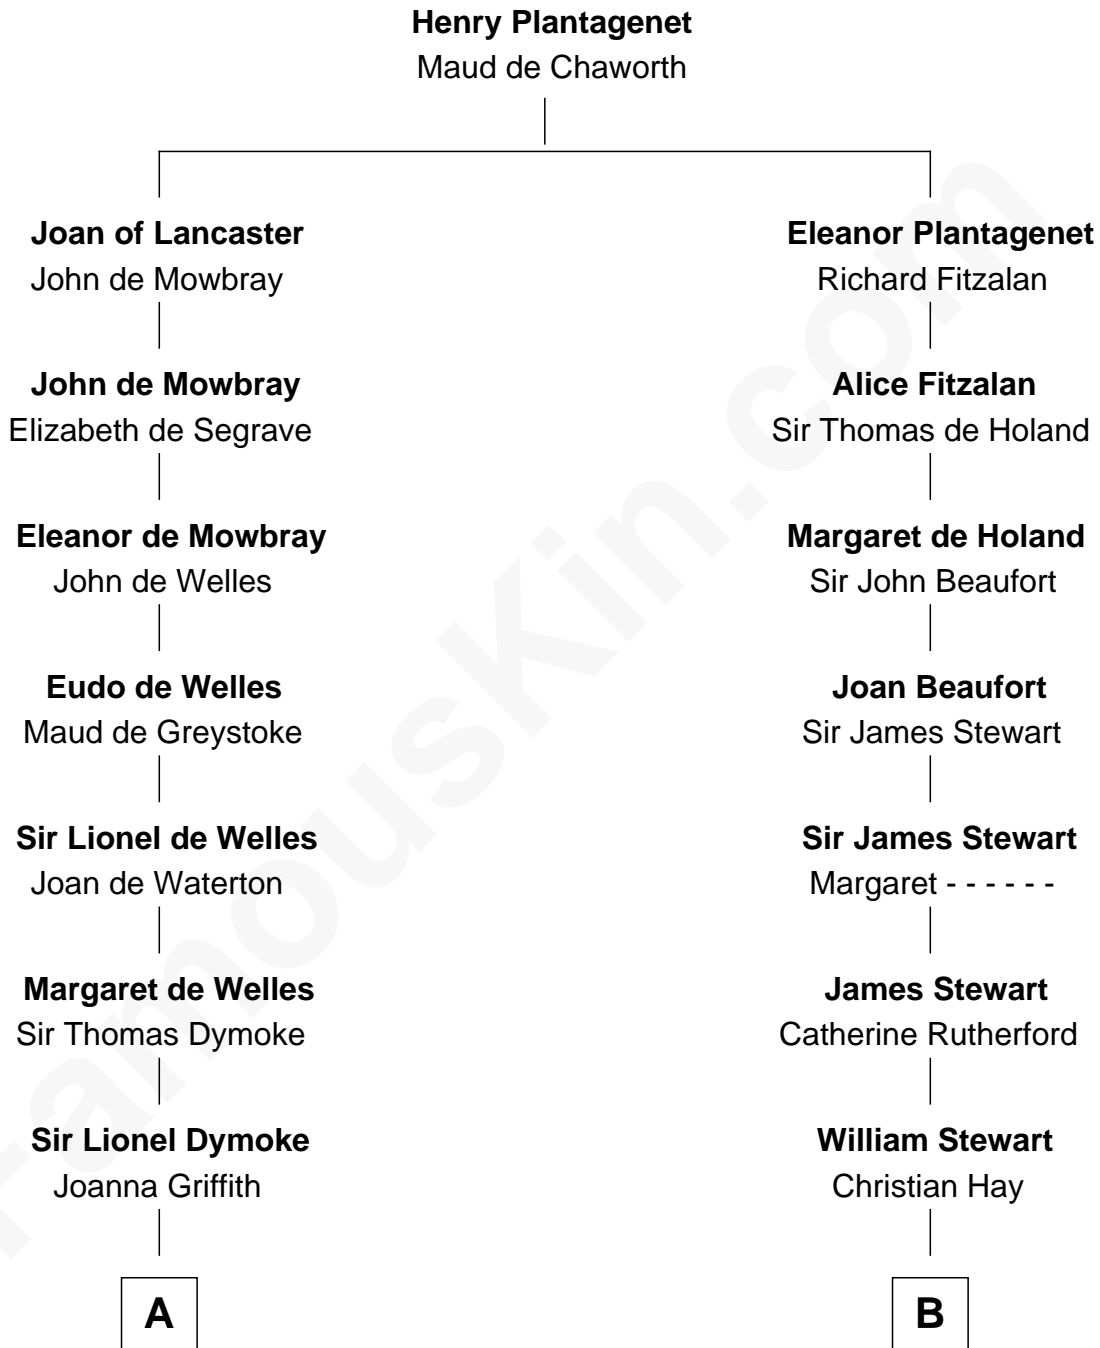

## Relationship Chart of

### Lucille Ball

TV Actress - "I Love Lucy"

18th cousin 3 times removed of

### Johnny Mercer

Songwriter and Co-Founder of Capitol Records

**C**

**Sally Bennet Osborn**

Newman Durrell

**George Osborn Durrell**

Anne Jane Jewell

**Nellie Rebecca Durrell**

Jasper Clinton Ball

**Henry Durrell Ball**

Desiree Evelyn Hunt

**Lucille Ball**

*TV Actress - "I Love Lucy"*

**D**

**George Anderson Mercer**

Lillian Elizabeth Ciucevich