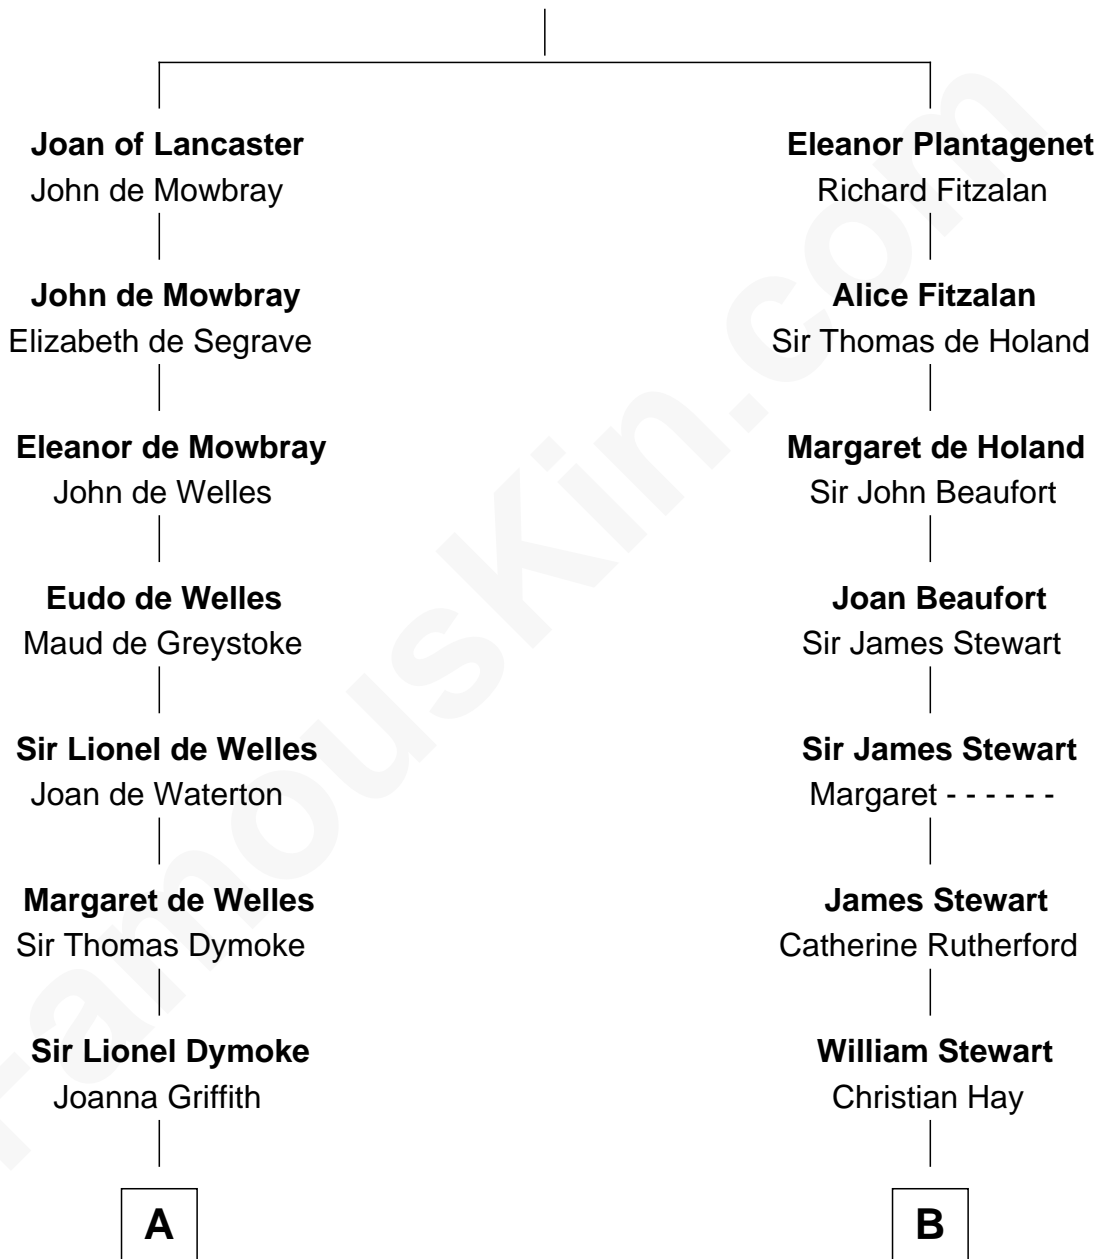

FamousKin.com

Relationship Chart of

Lucille Ball

TV Actress - "I Love Lucy"

16th cousin 5 times removed of

Noel Coward

Playwright, Actor, and Songwriter

Henry Plantagenet
Maud de Chaworth

C

—
Sally Bennet Osborn

Newman Durrell

—
George Osborn Durrell

Anne Jane Jewell

—
Nellie Rebecca Durrell

Jasper Clinton Ball

—
Henry Durrell Ball

Desiree Evelyn Hunt

—
Lucille Ball

TV Actress - "I Love Lucy"

FamousKin.com