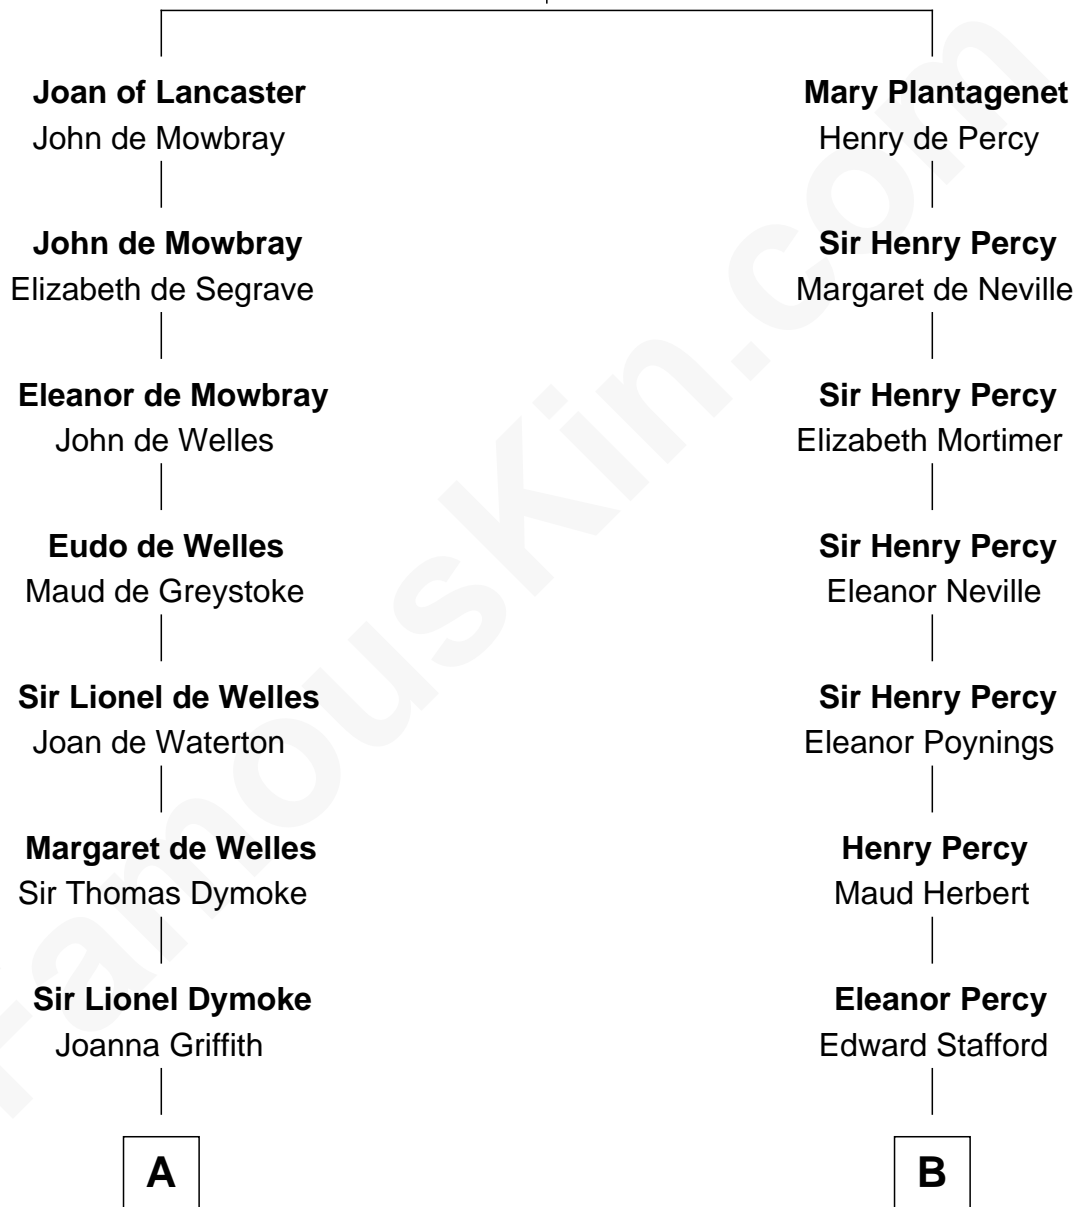

FamousKin.com

Relationship Chart of

Lucille Ball

TV Actress - "I Love Lucy"

20th cousin 1 time removed of

Admiral Richard Byrd
Polar Explorer

Henry Plantagenet
Maud de Chaworth

C

Sally Bennet Osborn

Newman Durrell

George Osborn Durrell

Anne Jane Jewell

Nellie Rebecca Durrell

Jasper Clinton Ball

Henry Durrell Ball

Desiree Evelyn Hunt

Eleanor Bolling Flood

Admiral Richard Byrd

Polar Explorer