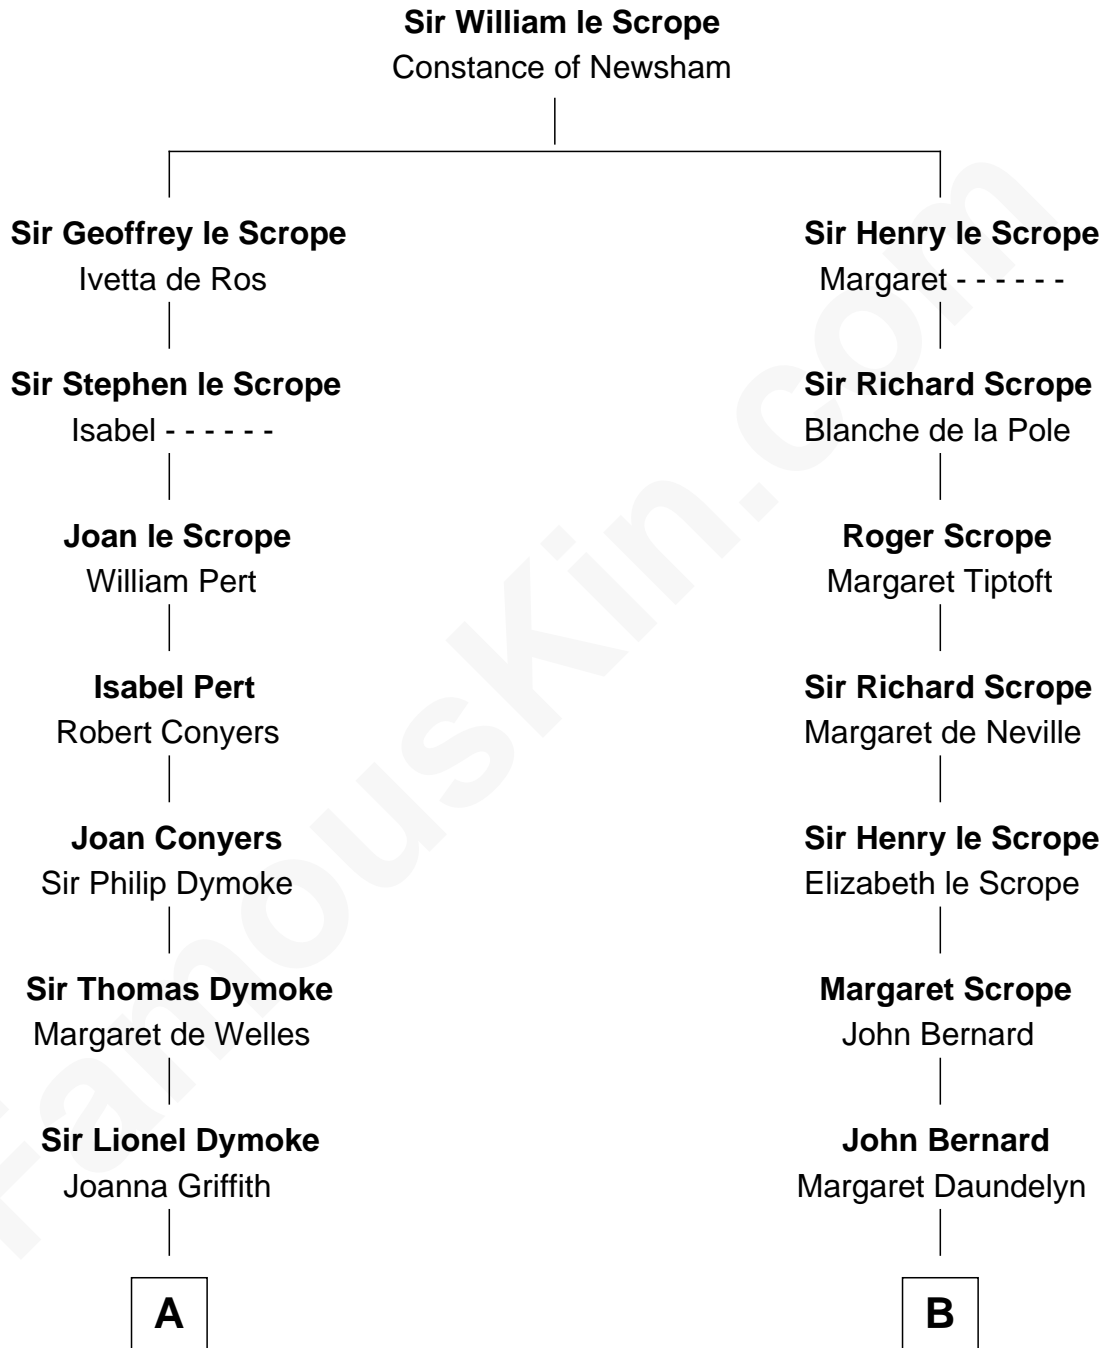

# FamousKin.com

## Relationship Chart of

### Lucille Ball

TV Actress - "I Love Lucy"

18th cousin 3 times removed of

**Admiral Richard Byrd**  
Polar Explorer

**C**

**Sally Bennet Osborn**

Newman Durrell

**George Osborn Durrell**