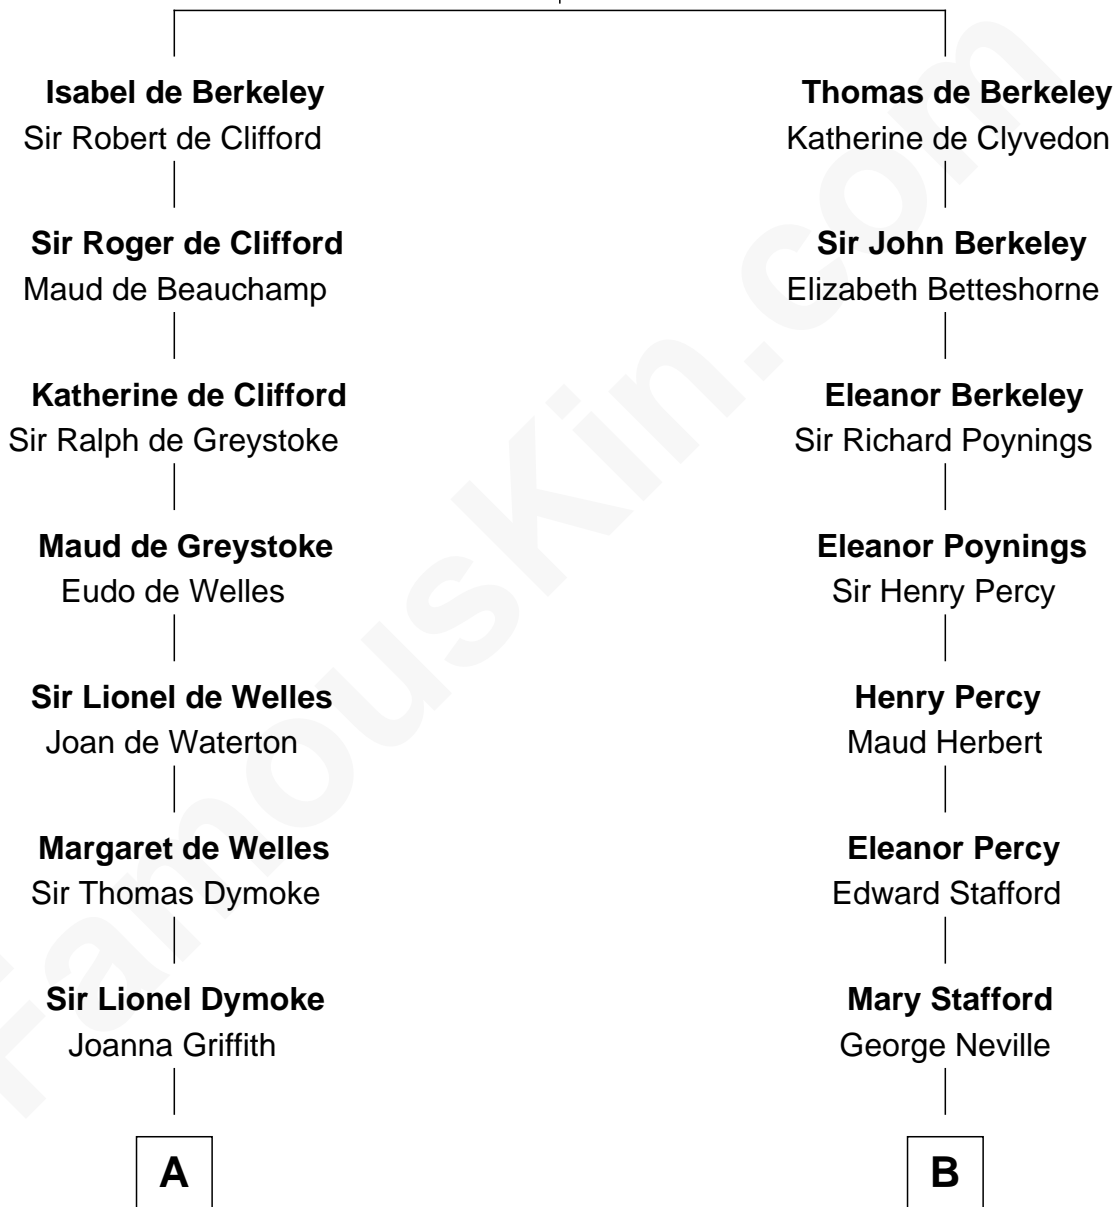

FamousKin.com

Relationship Chart of

Lucille Ball

TV Actress - "I Love Lucy"

19th cousin 2 times removed of

Admiral Richard Byrd
Polar Explorer

Sir Maurice de Berkeley
Eve la Zouche

C

Sally Bennet Osborn

Newman Durrell

George Osborn Durrell

Anne Jane Jewell

Nellie Rebecca Durrell

Jasper Clinton Ball

Henry Durrell Ball

Desiree Evelyn Hunt

Lucille Ball

TV Actress - "I Love Lucy"

D

Col. William Byrd

Jane Meriwether Rivers

Richard Evelyn Byrd

Eleanor Bolling Flood

Admiral Richard Byrd