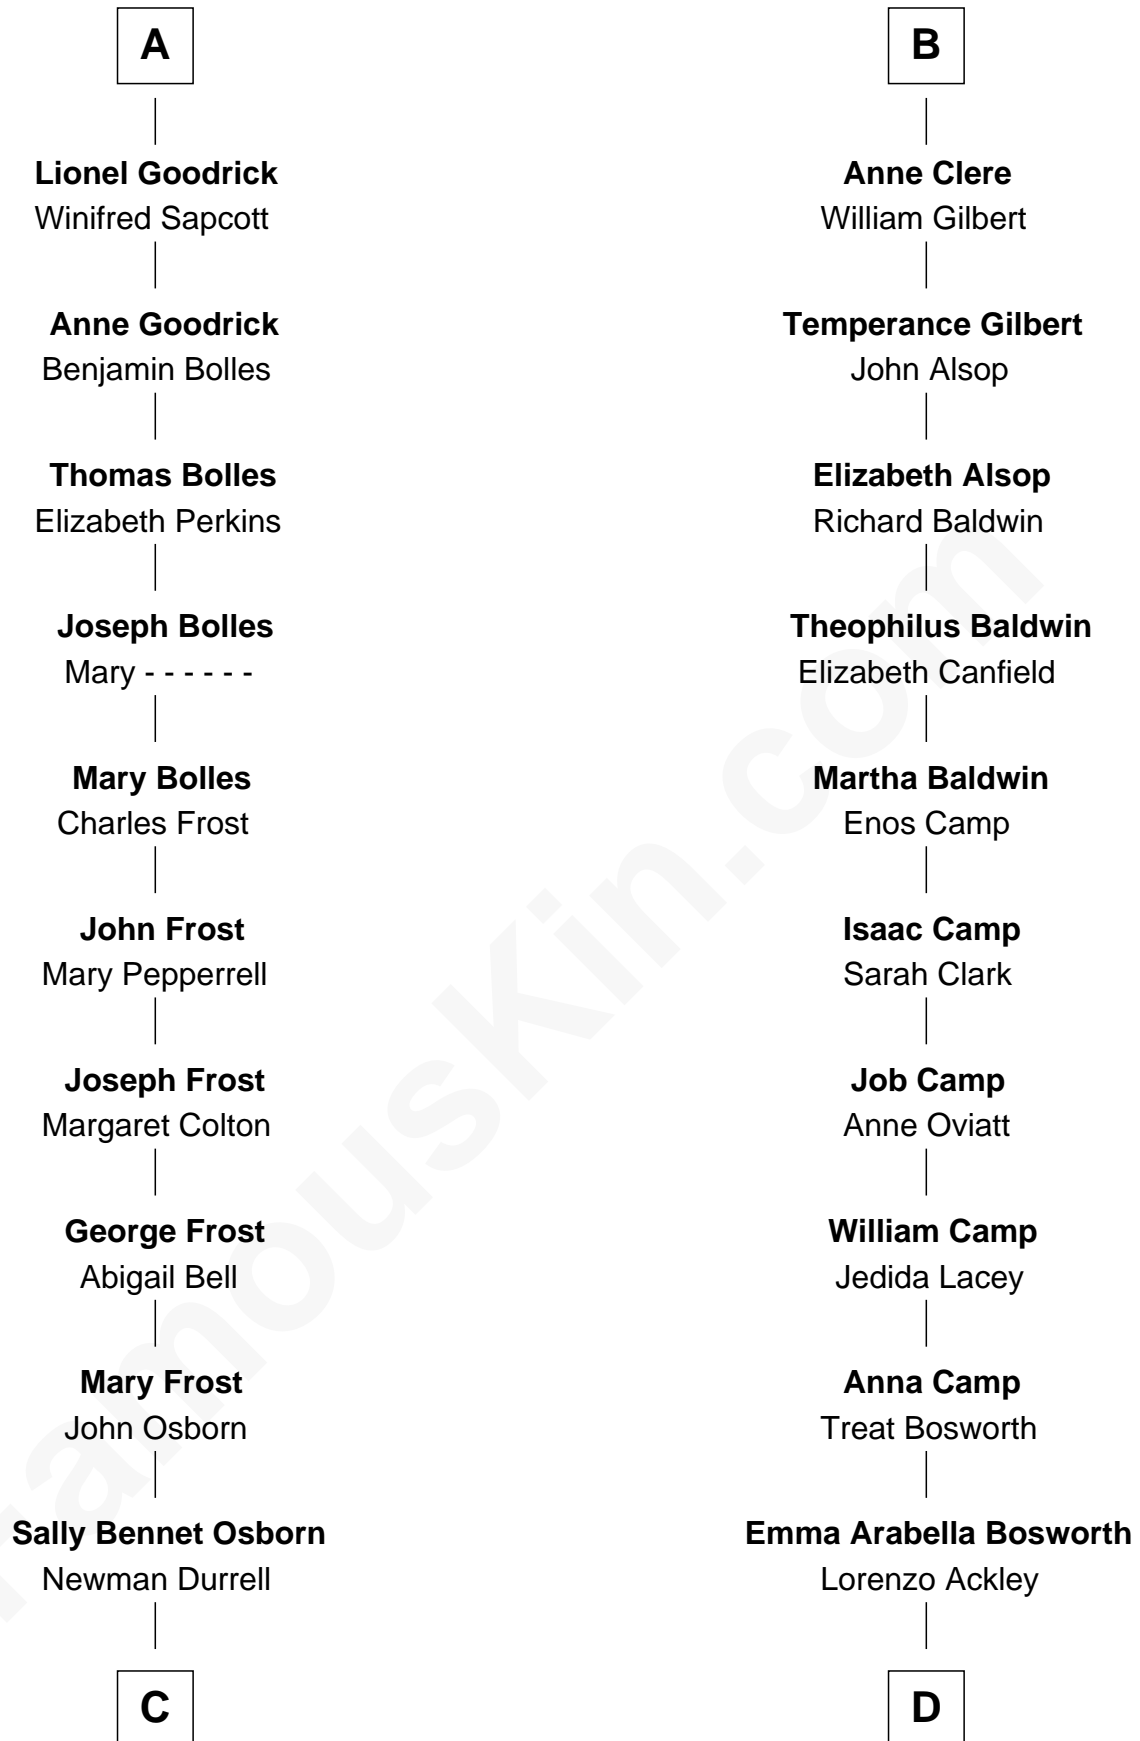

FamousKin.com

Relationship Chart of

Lucille Ball

TV Actress - "I Love Lucy"

20th cousin 1 time removed of

Sydney Biddle Barrows

Mayflower Madam

Sir Thomas de Beauchamp

Katherine de Mortimer

C

George Osborn Durrell

Anne Jane Jewell

Nellie Rebecca Durrell

Jasper Clinton Ball

Henry Durrell Ball

Desiree Evelyn Hunt