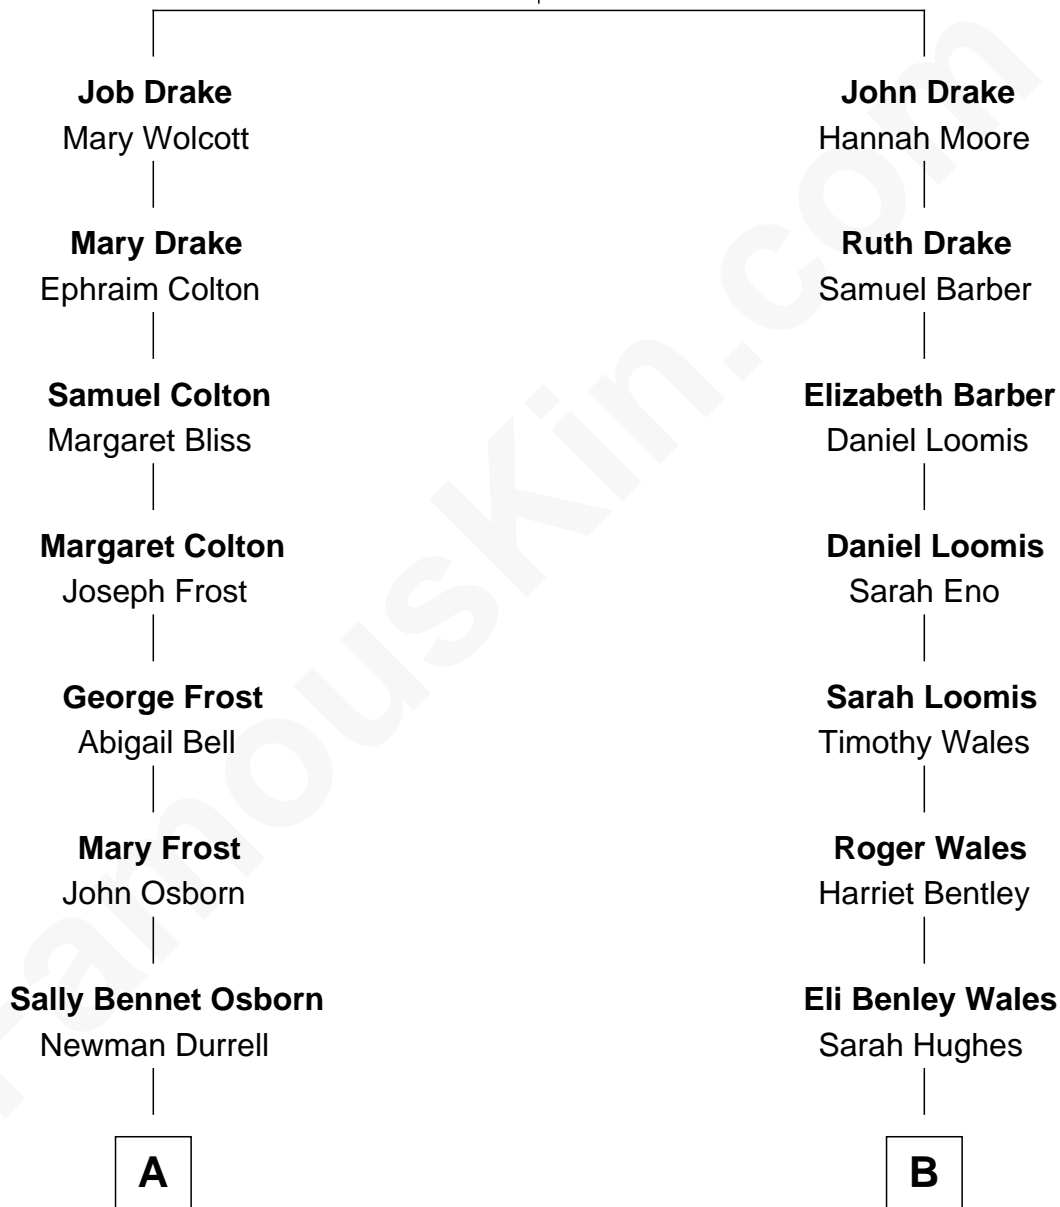

FamousKin.com

Relationship Chart of

Lucille Ball

TV Actress - "I Love Lucy"

10th cousin 1 time removed of

Sydney Biddle Barrows

Mayflower Madam

John Drake
Lettice Shakespeare

A

George Osborn Durrell

Anne Jane Jewell

Nellie Rebecca Durrell

Jasper Clinton Ball

Henry Durrell Ball

Desiree Evelyn Hunt

Lucille Ball

TV Actress - "I Love Lucy"

B

Mary Hughes Wales

Walter Almer Barrows

Walter Almer Barrows

Sarah Olive Byers

Donald Byers Barrows

Sydney Biddle