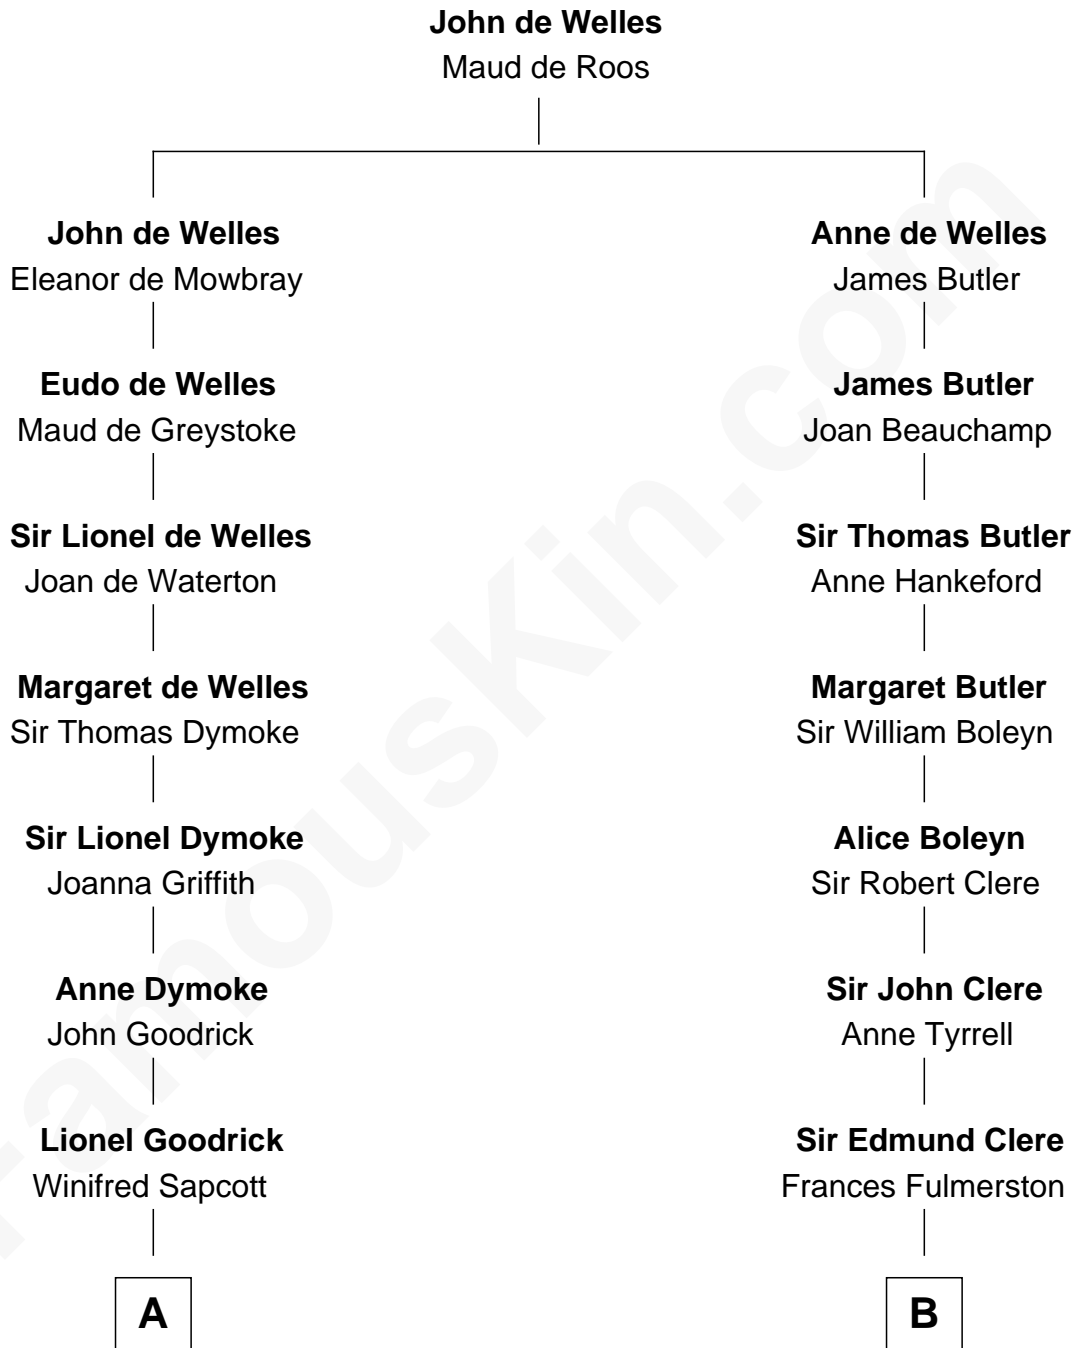

FamousKin.com

Relationship Chart of

Lucille Ball

TV Actress - "I Love Lucy"

19th cousin 2 times removed of

Sydney Biddle Barrows

Mayflower Madam

C

Nellie Rebecca Durrell

Jasper Clinton Ball

Henry Durrell Ball

Desiree Evelyn Hunt

Lucille Ball

TV Actress - "I Love Lucy"

D

Helen Eva Ackley

Mayflower Madam