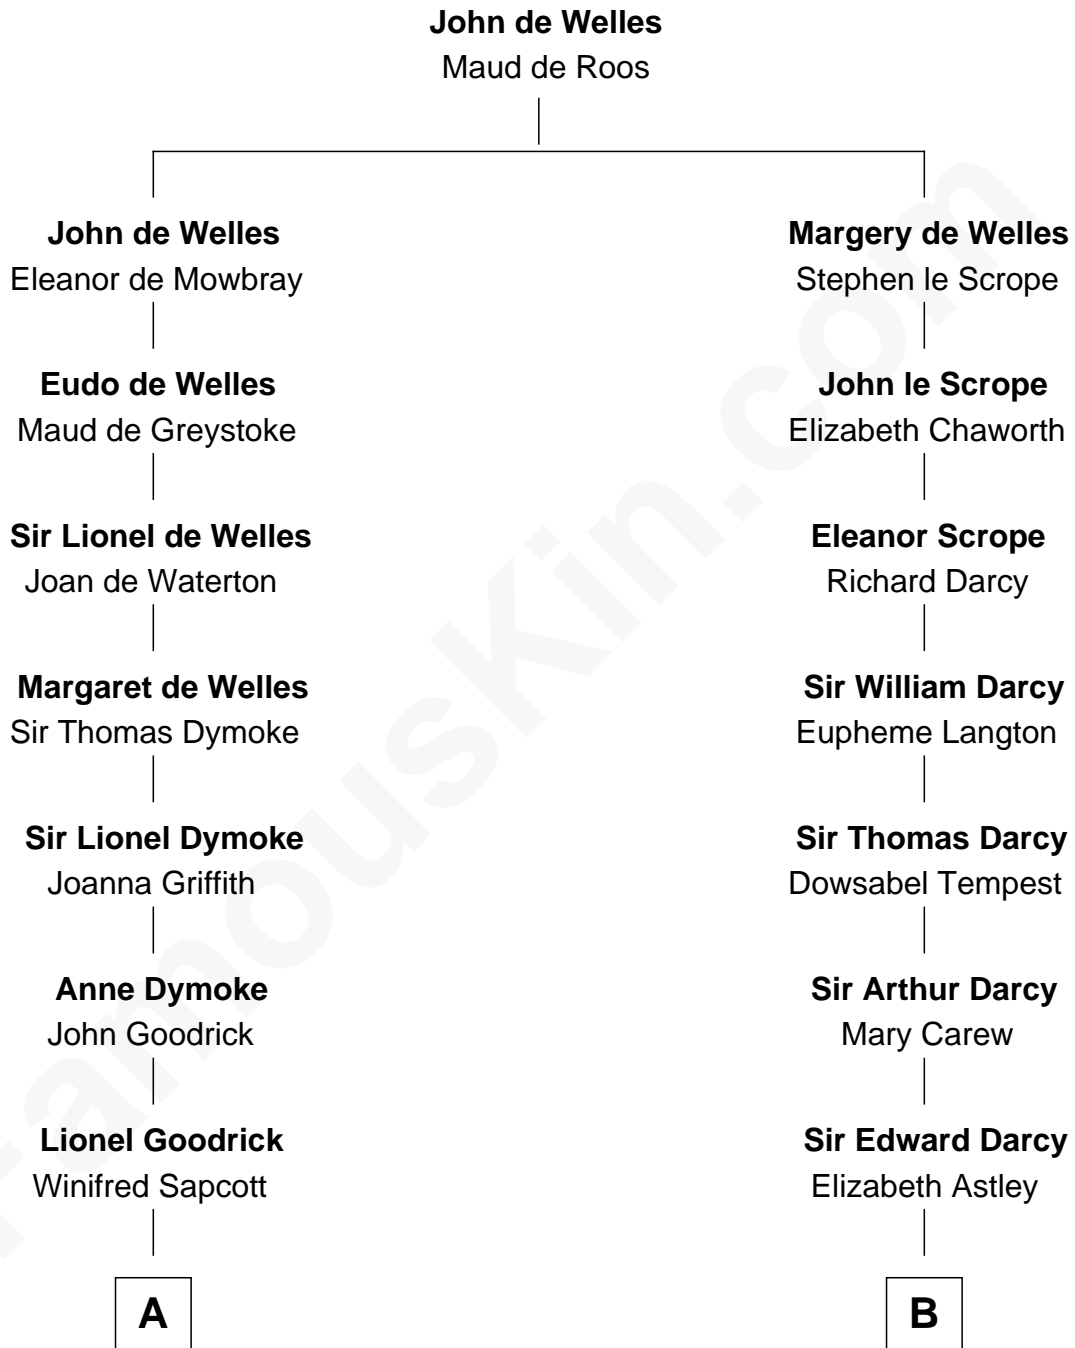

FamousKin.com

Relationship Chart of

Lucille Ball

TV Actress - "I Love Lucy"

12th cousin 7 times removed of

Robert Treat Paine

Signer of the Declaration of Independence

C

—
Nellie Rebecca Durrell

Jasper Clinton Ball

—
Henry Durrell Ball

Desiree Evelyn Hunt

—
Lucille Ball

TV Actress - "I Love Lucy"

FamousKin.com