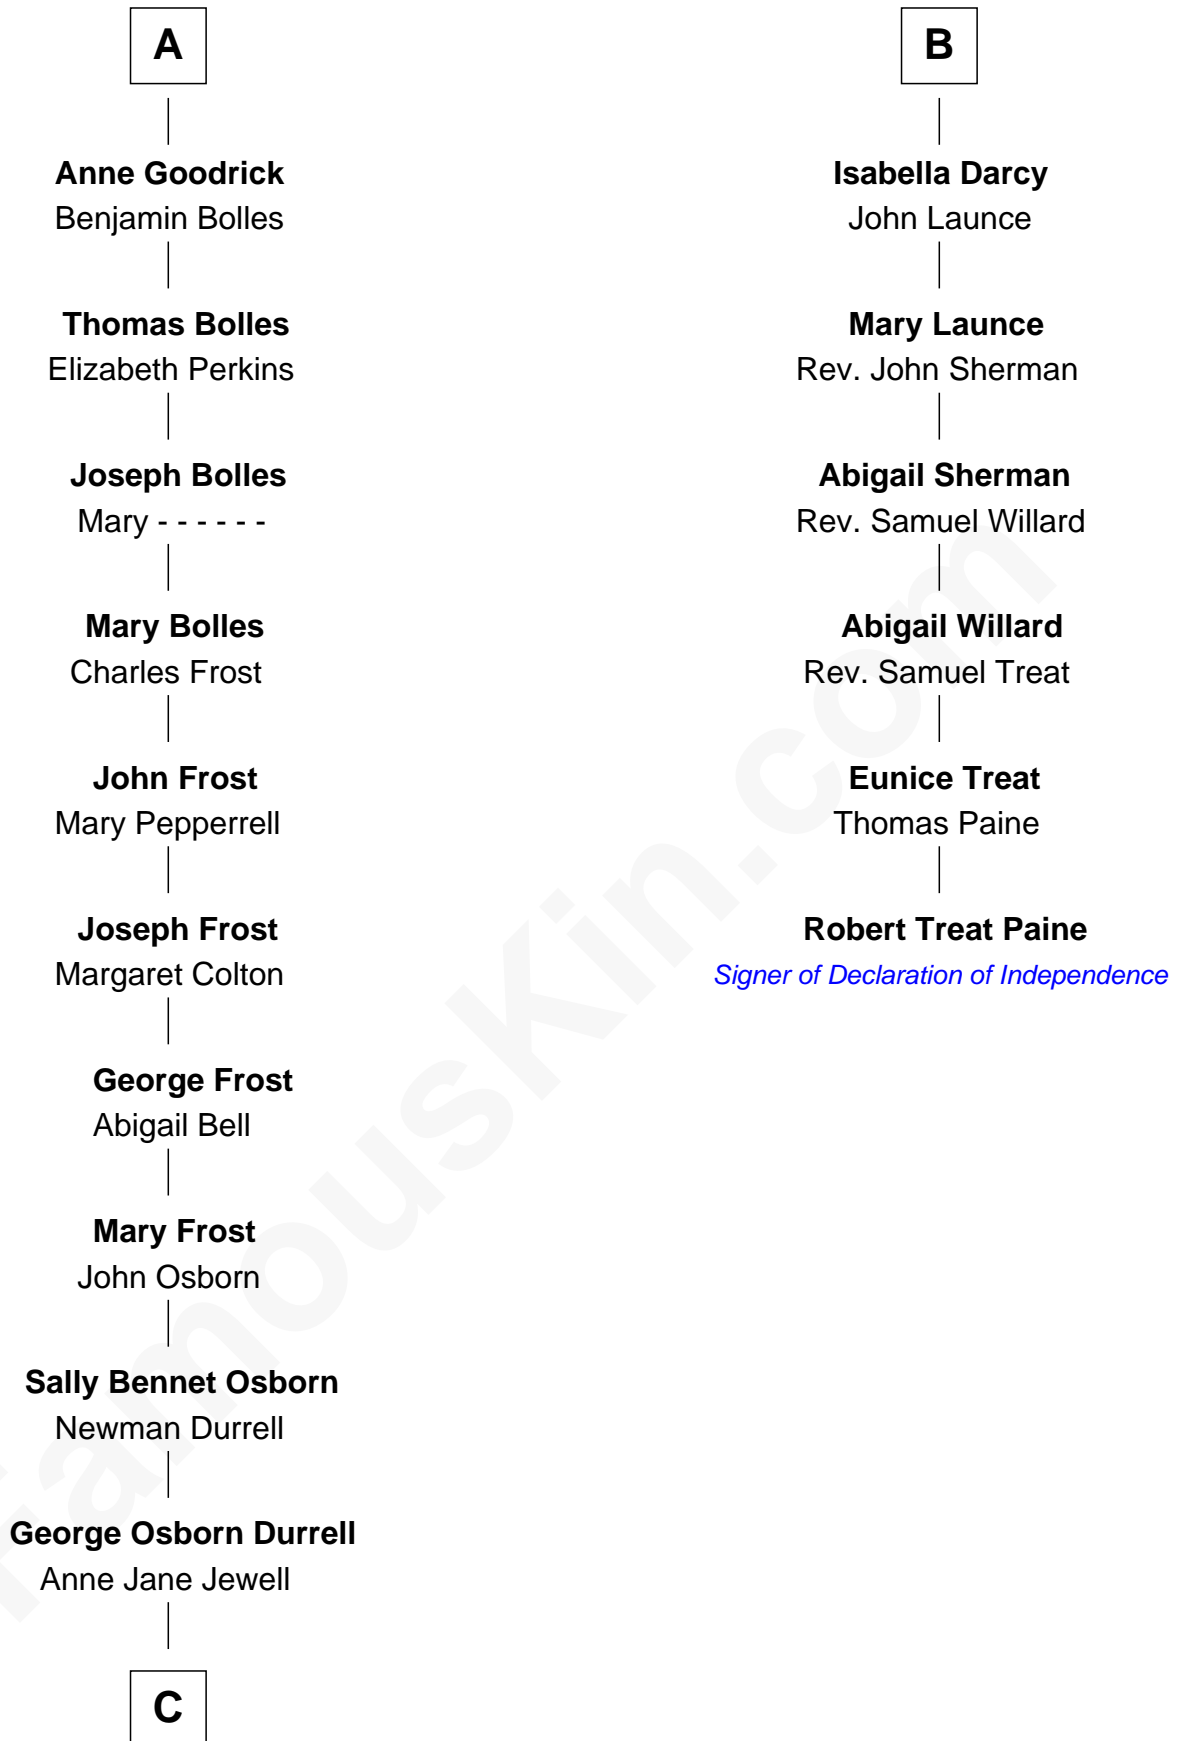

FamousKin.com

Relationship Chart of

Lucille Ball

TV Actress - "I Love Lucy"

12th cousin 7 times removed of

Robert Treat Paine

Signer of the Declaration of Independence

C

—
Nellie Rebecca Durrell

Jasper Clinton Ball

—
Henry Durrell Ball

Desiree Evelyn Hunt

—
Lucille Ball

TV Actress - "I Love Lucy"

FamousKin.com