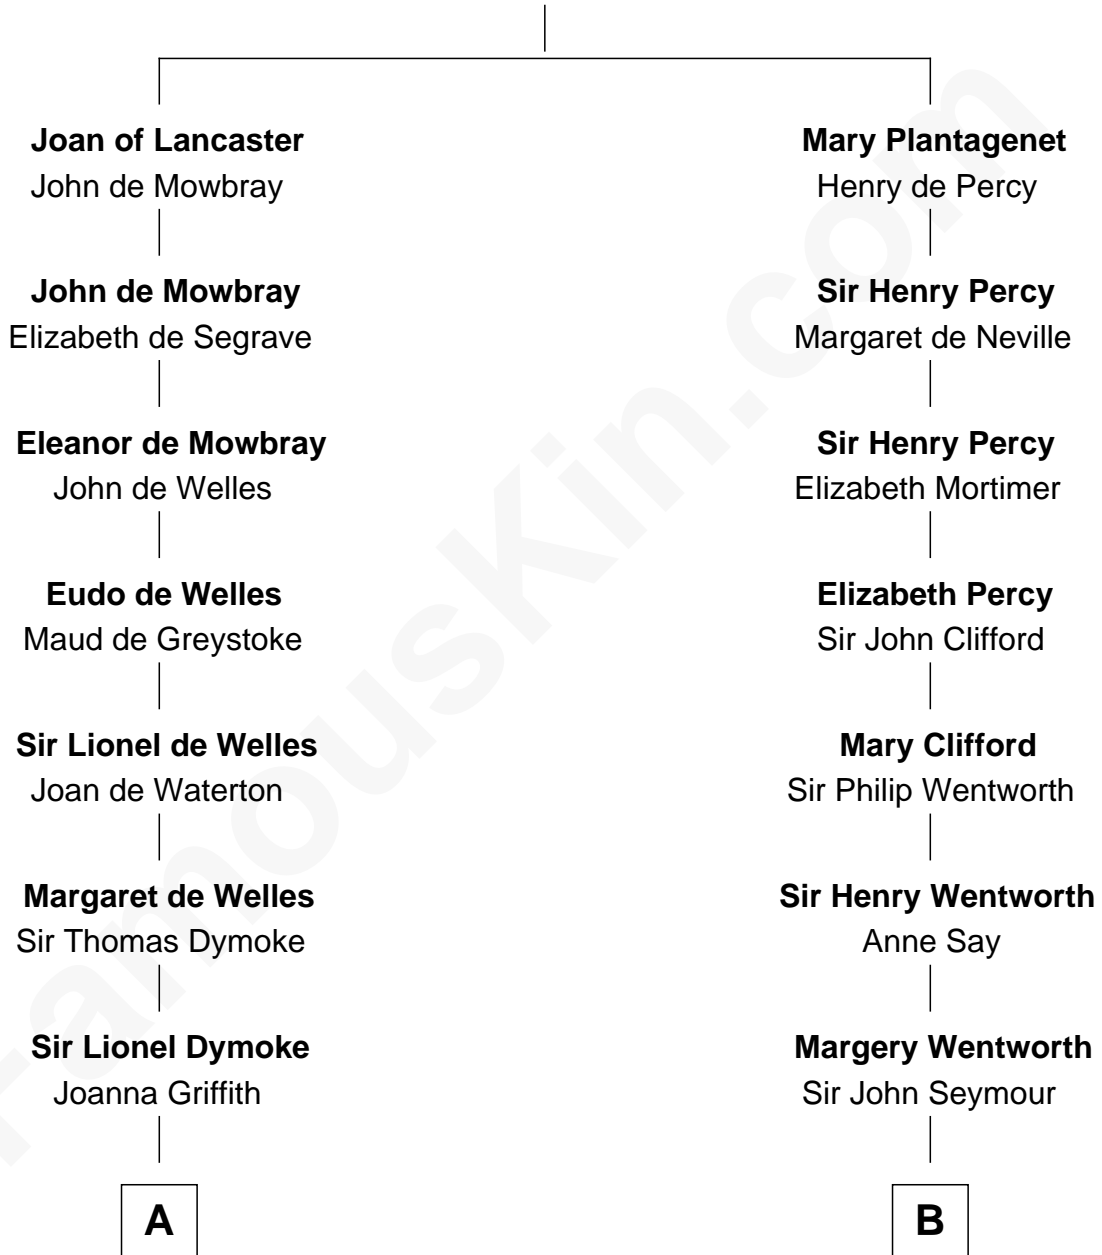

Henry Plantagenet
Maud de Chaworth