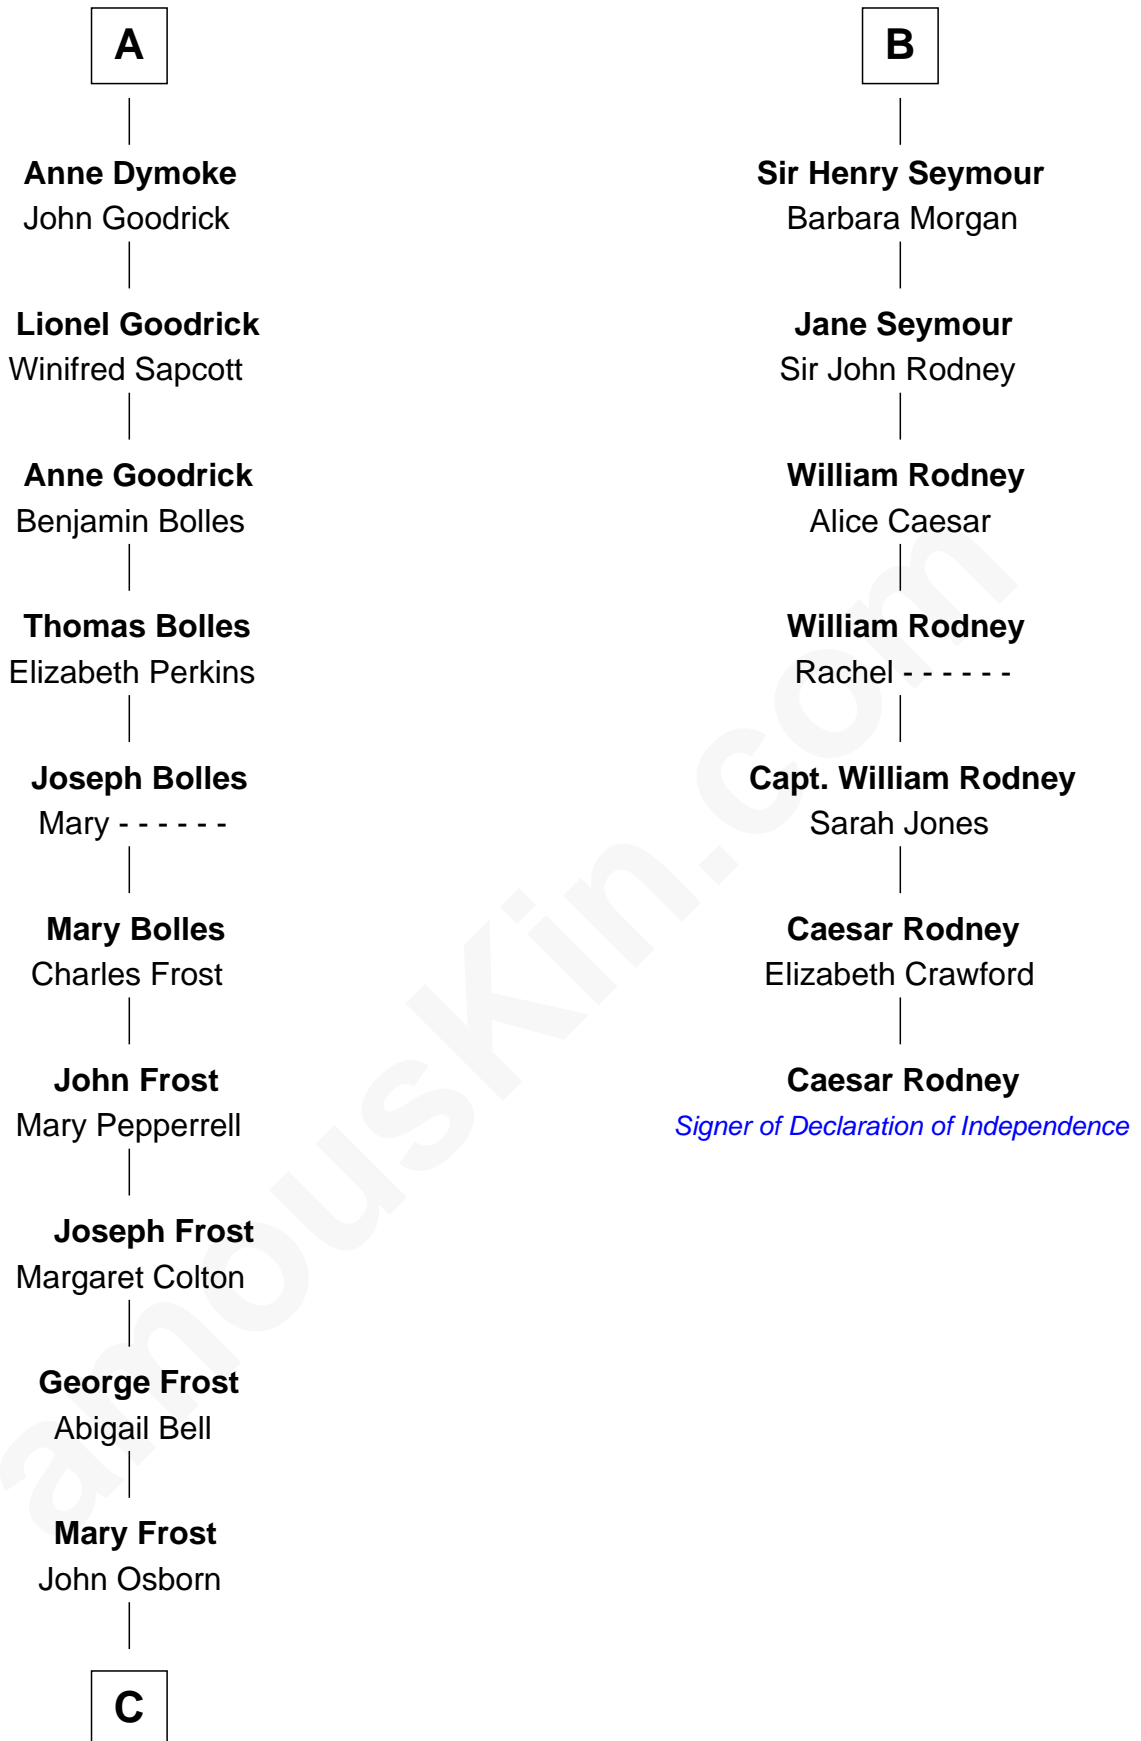

FamousKin.com

Relationship Chart of

Lucille Ball

TV Actress - "I Love Lucy"

13th cousin 8 times removed of

Caesar Rodney

Signer of the Declaration of Independence

Bartholomew de Badlesmere

Margaret de Badlesmere

Sir John de Tivetot

Sir Robert de Tivetot

Margaret Deincourt

Elizabeth de Tivetot

Sir Philip le Despencer

Margery Despencer

Sir Roger Wentworth

Sir Philip Wentworth

Mary Clifford

Sir Henry Wentworth

Anne Say

Margery Wentworth

Sir John Seymour

B

C

—
Sally Bennet Osborn

Newman Durrell

—
George Osborn Durrell

Anne Jane Jewell

—
Nellie Rebecca Durrell

Jasper Clinton Ball

—
Henry Durrell Ball

Desiree Evelyn Hunt