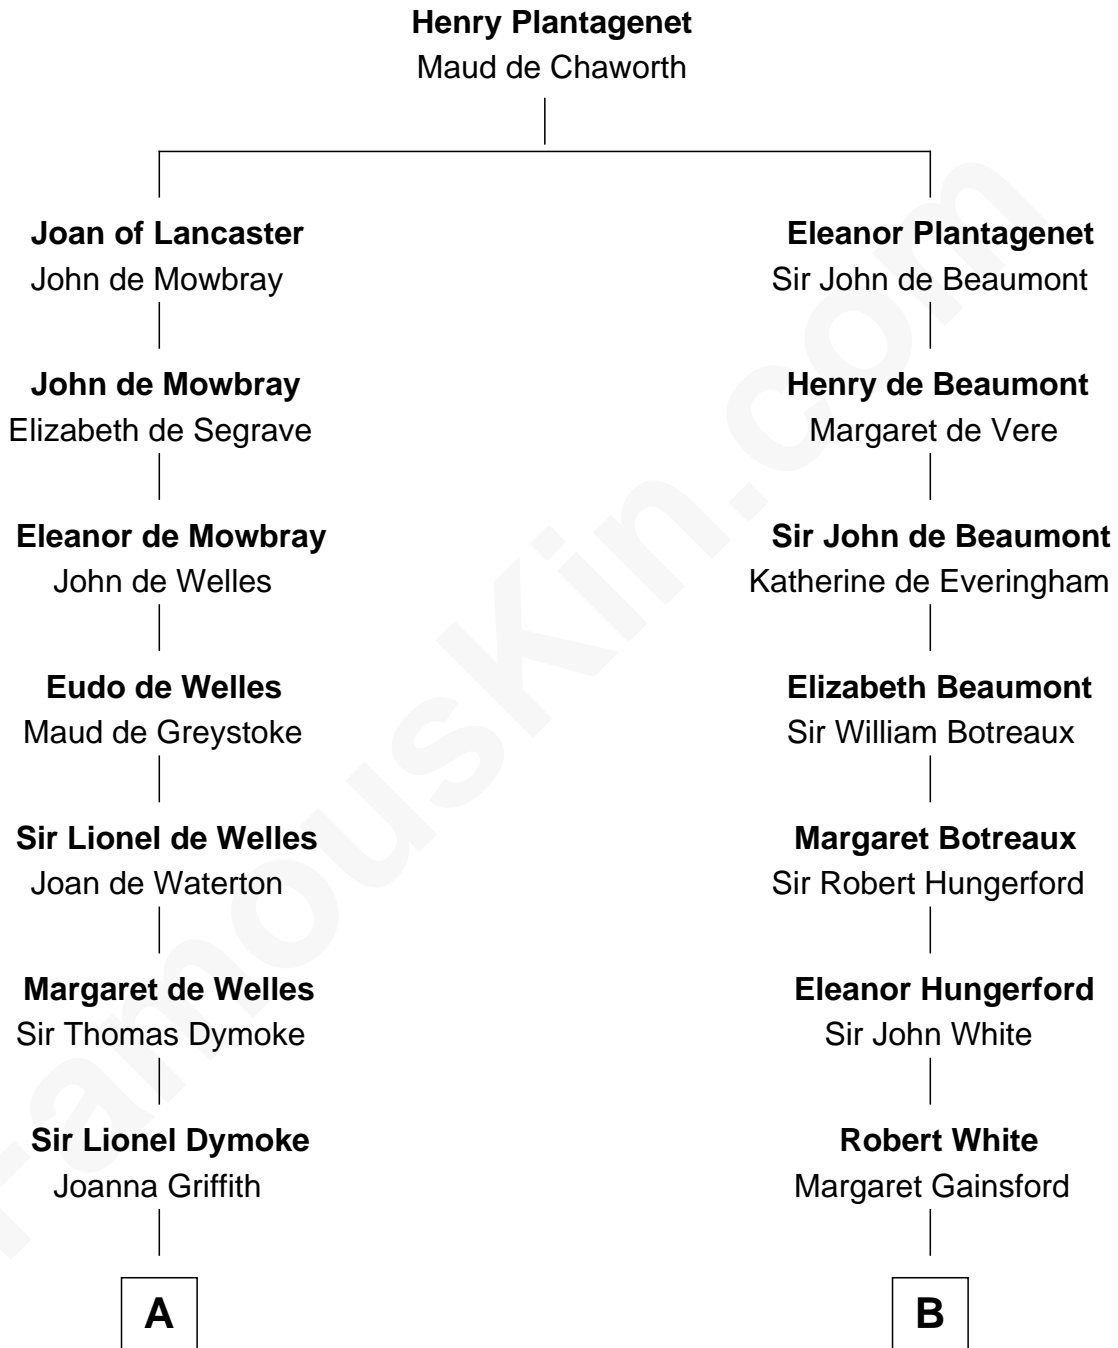

## Relationship Chart of

### Lucille Ball

TV Actress - "I Love Lucy"

18th cousin 3 times removed of

### Sir Charles Tupper

6th Prime Minister of Canada

**C**

**Sally Bennet Osborn**

Newman Durrell

**George Osborn Durrell**

Anne Jane Jewell

**Nellie Rebecca Durrell**