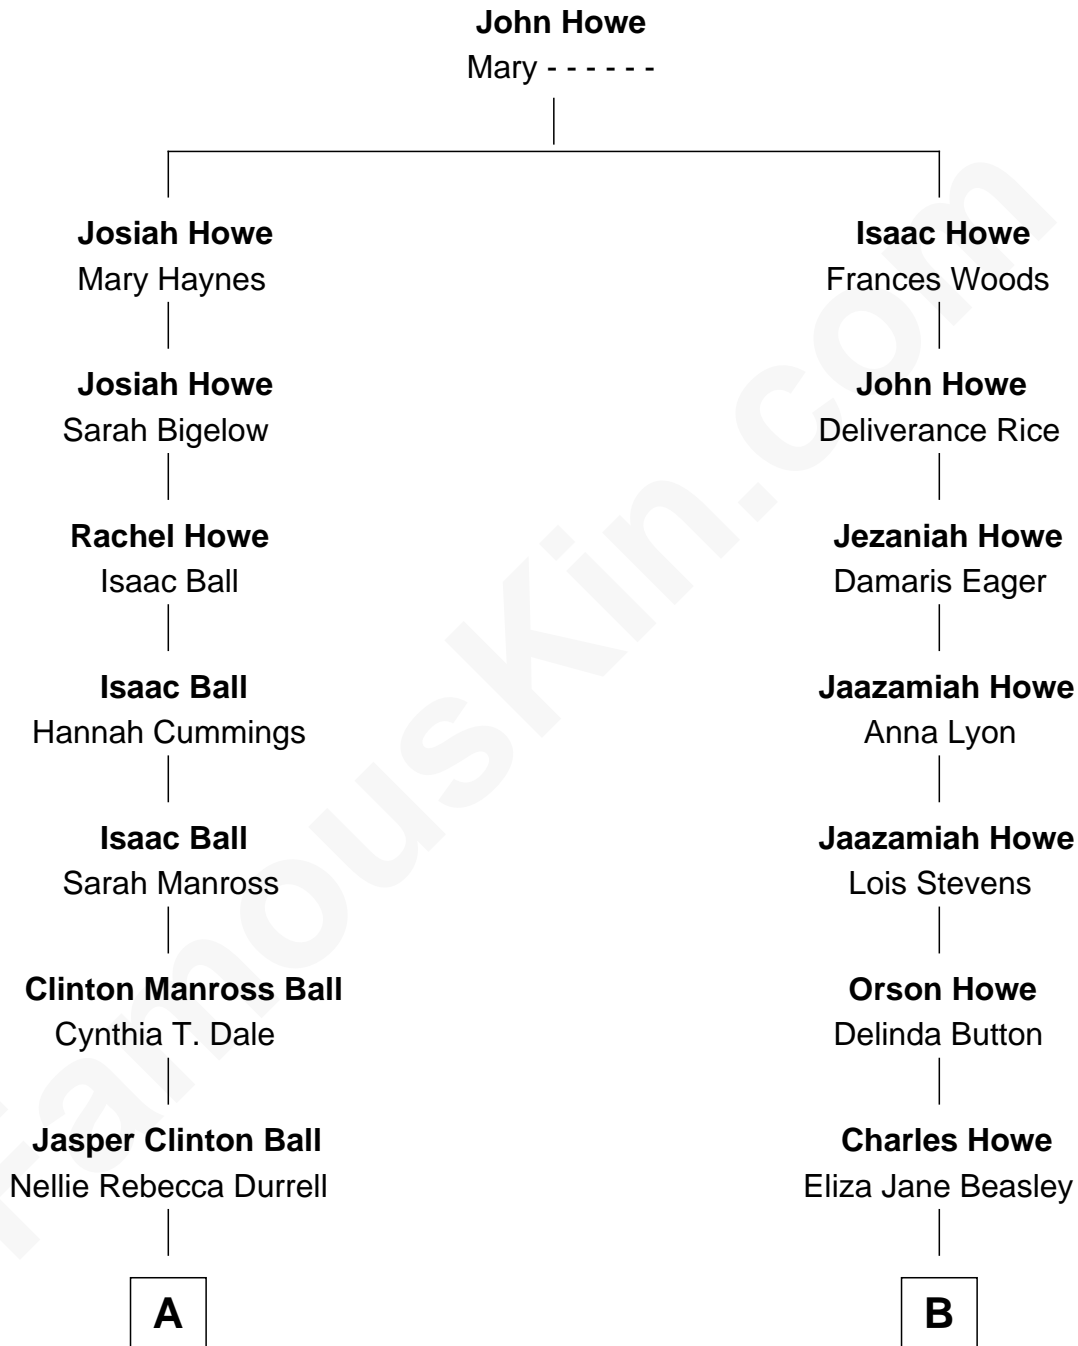

FamousKin.com

Relationship Chart of

Lucille Ball

TV Actress - "I Love Lucy"

8th cousin 1 time removed of

Timothy Leatherman

Founder of Leatherman Tools

A

Henry Durrell Ball
Desiree Evelyn Hunt

Lucille Ball
TV Actress - "I Love Lucy"

B

Selata Howe
Samuel Lloyd Leatherman

Kenneth Elvene Leatherman
Arlene Gertrude Gjertsen

Timothy Leatherman
Founder of Leatherman Tools

FamousKin.com