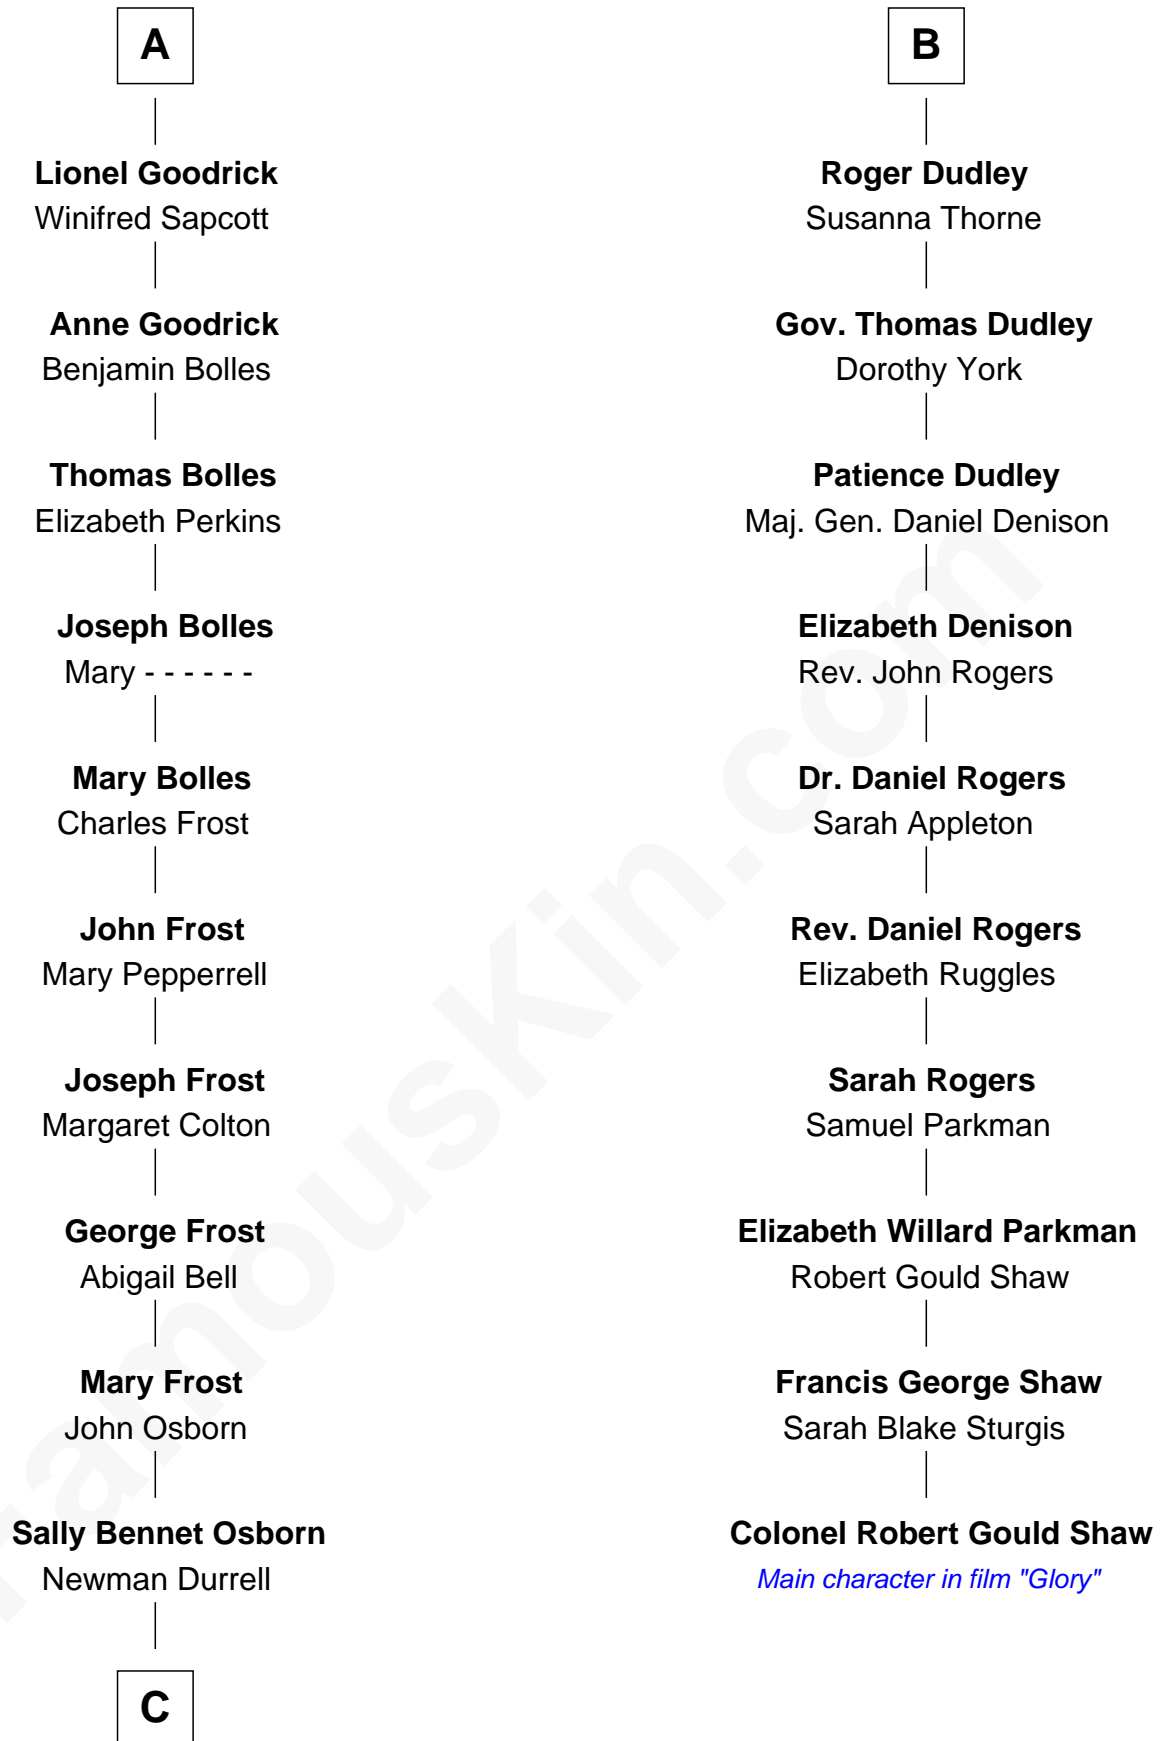

FamousKin.com

Relationship Chart of

Lucille Ball

TV Actress - "I Love Lucy"

16th cousin 4 times removed of

Colonel Robert Gould Shaw

U.S. Civil War leader of film "Glory" fame

C

George Osborn Durrell

Anne Jane Jewell

Nellie Rebecca Durrell

Jasper Clinton Ball

Henry Durrell Ball

Desiree Evelyn Hunt

Lucille Ball

TV Actress - "I Love Lucy"