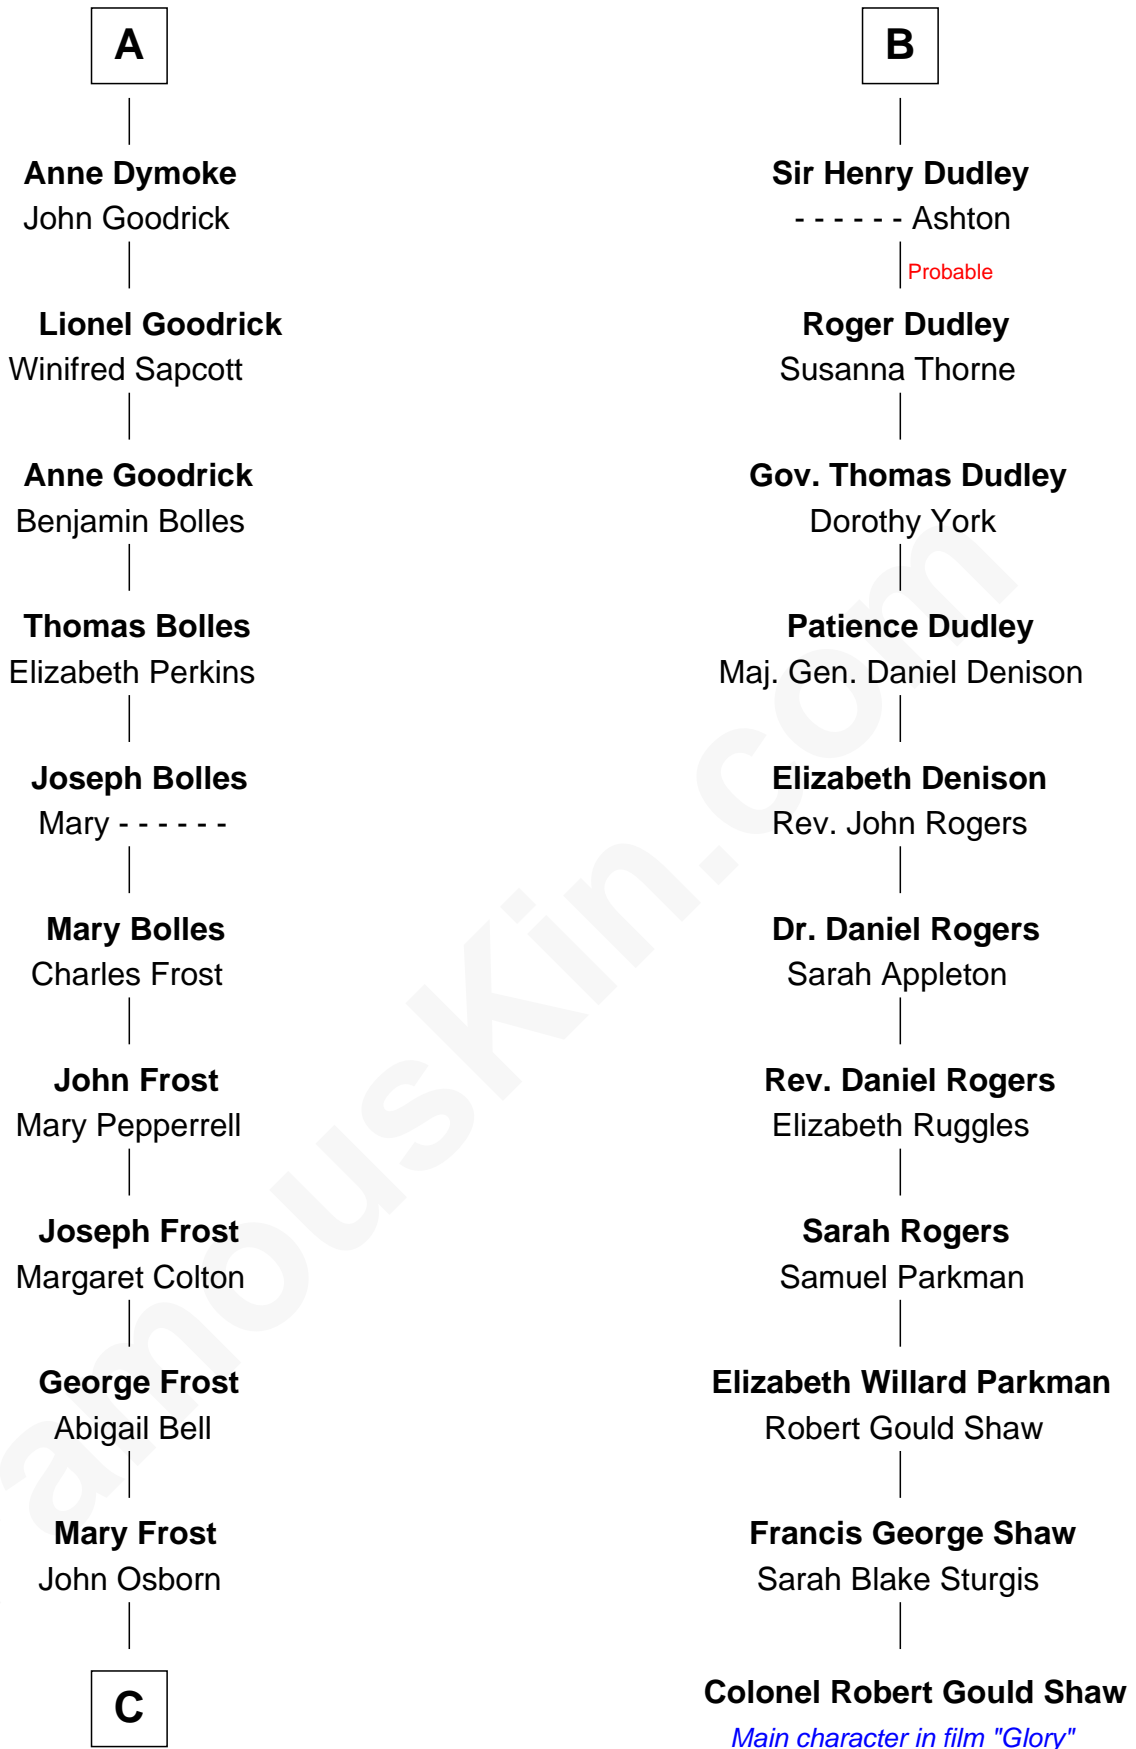

FamousKin.com

Relationship Chart of

Lucille Ball

TV Actress - "I Love Lucy"

17th cousin 4 times removed of

Colonel Robert Gould Shaw

U.S. Civil War leader of film "Glory" fame

Henry Plantagenet
Maud de Chaworth

C

—
Sally Bennet Osborn

Newman Durrell

—
George Osborn Durrell

Anne Jane Jewell

—
Nellie Rebecca Durrell

Jasper Clinton Ball

—
Henry Durrell Ball

Desiree Evelyn Hunt

—
Lucille Ball

TV Actress - "I Love Lucy"

FamousKin.com