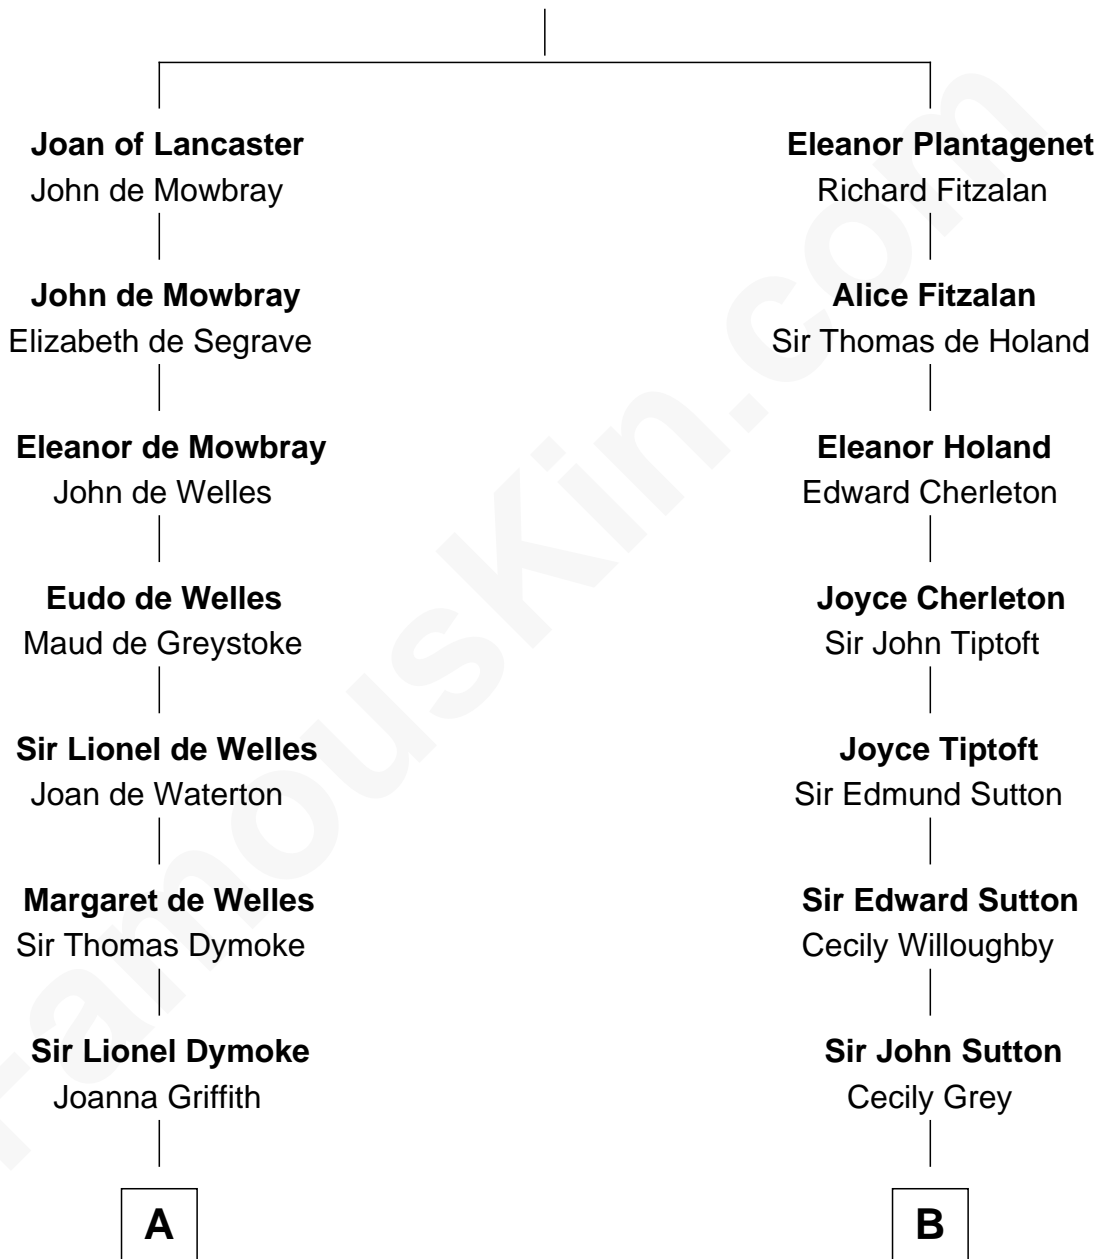

FamousKin.com

Relationship Chart of

Lucille Ball

TV Actress - "I Love Lucy"

17th cousin 4 times removed of

Colonel Robert Gould Shaw

U.S. Civil War leader of film "Glory" fame

Henry Plantagenet
Maud de Chaworth