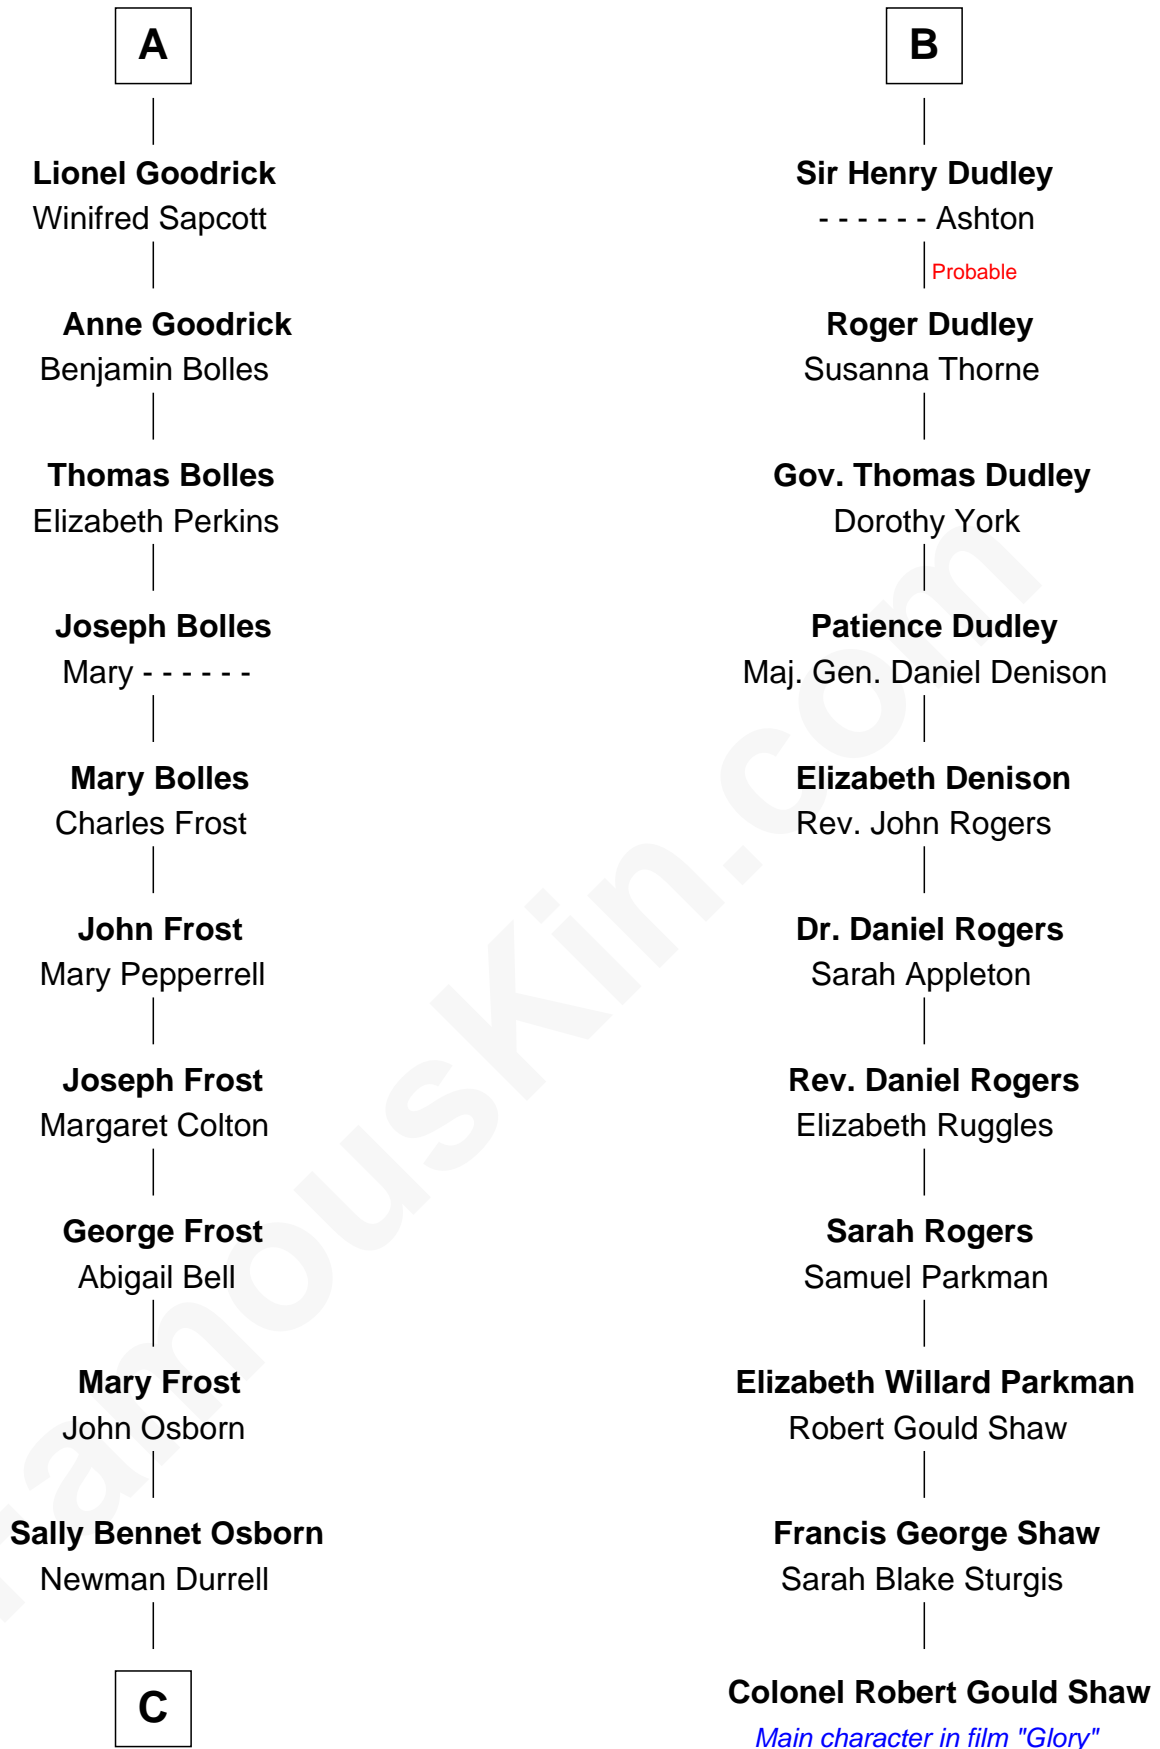

## Relationship Chart of

### Lucille Ball

TV Actress - "I Love Lucy"

17th cousin 3 times removed of

### Colonel Robert Gould Shaw

U.S. Civil War leader of film "Glory" fame

**Sir William de Ros**  
Margery de Badlesmere

**C**

George Osborn Durrell

Anne Jane Jewell

Nellie Rebecca Durrell

Jasper Clinton Ball