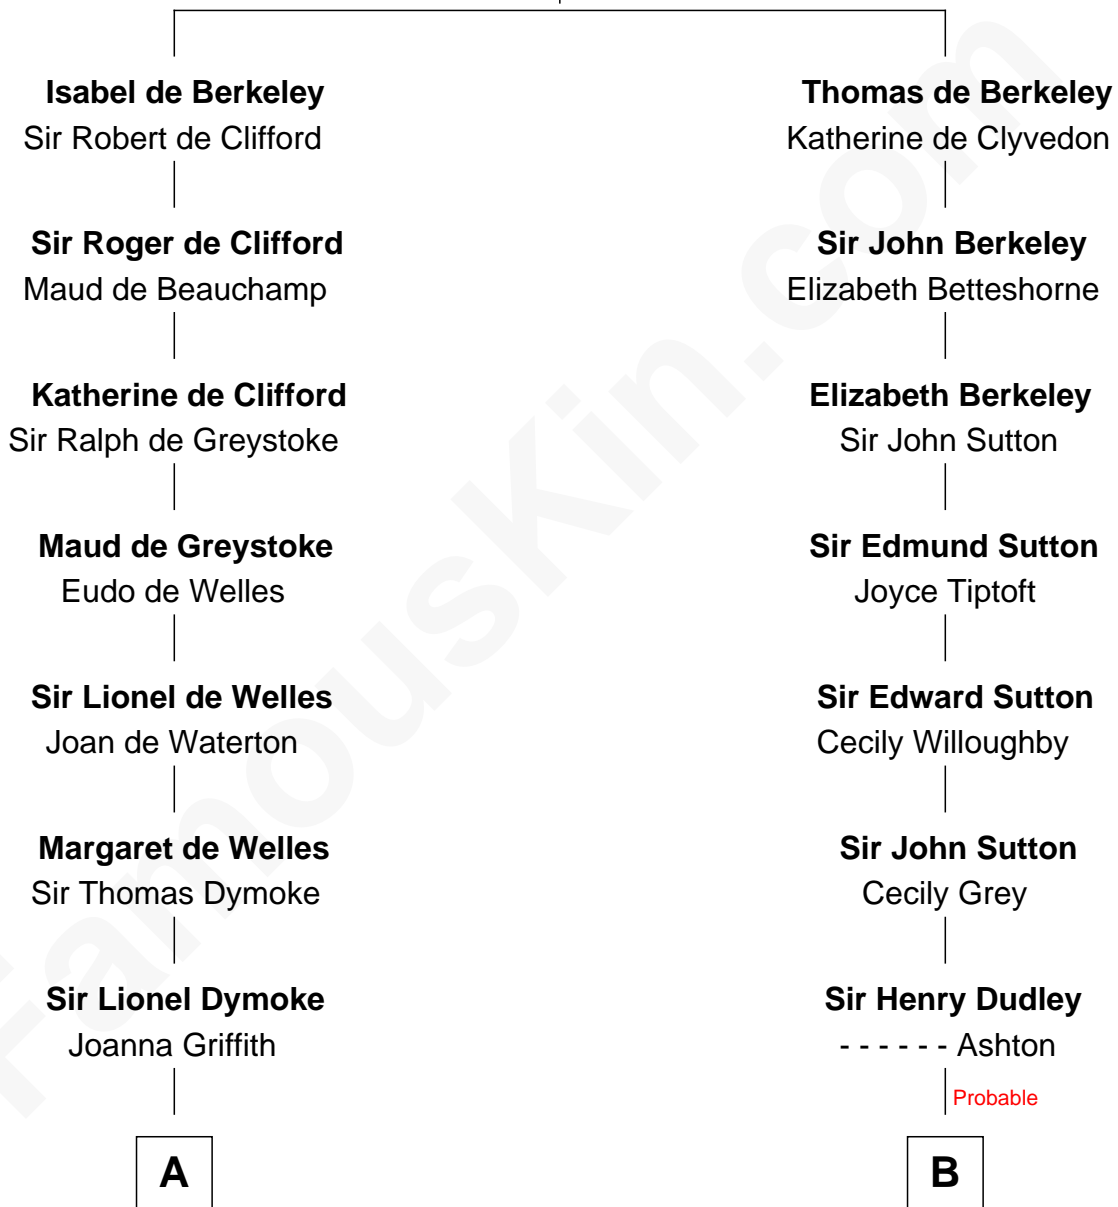

FamousKin.com

Relationship Chart of

Lucille Ball

TV Actress - "I Love Lucy"

16th cousin 5 times removed of

Colonel Robert Gould Shaw

U.S. Civil War leader of film "Glory" fame

Sir Maurice de Berkeley

Eve la Zouche

C

—
Sally Bennet Osborn

Newman Durrell

—
George Osborn Durrell

Anne Jane Jewell

—
Nellie Rebecca Durrell

Jasper Clinton Ball

—
Henry Durrell Ball

Desiree Evelyn Hunt

—
Lucille Ball

TV Actress - "I Love Lucy"

FamousKin.com