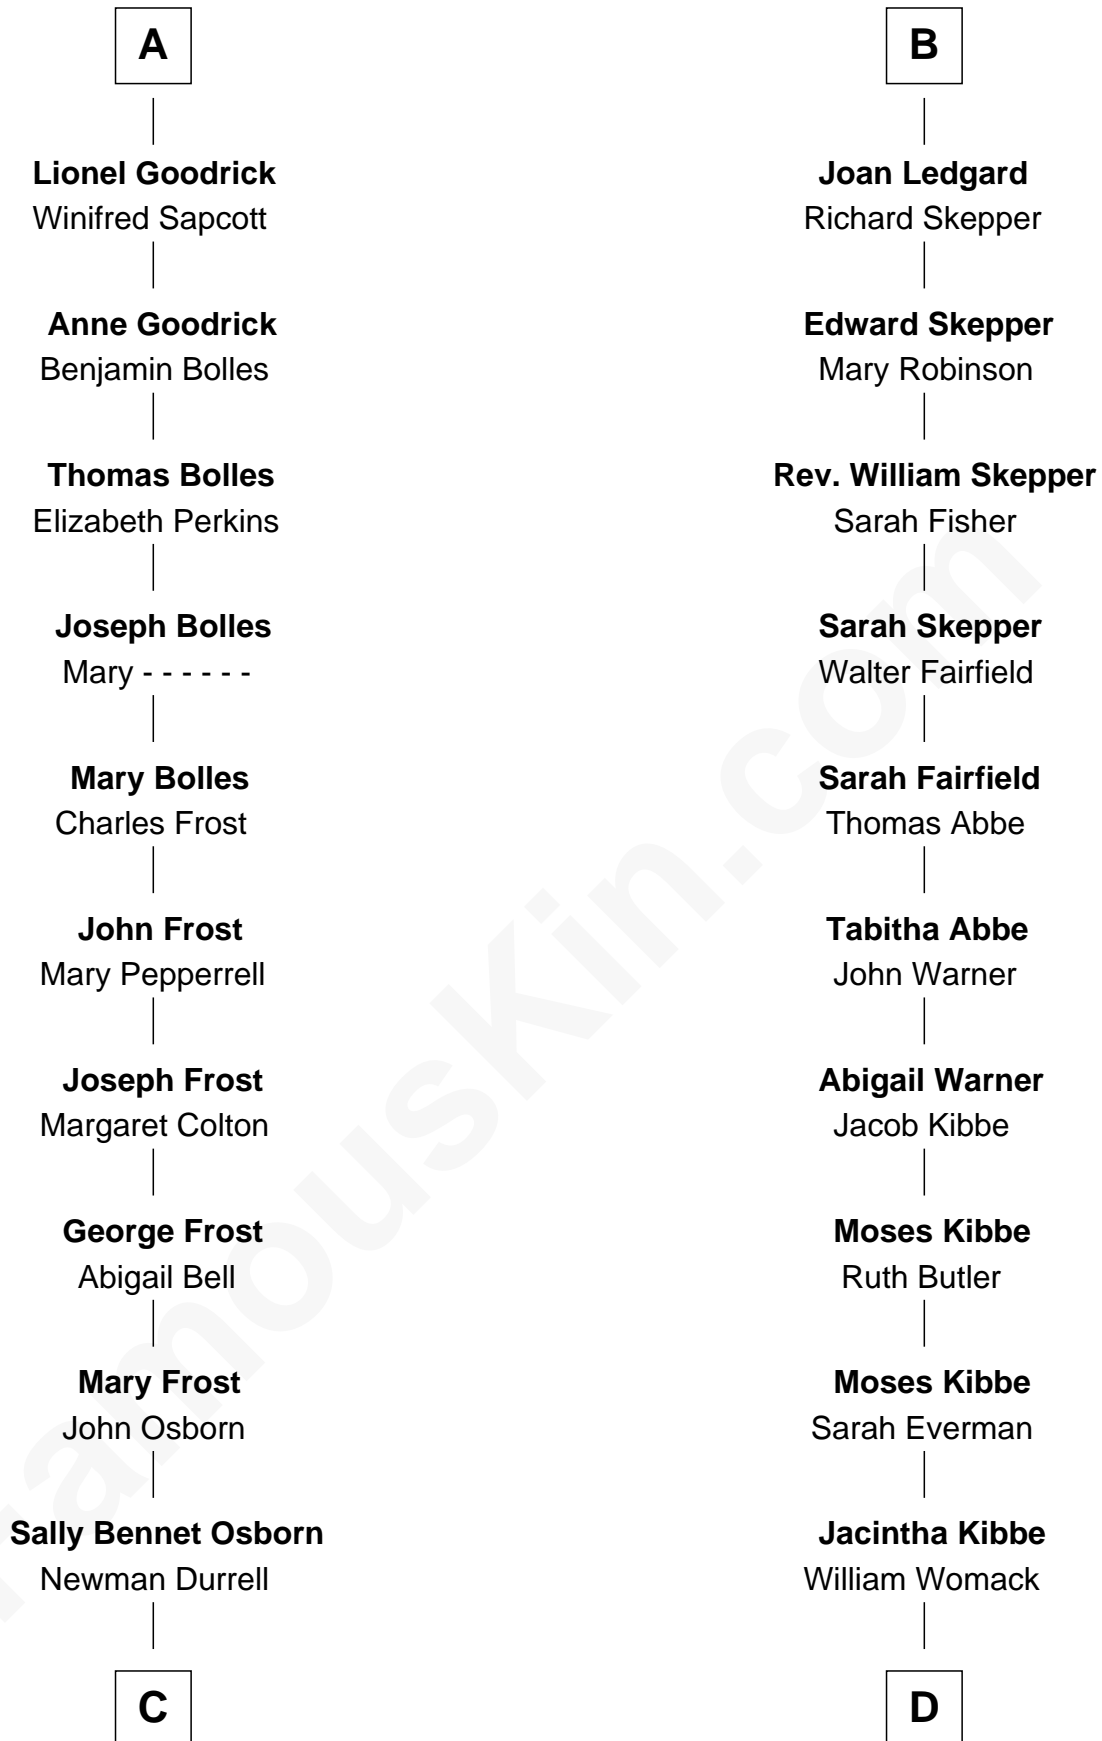

FamousKin.com Relationship Chart of

Lucille Ball

TV Actress - "I Love Lucy"

19th cousin 1 time removed of

Roy Rogers

Cowboy movie actor and singer

Sir Thomas de Beauchamp

Katherine de Mortimer

C

George Osborn Durrell

Anne Jane Jewell

Nellie Rebecca Durrell

Jasper Clinton Ball

Henry Durrell Ball

Desiree Evelyn Hunt

Lucille Ball